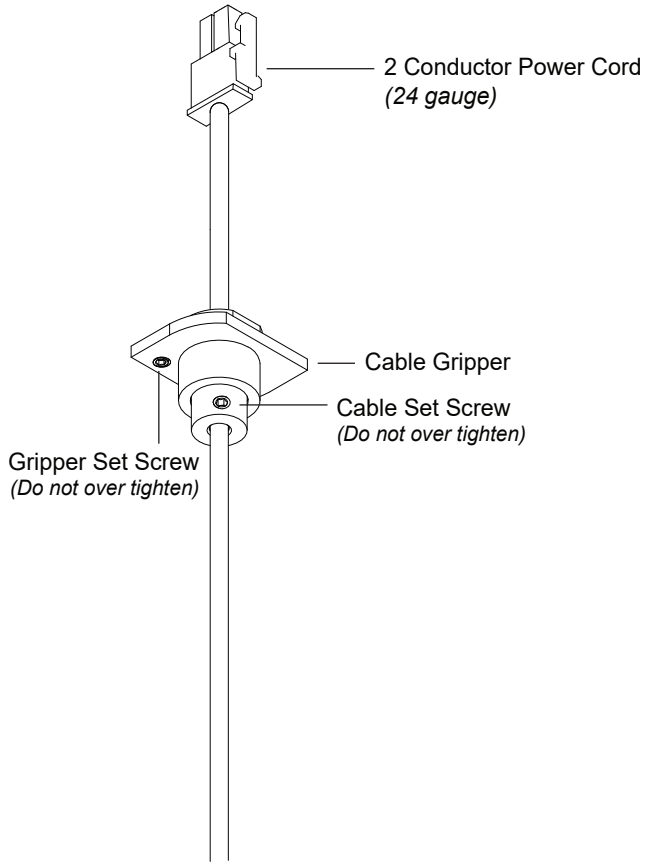

# Integral Bus Cable Gripper

For use with ZipThree<sup>®</sup> | Ceiling Cable | 707

Mounts ZipThree rails to integral Bus. Equipped with quick release mounting feature and field adjustable strain relief.

Technical Support: 707-996-9898

PART NUMBER **PH-707-Z3-IP-SP-YY**

DESCRIPTION System | 707, ZipThree, integral bus cable gripper, clear anodized, black anodized or white painted finish.