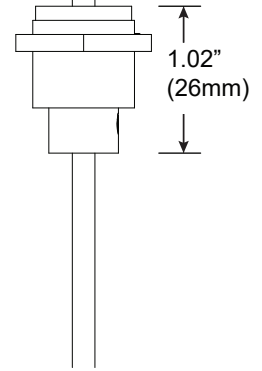

# Integral Bus Cable Gripper

For use with ZipThree<sup>®</sup> | Ceiling Cable | 707

Mounts ZipThree rails to integral Bus. Equipped with quick release mounting feature and field adjustable strain relief.

Technical Support: 707-996-9898

PART NUMBER **PH-707-Z3-IP-SP-YY**

DESCRIPTION System | 707, ZipThree, integral bus cable gripper, clear anodized, black anodized or white painted finish.