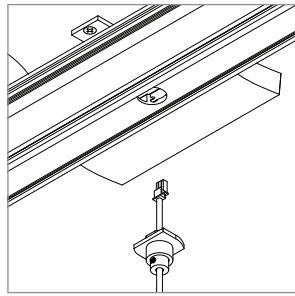

# Integral Bus Cable Gripper

For use with ZipThree<sup>®</sup> | Ceiling Cable | 707

Mounts ZipThree rails to integral Bus. Equipped with quick release mounting feature and field adjustable strain relief.

Technical Support: 707-996-9898

PART NUMBER **PH-707-Z3-IP-SP-YY**

DESCRIPTION System | 707, ZipThree, integral bus cable gripper, clear anodized, black anodized or white painted finish.