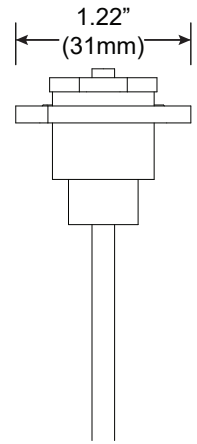

# Integral Bus Cable Gripper

For use with ZipThree<sup>®</sup> | Ceiling Cable | 707

Mounts ZipThree rails to integral Bus. Equipped with quick release mounting feature and field adjustable strain relief.

Technical Support: 707-996-9898

PART NUMBER **PH-707-Z3-IP-SP-YY**

DESCRIPTION System | 707, ZipThree, integral bus cable gripper, clear anodized, black anodized or white painted finish.