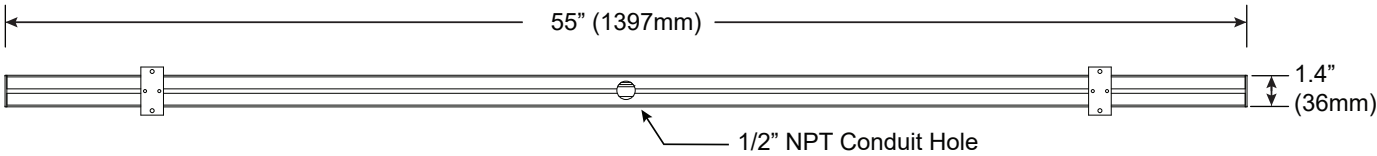

# 55" Integral Bus

For use with ZipThree<sup>®</sup> | Ceiling Cable | 707

Houses drivers for 96" ZipThree rails. Mounts to most surfaces. Blocking or engineered anchors required. 1/2" NPT direct conduit feed from top recommended. End feed kit sold separately.

Technical Support: 707-996-9898

PART NUMBER **707-Z3-IP-96.X...S-C-YY**

DESCRIPTION System | 707, ZipThree, integral Bus, 55" (1397mm), one (1) 1/2" NPT conduit hole, clear anodized, black anodized or white painted finish.