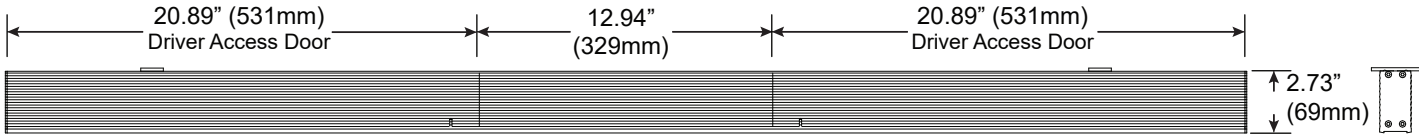

# 55" Integral Bus

For use with ZipThree<sup>®</sup> | Ceiling Cable | 707

Houses drivers for 96" ZipThree rails. Mounts to most surfaces. Blocking or engineered anchors required. 1/2" NPT direct conduit feed from top recommended. End feed kit sold separately.

Technical Support: 707-996-9898

PART NUMBER **707-Z3-IP-96.X...S-C-YY**

DESCRIPTION System | 707, ZipThree, integral Bus, 55" (1397mm), one (1) 1/2" NPT conduit hole, clear anodized, black anodized or white painted finish.