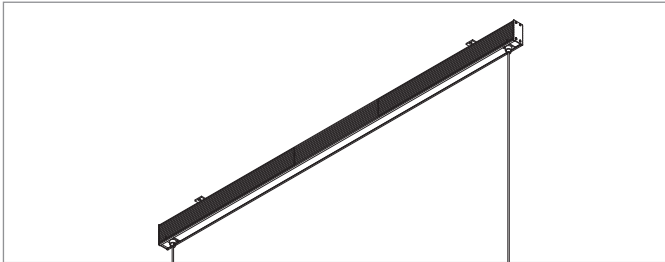

# 55" Integral Bus

For use with ZipThree<sup>®</sup> | Ceiling Cable | 707

Houses drivers for 96" ZipThree rails. Mounts to most surfaces. Blocking or engineered anchors required. 1/2" NPT direct conduit feed from top recommended. End feed kit sold separately.

Technical Support: 707-996-9898

PART NUMBER **707-Z3-IP-96.X...S-C-YY**

DESCRIPTION System | 707, ZipThree, integral Bus, 55" (1397mm), one (1) 1/2" NPT conduit hole, clear anodized, black anodized or white painted finish.