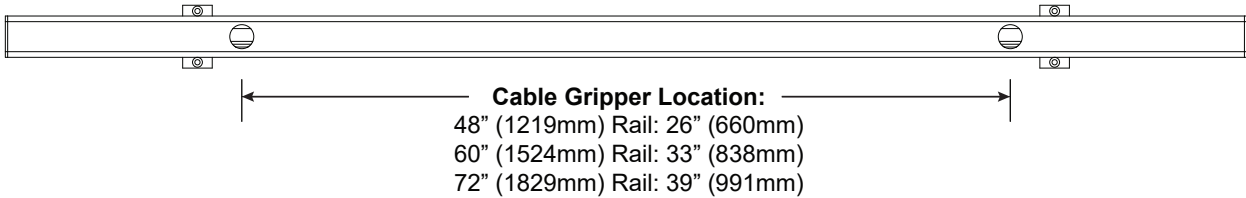

42" Integral Bus

For use with ZipThree[®] | Ceiling Cable | 707

Houses drivers for 48", 60" and 72" ZipThree rails. Mounts to most surfaces. Blocking or engineered anchors required. 1/2" NPT direct conduit feed from top required. End feed kits sold separately.

Technical Support: 707-996-9898

PART NUMBER 707-Z3-IP-XX...S-C-YY

DESCRIPTION System | 707, ZipThree, integral Bus, 42" (1067 mm), one (1) 1/2" NPT conduit hole, clear anodized, black anodized or white painted finish.