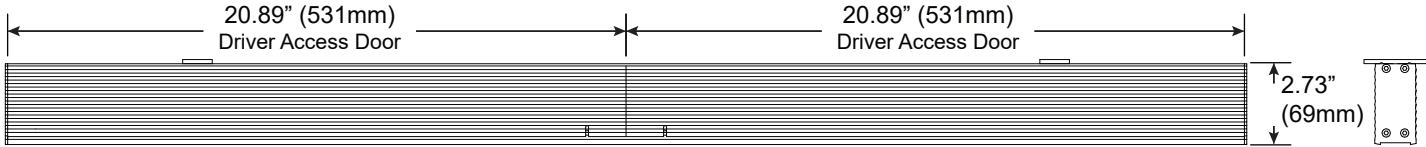

42" Integral Bus

For use with ZipThree[®] | Ceiling Cable | 707

Houses drivers for 48", 60" and 72" ZipThree rails. Mounts to most surfaces. Blocking or engineered anchors required. 1/2" NPT direct conduit feed from top required. End feed kits sold separately.

Technical Support: 707-996-9898

PART NUMBER 707-Z3-IP-XX...S-C-YY

DESCRIPTION System | 707, ZipThree, integral Bus, 42" (1067 mm), one (1) 1/2" NPT conduit hole, clear anodized, black anodized or white painted finish.