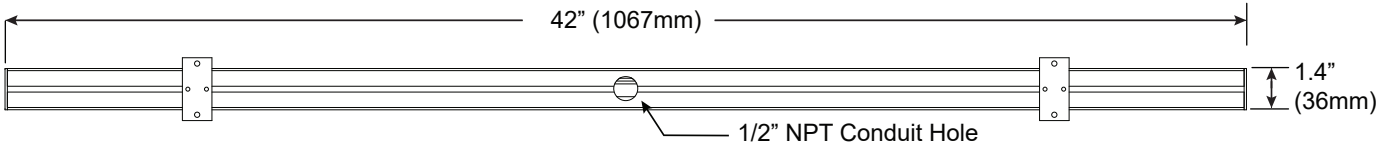

42" Integral Bus

For use with ZipThree[®] | Ceiling Cable | 707

Houses drivers for 48", 60" and 72" ZipThree rails. Mounts to most surfaces. Blocking or engineered anchors required. 1/2" NPT direct conduit feed from top required. End feed kits sold separately.

Technical Support: 707-996-9898

PART NUMBER 707-Z3-IP-XX...S-C-YY

DESCRIPTION System | 707, ZipThree, integral Bus, 42" (1067 mm), one (1) 1/2" NPT conduit hole, clear anodized, black anodized or white painted finish.