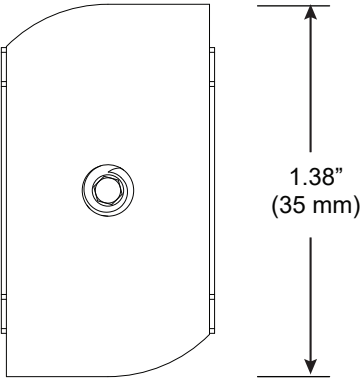

ZipTwo Strut Clip

For use with ZipTwo[®] | 707

Mounts ZipTwo | 707 rail to most 1 5/8" strut channel with strut clip.

Technical Support: 707-996-9898 or technicalsupport@vode.com

PART NUMBER **CS-707-Z2-SC**

DESCRIPTION Clip, System LED 707, ZipTwo, strut channel clip