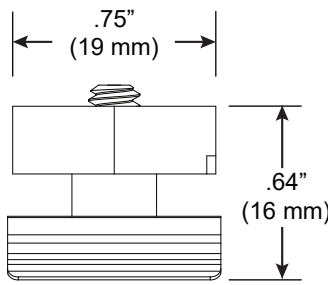

ZipTwo Strut Clip

For use with ZipTwo[®] | 707

Mounts ZipTwo | 707 rail to most 1 5/8" strut channel with strut clip.

Technical Support: 707-996-9898 or technicalsupport@vode.com

PART NUMBER **CS-707-Z2-SC**

DESCRIPTION Clip, System LED 707, ZipTwo, strut channel clip