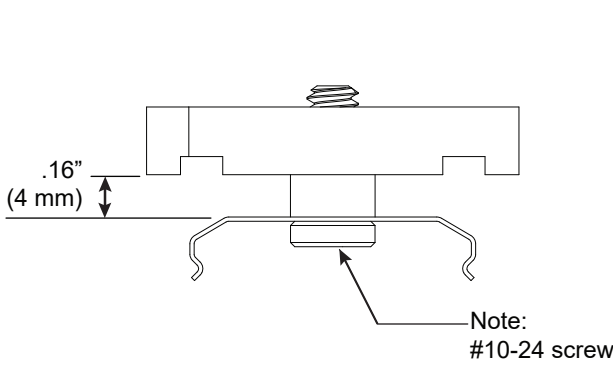

ZipTwo Strut Clip

For use with ZipTwo[®] | 707

Mounts ZipTwo | 707 rail to most 1 5/8" strut channel with strut clip.

Technical Support: 707-996-9898 or technicalsupport@vode.com

PART NUMBER **CS-707-Z2-SC**

DESCRIPTION Clip, System LED 707, ZipTwo, strut channel clip