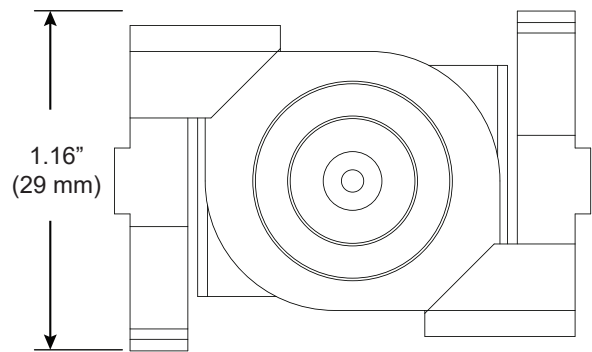

T4, 15/16" T-Bar Clip, Concealed

For use with Wedge® | 707

Mounts to Wedge | 707 rail to most 15/16" suspended ceiling grid systems. Compatible with concealed panels that cover the edges of the T-Bar. Rails are provided with 2 clips per 24" and 36" fixture and 4 clips per 48", 60" and 72" fixture.

Technical Support: 707-996-9898 or technicalsupport@vode.com

PART NUMBER **CS-707-Z2-T-T4**

DESCRIPTION Clip, System 707 ZipTwo & Wedge, T-Bar Spring Clip, 15/16"

COMPATABILITY Armstrong®: Prelude XL 1⁵/₁₆"

USG Donn®: DX, DXL, CE, DXLA, ZXLA, AX, DXSS