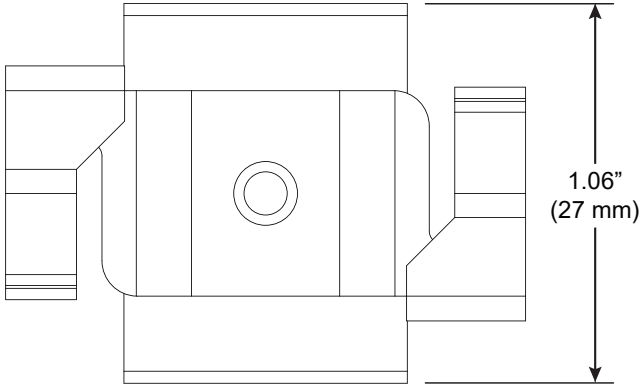

T1, 9/16" T-Bar Clip, Low Profile

For use with Wedge® | 707

Mounts Wedge | 707 rail to most 9/16" suspended ceiling grid systems. Compatible with flat and tegular panels less than 1/4" deep. Rails are provided with 2 clips per 24" and 36" fixture and 4 clips per 48", 60" and 72" fixture.

Technical Support: 707-996-9898 or technicalsupport@vode.com

PART NUMBER CS-707-Z2-T-T1

DESCRIPTION Clip, System LED 707, ZipTwo & Wedge, T-Bar Spring Clip, 9/16"

COMPATABILITY Armstrong®: Suprafine ½"

USG Donn®: Centricitee