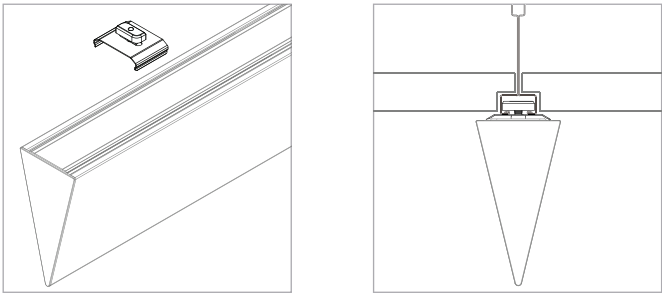

T6, Slotted T-Bar Clip

For use with Wedge® | 707

Mounts Wedge | 707 rail to most 1/8" and 1/4" slotted suspended ceiling systems. Compatible with tegular panels 5/16" deep. Rails are provided with 2 clips per 24" and 36" fixture and 4 clips per 48", 60" and 72" fixture.

Technical Support: 707-996-9898 or technicalsupport@vode.com

PART NUMBER CS-707-Z2-T-T6

DESCRIPTION Clip, System 707 ZipTwo & Wedge, T-Bar Clip, 1/8" - 1/4" slotted,

COMPATABILITY Armstrong®: Silhouette XL 1/8" Reveal, Silhouette XL 1/4" Reveal

USG Donn®: Finline 1/8", Finline 1/4"