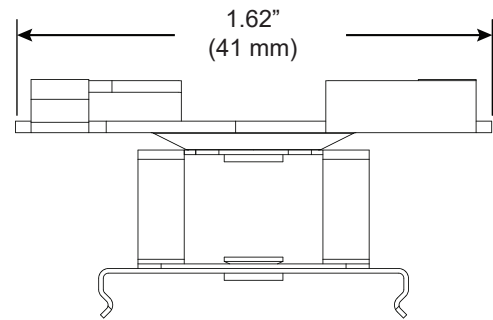

T4, 15/16" T-Bar Clip, Concealed

For use with Wedge® | 707

Mounts to Wedge | 707 rail to most 15/16" suspended ceiling grid systems. Compatible with concealed panels that cover the edges of the T-Bar. Rails are provided with 2 clips per 24" and 36" fixture and 4 clips per 48", 60" and 72" fixture.

Technical Support: 707-996-9898 or technicalsupport@vode.com

PART NUMBER **CS-707-Z2-T-T4**

DESCRIPTION Clip, System 707 ZipTwo & Wedge, T-Bar Spring Clip, 15/16"

COMPATABILITY Armstrong®: Prelude XL 1⁵/₁₆"

USG Donn®: DX, DXL, CE, DXLA, ZXLA, AX, DXSS