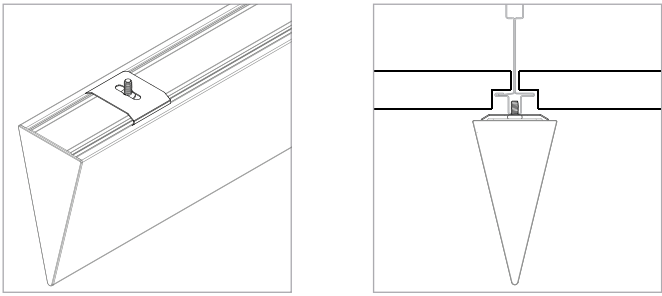

T7, Dimensional T-Bar Clip

For use with Wedge® | 707

Mounts Wedge | 707 rail to many dimensional suspended ceiling grid systems. Compatible with tegular panels 5/16" deep. Rails are provided with 2 clips per 24" and 36" fixture and 4 clips per 48", 60" and 72" fixture.

Technical Support: 707-996-9898 or technicalsupport@vode.com

PART NUMBER CS-707-Z2-T-T7

DESCRIPTION Clip, System 707 ZipTwo & Wedge, T-Bar clip, dimensional, white painted. For tegular panels 5/16" deep.

COMPATABILITY Armstrong®: Interlude