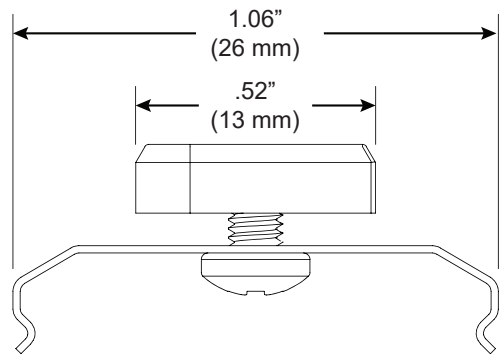

T6, Slotted T-Bar Clip

For use with Wedge® | 707

Mounts Wedge | 707 rail to most 1/8" and 1/4" slotted suspended ceiling systems. Compatible with tegular panels 5/16" deep. Rails are provided with 2 clips per 24" and 36" fixture and 4 clips per 48", 60" and 72" fixture.

Technical Support: 707-996-9898 or technicalsupport@vode.com

PART NUMBER CS-707-Z2-T-T6

DESCRIPTION Clip, System 707 ZipTwo & Wedge, T-Bar Clip, 1/8" - 1/4" slotted,

COMPATABILITY Armstrong®: Silhouette XL 1/8" Reveal, Silhouette XL 1/4" Reveal

USG Donn®: Finline 1/8", Finline 1/4"