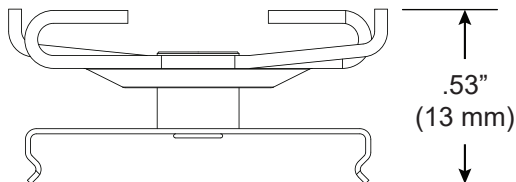

T3, 15/16" T-Bar Clip, Medium Profile

For use with Wedge® | 707

Mounts Wedge | 707 rail to most 15/16" suspended ceiling grid systems. Compatible with tegular panels 1/4" - 5/16" deep. Rails are provided with 2 clips per 24" and 36" fixture and 4 clips per 48", 60" and 72" fixture.

Technical Support: 707-996-9898 or technicalsupport@vode.com

PART NUMBER CS-707-Z2-T-T3

DESCRIPTION Clip, System 707 ZipTwo & Wedge, T-Bar Spring Clip

COMPATABILITY Armstrong®: Prelude XL 1 5/16"

USG Donn®: DX, DXL, CE, DXLA, ZXLA, AX, DXSS