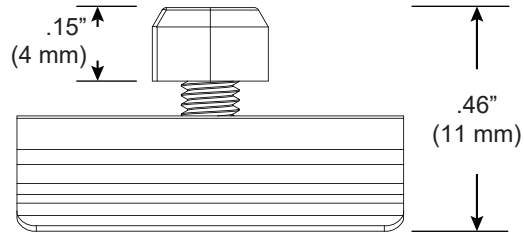

T6, Slotted T-Bar Clip

For use with Wedge® | 707

Mounts Wedge | 707 rail to most 1/8" and 1/4" slotted suspended ceiling systems. Compatible with tegular panels 5/16" deep. Rails are provided with 2 clips per 24" and 36" fixture and 4 clips per 48", 60" and 72" fixture.

Technical Support: 707-996-9898 or technicalsupport@vode.com

PART NUMBER CS-707-Z2-T-T6

DESCRIPTION Clip, System 707 ZipTwo & Wedge, T-Bar Clip, 1/8" - 1/4" slotted,

COMPATABILITY Armstrong®: Silhouette XL 1/8" Reveal, Silhouette XL 1/4" Reveal

USG Donn®: Finline 1/8", Finline 1/4"