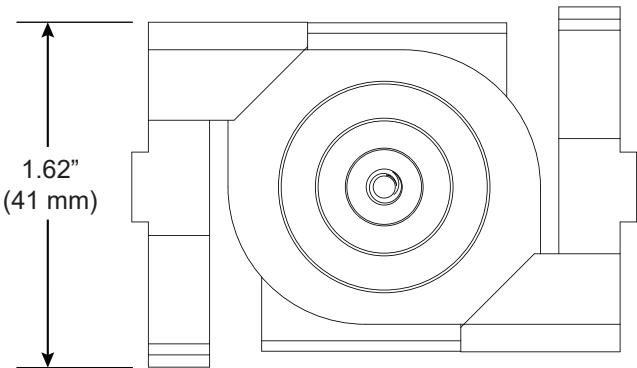

T3, 15/16" T-Bar Clip, Medium Profile

For use with Wedge® | 707

Mounts Wedge | 707 rail to most 15/16" suspended ceiling grid systems. Compatible with tegular panels 1/4" - 5/16" deep. Rails are provided with 2 clips per 24" and 36" fixture and 4 clips per 48", 60" and 72" fixture.

Technical Support: 707-996-9898 or technicalsupport@vode.com

PART NUMBER CS-707-Z2-T-T3

DESCRIPTION Clip, System 707 ZipTwo & Wedge, T-Bar Spring Clip

COMPATABILITY Armstrong®: Prelude XL 1 5/16"

USG Donn®: DX, DXL, CE, DXLA, ZXLA, AX, DXSS