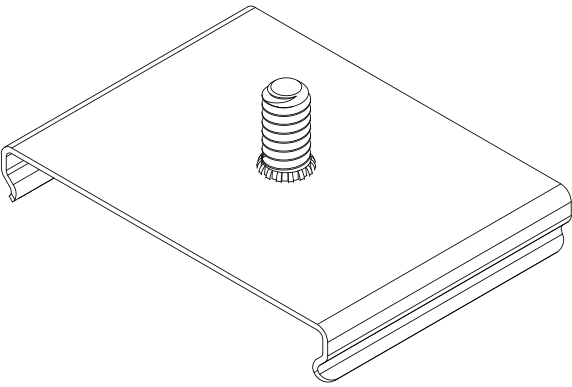

T7, Dimensional T-Bar Clip

For use with Wedge® | 707

Mounts Wedge | 707 rail to many dimensional suspended ceiling grid systems. Compatible with tegular panels 5/16" deep. Rails are provided with 2 clips per 24" and 36" fixture and 4 clips per 48", 60" and 72" fixture.

Technical Support: 707-996-9898 or technicalsupport@vode.com

PART NUMBER CS-707-Z2-T-T7

DESCRIPTION Clip, System 707 ZipTwo & Wedge, T-Bar clip, dimensional, white painted. For tegular panels 5/16" deep.

COMPATABILITY Armstrong®: Interlude