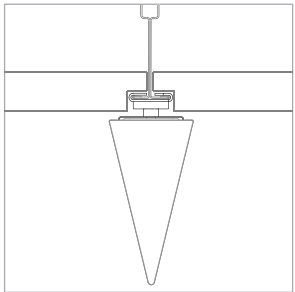

T5, 9/16" T-Bar Clip, Medium Profile

For use with Wedge® | 707

Mounts ZipTwo & Wedge | 707 rail to most 9/16" suspended ceiling grid systems. Compatible with tegular panels 1/4" - 5/16" deep. Rails are provided with 2 clips per 24" and 36" fixture and 4 clips per 48", 60" and 72" fixture.

Technical Support: 707-996-9898 or technicalsupport@vode.com

PART NUMBER CS-707-Z2-T-T5

DESCRIPTION Clip, System 707 ZipTwo & Wedge, T-Bar Spring Clip, 9/16"

COMPATABILITY Armstrong®: Suprafine 9/16"

USG Donn®: Centricitee