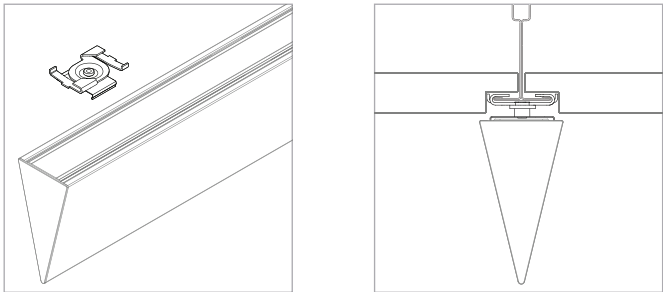

T3, 15/16" T-Bar Clip, Medium Profile

For use with Wedge® | 707

Mounts Wedge | 707 rail to most 15/16" suspended ceiling grid systems. Compatible with tegular panels 1/4" - 5/16" deep. Rails are provided with 2 clips per 24" and 36" fixture and 4 clips per 48", 60" and 72" fixture.

Technical Support: 707-996-9898 or technicalsupport@vode.com

PART NUMBER CS-707-Z2-T-T3

DESCRIPTION Clip, System 707 ZipTwo & Wedge, T-Bar Spring Clip

COMPATABILITY Armstrong®: Prelude XL 1 5/16"

USG Donn®: DX, DXL, CE, DXLA, ZXLA, AX, DXSS