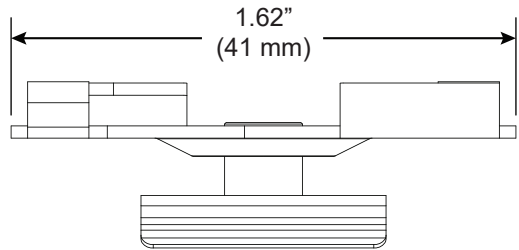

T3, 15/16" T-Bar Clip, Medium Profile

For use with Wedge® | 707

Mounts Wedge | 707 rail to most 15/16" suspended ceiling grid systems. Compatible with tegular panels 1/4" - 5/16" deep. Rails are provided with 2 clips per 24" and 36" fixture and 4 clips per 48", 60" and 72" fixture.

Technical Support: 707-996-9898 or technicalsupport@vode.com

PART NUMBER CS-707-Z2-T-T3

DESCRIPTION Clip, System 707 ZipTwo & Wedge, T-Bar Spring Clip

COMPATABILITY Armstrong®: Prelude XL 1 5/16"

USG Donn®: DX, DXL, CE, DXLA, ZXLA, AX, DXSS