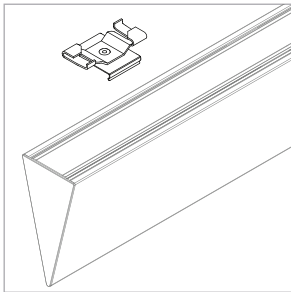

T5, 9/16" T-Bar Clip, Medium Profile

For use with Wedge® | 707

Mounts ZipTwo & Wedge | 707 rail to most 9/16" suspended ceiling grid systems. Compatible with tegular panels 1/4" - 5/16" deep. Rails are provided with 2 clips per 24" and 36" fixture and 4 clips per 48", 60" and 72" fixture.

Technical Support: 707-996-9898 or technicalsupport@vode.com

PART NUMBER CS-707-Z2-T-T5

DESCRIPTION Clip, System 707 ZipTwo & Wedge, T-Bar Spring Clip, 9/16"

COMPATABILITY Armstrong®: Suprafine 9/16"

USG Donn®: Centricitee