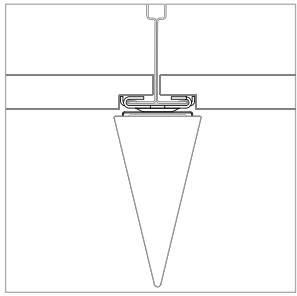

T2, 15/16" T-Bar Clip, Low profile

For use with Wedge® | 707

Mounts Wedge | 707 rail to most 15/16" suspended ceiling grid systems. Compatible with flat and tegular panels less than 1/4" deep. Rails are provided with 2 clips per 24" and 36" fixture and 4 clips per 48", 60" and 72" fixture.

Technical Support: 707-996-9898 or technicalsupport@vode.com

PART NUMBER	CS-707-Z2-T-T2
DESCRIPTION	Clip, System 707, Wedge, T-Bar Spring Clip, 15/16"
COMPATABILITY	Armstrong®: Prelude XL 1 5/16" USG Donn®: DX, DXL, CE, DXLA, ZXLA, AX, DXSS