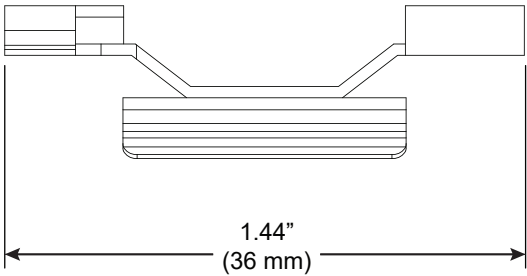

T1, 9/16" T-Bar Clip, Low Profile

For use with Wedge® | 707

Mounts Wedge | 707 rail to most 9/16" suspended ceiling grid systems. Compatible with flat and tegular panels less than 1/4" deep. Rails are provided with 2 clips per 24" and 36" fixture and 4 clips per 48", 60" and 72" fixture.

Technical Support: 707-996-9898 or technicalsupport@vode.com

PART NUMBER CS-707-Z2-T-T1

DESCRIPTION Clip, System LED 707, ZipTwo & Wedge, T-Bar Spring Clip, 9/16"

COMPATABILITY Armstrong®: Suprafine ½"

USG Donn®: Centricitee