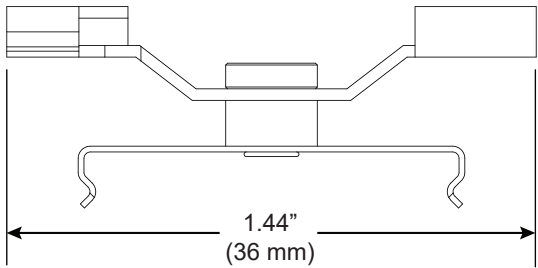

T5, 9/16" T-Bar Clip, Medium Profile

For use with Wedge® | 707

Mounts ZipTwo & Wedge | 707 rail to most 9/16" suspended ceiling grid systems. Compatible with tegular panels 1/4" - 5/16" deep. Rails are provided with 2 clips per 24" and 36" fixture and 4 clips per 48", 60" and 72" fixture.

Technical Support: 707-996-9898 or technicalsupport@vode.com

PART NUMBER CS-707-Z2-T-T5

DESCRIPTION Clip, System 707 ZipTwo & Wedge, T-Bar Spring Clip, 9/16"

COMPATABILITY Armstrong®: Suprafine 9/16"

USG Donn®: Centricitee