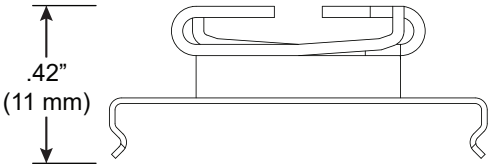

T1, 9/16" T-Bar Clip, Low Profile

For use with Wedge® | 707

Mounts Wedge | 707 rail to most 9/16" suspended ceiling grid systems. Compatible with flat and tegular panels less than 1/4" deep. Rails are provided with 2 clips per 24" and 36" fixture and 4 clips per 48", 60" and 72" fixture.

Technical Support: 707-996-9898 or technicalsupport@vode.com

PART NUMBER CS-707-Z2-T-T1

DESCRIPTION Clip, System LED 707, ZipTwo & Wedge, T-Bar Spring Clip, 9/16"

COMPATABILITY Armstrong®: Suprafine ½"

USG Donn®: Centricitee