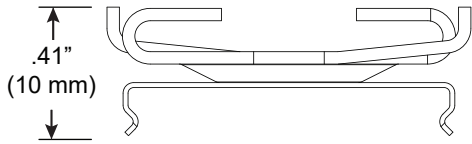

T2, 15/16" T-Bar Clip, Low profile

For use with Wedge® | 707

Mounts Wedge | 707 rail to most 15/16" suspended ceiling grid systems. Compatible with flat and tegular panels less than 1/4" deep. Rails are provided with 2 clips per 24" and 36" fixture and 4 clips per 48", 60" and 72" fixture.

Technical Support: 707-996-9898 or technicalsupport@vode.com

PART NUMBER	CS-707-Z2-T-T2
DESCRIPTION	Clip, System 707, Wedge, T-Bar Spring Clip, 15/16"
COMPATABILITY	Armstrong®: Prelude XL 1 5/16" USG Donn®: DX, DXL, CE, DXLA, ZXLA, AX, DXSS