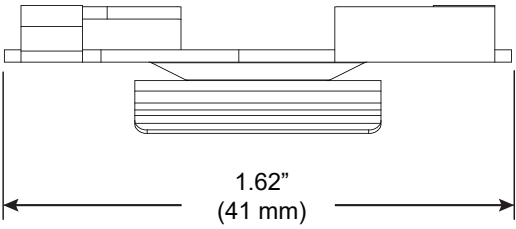

T2, 15/16" T-Bar Clip, Low profile

For use with Wedge® | 707

Mounts Wedge | 707 rail to most 15/16" suspended ceiling grid systems. Compatible with flat and tegular panels less than 1/4" deep. Rails are provided with 2 clips per 24" and 36" fixture and 4 clips per 48", 60" and 72" fixture.

Technical Support: 707-996-9898 or technicalsupport@vode.com

PART NUMBER	CS-707-Z2-T-T2
DESCRIPTION	Clip, System 707, Wedge, T-Bar Spring Clip, 15/16"
COMPATABILITY	Armstrong®: Prelude XL 1 5/16" USG Donn®: DX, DXL, CE, DXLA, ZXLA, AX, DXSS