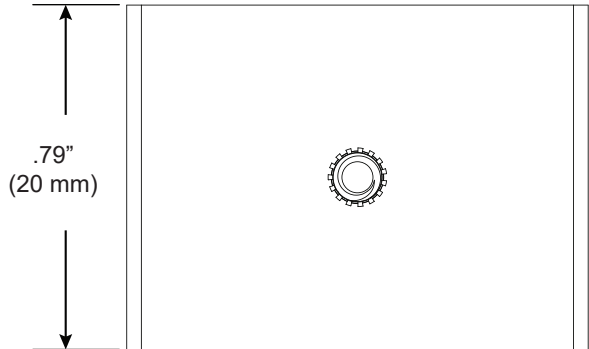

T7, Dimensional T-Bar Clip

For use with Wedge® | 707

Mounts Wedge | 707 rail to many dimensional suspended ceiling grid systems. Compatible with tegular panels 5/16" deep. Rails are provided with 2 clips per 24" and 36" fixture and 4 clips per 48", 60" and 72" fixture.

Technical Support: 707-996-9898 or technicalsupport@vode.com

PART NUMBER CS-707-Z2-T-T7

DESCRIPTION Clip, System 707 ZipTwo & Wedge, T-Bar clip, dimensional, white painted. For tegular panels 5/16" deep.

COMPATABILITY Armstrong®: Interlude