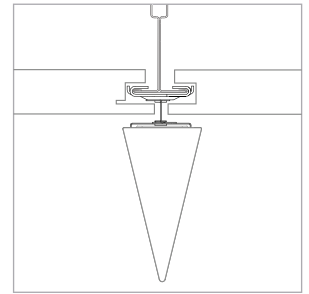

T4, 15/16" T-Bar Clip, Concealed

For use with Wedge® | 707

Mounts to Wedge | 707 rail to most 15/16" suspended ceiling grid systems. Compatible with concealed panels that cover the edges of the T-Bar. Rails are provided with 2 clips per 24" and 36" fixture and 4 clips per 48", 60" and 72" fixture.

Technical Support: 707-996-9898 or technicalsupport@vode.com

PART NUMBER **CS-707-Z2-T-T4**

DESCRIPTION Clip, System 707 ZipTwo & Wedge, T-Bar Spring Clip, 15/16"

COMPATABILITY Armstrong®: Prelude XL 1⁵/₁₆"

USG Donn®: DX, DXL, CE, DXLA, ZXLA, AX, DXSS