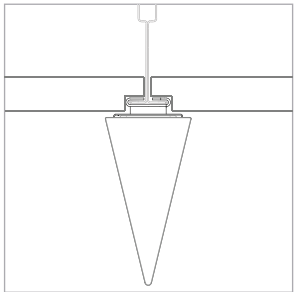

T1, 9/16" T-Bar Clip, Low Profile

For use with Wedge® | 707

Mounts Wedge | 707 rail to most 9/16" suspended ceiling grid systems. Compatible with flat and tegular panels less than 1/4" deep. Rails are provided with 2 clips per 24" and 36" fixture and 4 clips per 48", 60" and 72" fixture.

Technical Support: 707-996-9898 or technicalsupport@vode.com

PART NUMBER CS-707-Z2-T-T1

DESCRIPTION Clip, System LED 707, ZipTwo & Wedge, T-Bar Spring Clip, 9/16"

COMPATABILITY Armstrong®: Suprafine ½"

USG Donn®: Centricitee