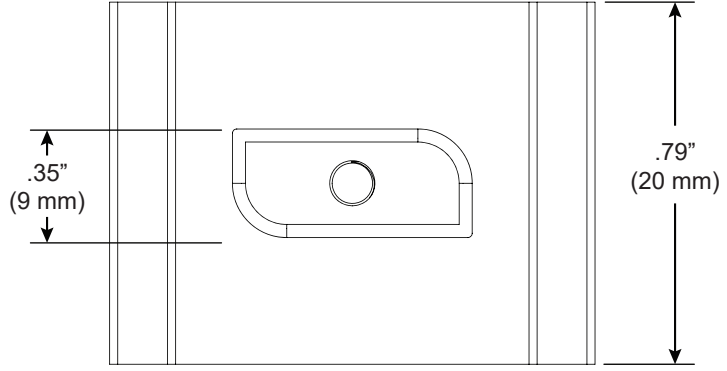

T6, Slotted T-Bar Clip

For use with Wedge® | 707

Mounts Wedge | 707 rail to most 1/8" and 1/4" slotted suspended ceiling systems. Compatible with tegular panels 5/16" deep. Rails are provided with 2 clips per 24" and 36" fixture and 4 clips per 48", 60" and 72" fixture.

Technical Support: 707-996-9898 or technicalsupport@vode.com

PART NUMBER CS-707-Z2-T-T6

DESCRIPTION Clip, System 707 ZipTwo & Wedge, T-Bar Clip, 1/8" - 1/4" slotted,

COMPATABILITY Armstrong®: Silhouette XL 1/8" Reveal, Silhouette XL 1/4" Reveal

USG Donn®: Finline 1/8", Finline 1/4"