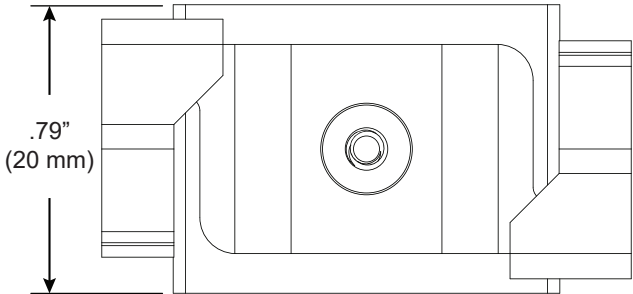

T5, 9/16" T-Bar Clip, Medium Profile

For use with Wedge® | 707

Mounts ZipTwo & Wedge | 707 rail to most 9/16" suspended ceiling grid systems. Compatible with tegular panels 1/4" - 5/16" deep. Rails are provided with 2 clips per 24" and 36" fixture and 4 clips per 48", 60" and 72" fixture.

Technical Support: 707-996-9898 or technicalsupport@vode.com

PART NUMBER CS-707-Z2-T-T5

DESCRIPTION Clip, System 707 ZipTwo & Wedge, T-Bar Spring Clip, 9/16"

COMPATABILITY Armstrong®: Suprafine 9/16"

USG Donn®: Centricitee