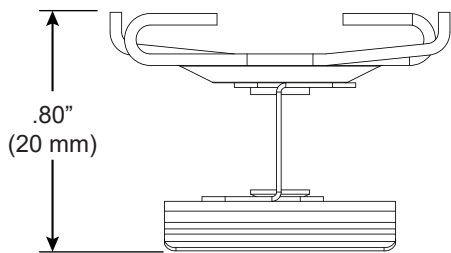

T4, 15/16" T-Bar Clip, Concealed

For use with Wedge® | 707

Mounts to Wedge | 707 rail to most 15/16" suspended ceiling grid systems. Compatible with concealed panels that cover the edges of the T-Bar. Rails are provided with 2 clips per 24" and 36" fixture and 4 clips per 48", 60" and 72" fixture.

Technical Support: 707-996-9898 or technicalsupport@vode.com

PART NUMBER **CS-707-Z2-T-T4**

DESCRIPTION Clip, System 707 ZipTwo & Wedge, T-Bar Spring Clip, 15/16"

COMPATABILITY Armstrong®: Prelude XL 1⁵/₁₆"

USG Donn®: DX, DXL, CE, DXLA, ZXLA, AX, DXSS