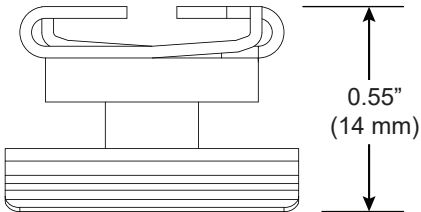

T5, 9/16" T-Bar Clip, Medium Profile

For use with Wedge® | 707

Mounts ZipTwo & Wedge | 707 rail to most 9/16" suspended ceiling grid systems. Compatible with tegular panels 1/4" - 5/16" deep. Rails are provided with 2 clips per 24" and 36" fixture and 4 clips per 48", 60" and 72" fixture.

Technical Support: 707-996-9898 or technicalsupport@vode.com

PART NUMBER CS-707-Z2-T-T5

DESCRIPTION Clip, System 707 ZipTwo & Wedge, T-Bar Spring Clip, 9/16"

COMPATABILITY Armstrong®: Suprafine 9/16"

USG Donn®: Centricitee