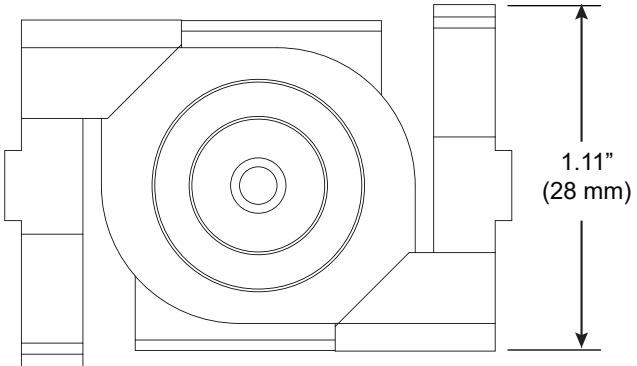

T2, 15/16" T-Bar Clip, Low profile

For use with Wedge® | 707

Mounts Wedge | 707 rail to most 15/16" suspended ceiling grid systems. Compatible with flat and tegular panels less than 1/4" deep. Rails are provided with 2 clips per 24" and 36" fixture and 4 clips per 48", 60" and 72" fixture.

Technical Support: 707-996-9898 or technicalsupport@vode.com

PART NUMBER	CS-707-Z2-T-T2
DESCRIPTION	Clip, System 707, Wedge, T-Bar Spring Clip, 15/16"
COMPATABILITY	Armstrong®: Prelude XL 1 5/16" USG Donn®: DX, DXL, CE, DXLA, ZXLA, AX, DXSS