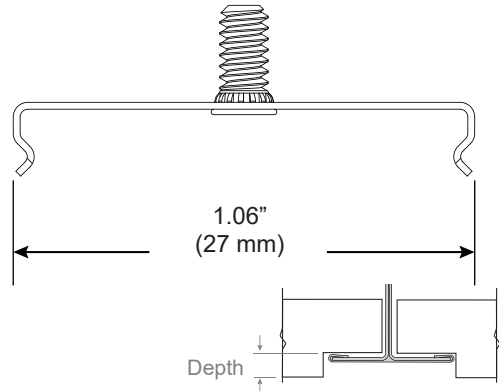

T7, Dimensional T-Bar Clip

For use with Wedge® | 707

Mounts Wedge | 707 rail to many dimensional suspended ceiling grid systems. Compatible with tegular panels 5/16" deep. Rails are provided with 2 clips per 24" and 36" fixture and 4 clips per 48", 60" and 72" fixture.

Technical Support: 707-996-9898 or technicalsupport@vode.com

PART NUMBER CS-707-Z2-T-T7

DESCRIPTION Clip, System 707 ZipTwo & Wedge, T-Bar clip, dimensional, white painted. For tegular panels 5/16" deep.

COMPATABILITY Armstrong®: Interlude