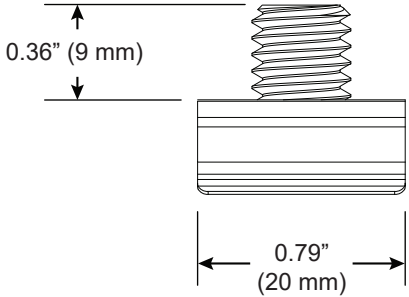

# DM, Dynamax T-Bar Clip

For use with Wedge® | 707

Mounts Wedge | 707 rail to Armstrong Dynamax suspended ceiling grid systems. Rails are provided with 2 clips per 24" and 36" fixture, 4 clips per 48", 60" and 72" fixture, and 6 clips per 96" fixture. The clip extends .26" (7mm) from the surface when fully engaged.

Technical Support: 707-996-9898 or [technicalsupport@vode.com](mailto:technicalsupport@vode.com)

**PART NUMBER CS-707-Z2-DM**

**DESCRIPTION** Clip, System LED 707, ZipTwo & Wedge, for use w/ Dynamax T-Bar Clip.