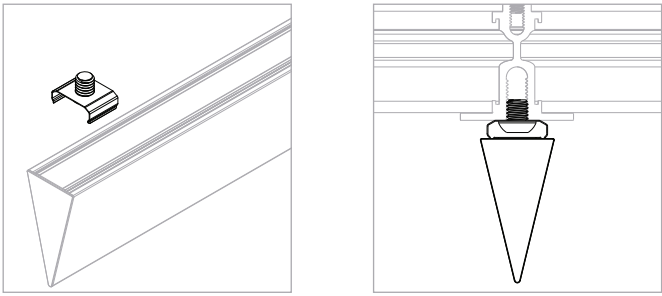

# DM, Dynamax T-Bar Clip

For use with Wedge® | 707

Mounts Wedge | 707 rail to Armstrong Dynamax suspended ceiling grid systems. Rails are provided with 2 clips per 24" and 36" fixture, 4 clips per 48", 60" and 72" fixture, and 6 clips per 96" fixture. The clip extends .26" (7mm) from the surface when fully engaged.

Technical Support: 707-996-9898 or [technicalsupport@vode.com](mailto:technicalsupport@vode.com)

**PART NUMBER CS-707-Z2-DM**

**DESCRIPTION** Clip, System LED 707, ZipTwo & Wedge, for use w/ Dynamax T-Bar Clip.