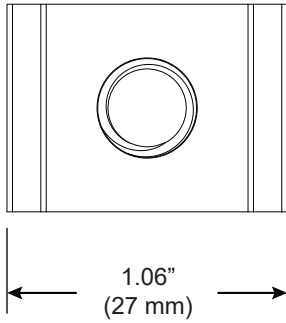

# DM, Dynamax T-Bar Clip

For use with Wedge® | 707

Mounts Wedge | 707 rail to Armstrong Dynamax suspended ceiling grid systems. Rails are provided with 2 clips per 24" and 36" fixture, 4 clips per 48", 60" and 72" fixture, and 6 clips per 96" fixture. The clip extends .26" (7mm) from the surface when fully engaged.

Technical Support: 707-996-9898 or [technicalsupport@vode.com](mailto:technicalsupport@vode.com)

**PART NUMBER CS-707-Z2-DM**

**DESCRIPTION** Clip, System LED 707, ZipTwo & Wedge, for use w/ Dynamax T-Bar Clip.