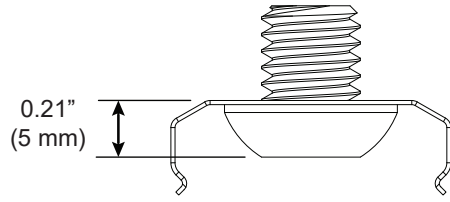

# DM, Dynamax T-Bar Clip

For use with Wedge® | 707

Mounts Wedge | 707 rail to Armstrong Dynamax suspended ceiling grid systems. Rails are provided with 2 clips per 24" and 36" fixture, 4 clips per 48", 60" and 72" fixture, and 6 clips per 96" fixture. The clip extends .26" (7mm) from the surface when fully engaged.

Technical Support: 707-996-9898 or [technicalsupport@vode.com](mailto:technicalsupport@vode.com)

**PART NUMBER CS-707-Z2-DM**

**DESCRIPTION** Clip, System LED 707, ZipTwo & Wedge, for use w/ Dynamax T-Bar Clip.