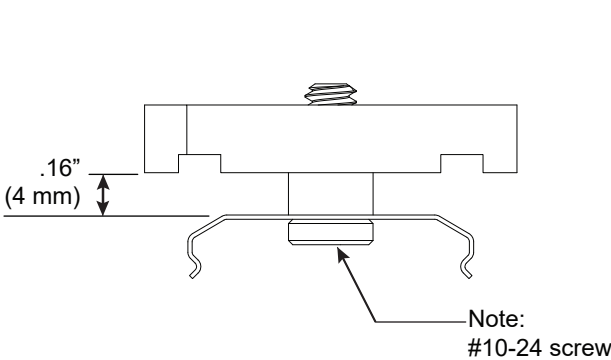

Surface Clip

For use with Wedge® | 707

Mounts Wedge | 707 rail to most surfaces. Rails are provided with one clip per 12" (305 mm).

Technical Support: 707-996-9898 or technicalsupport@vode.com

PART NUMBER **CS-707-Z2**

DESCRIPTION Clip, System LED 707, ZipTwo & Wedge

ZipTwo Strut Clip

For use with Wedge® | 707

Mounts Wedge | 707 rail to most 1 5/8" strut channel with strut clip.

Technical Support: 707-996-9898 or technicalsupport@vode.com