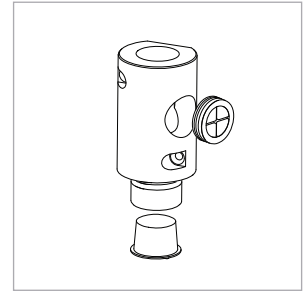

Micro J-Box Kit

For use with Wedge® | 707

Mounts Wedge | 707 rails to surface using Micro J-Box Clip (CS-707-Z2-JB). Aluminum j-box includes two 3/4" NPT holes for conduit. Mount to sturdy blocking. Compatible with 5/8" and 3/4" drywall. Remove plug after mud/texture has been completed.

Technical Support: 707-996-9898 or technicalsupport@vode.com

PART NUMBER **JB-707-Z2-AA**

DESCRIPTION Micro J-Box, System LED 707, ZipTwo & Wedge, clear anodized aluminium

Micro J-Box Clip

For use with Wedge® | 707

Surface Clip

For use with Wedge® | 707

Mounts Wedge | 707 rail to most surfaces. Rails are provided with one clip per 12" (305 mm).

Technical Support: 707-996-9898 or technicalsupport@vode.com

PART NUMBER **CS-707-Z2**

PART NUMBER **CS-707-Z2-SC**

DESCRIPTION Clip, System LED 707, ZipTwo & Wedge, strut channel clip