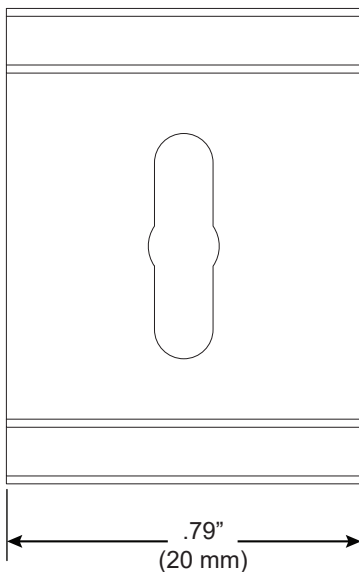

Mounts Wedge | 707 rails to Micro J-Box (JB-707-Z2-AA).

Technical Support: 707-996-9898 or technicalsupport@vode.com

PART NUMBER **CS-707-Z2-JB**

DESCRIPTION Clip, System LED 707, ZipTwo & Wedge, micro J-Box

Surface Clip

For use with Wedge® | 707

Mounts Wedge | 707 rail to most surfaces. Rails are provided with one clip per 12" (305 mm).

Technical Support: 707-996-9898 or technicalsupport@vode.com

PART NUMBER **CS-707-Z2**