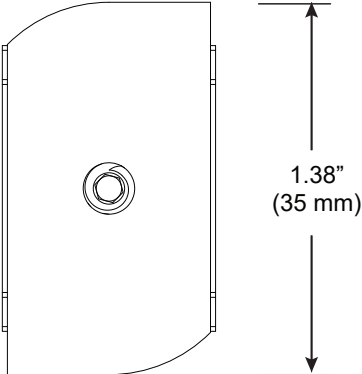

DESCRIPTION Clip, System LED 707, ZipTwo & Wedge

ZipTwo Strut Clip

For use with Wedge® | 707

Mounts Wedge | 707 rail to most 1 5/8" strut channel with strut clip.

Technical Support: 707-996-9898 or technicalsupport@vode.com