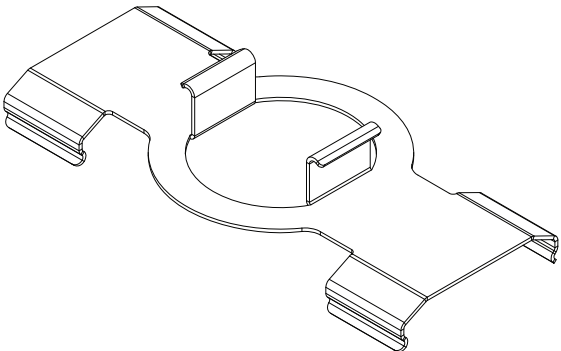

Micro J-Box Kit

For use with Wedge® | 707

Mounts Wedge | 707 rails to surface using Micro J-Box Clip (CS-707-Z2-JB). Aluminum j-box includes two 3/4" NPT holes for conduit. Mount to sturdy blocking. Compatible with 5/8" and 3/4" drywall. Remove plug after mud/texture has been completed.

Technical Support: 707-996-9898 or technicalsupport@vode.com

PART NUMBER **JB-707-Z2-AA**

DESCRIPTION Micro J-Box, System LED 707, ZipTwo & Wedge, clear anodized aluminium

Micro J-Box Clip

For use with Wedge® | 707

Mounts Wedge | 707 rails to Micro J-Box (JB-707-Z2-AA).

Technical Support: 707-996-9898 or technicalsupport@vode.com

PART NUMBER **CS-707-Z2-JB**

DESCRIPTION Clip, System LED 707, ZipTwo & Wedge, micro J-Box

Surface Clip

For use with Wedge® | 707

Mounts Wedge | 707 rail to most surfaces. Rails are provided with one clip per 12" (305 mm).

Technical Support: 707-996-9898 or technicalsupport@vode.com

PART NUMBER **CS-707-Z2**