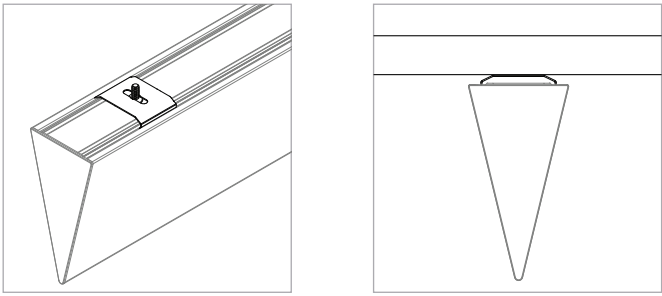

Micro J-Box Kit

For use with Wedge® | 707

Mounts Wedge | 707 rails to surface using Micro J-Box Clip (CS-707-Z2-JB). Aluminum j-box includes two 3/4" NPT holes for conduit. Mount to sturdy blocking. Compatible with 5/8" and 3/4" drywall. Remove plug after mud/texture has been completed.

Mounts Wedge | 707 rails to Micro J-Box (JB-707-Z2-AA).

Technical Support: 707-996-9898 or technicalsupport@vode.com

PART NUMBER **CS-707-Z2-JB**

DESCRIPTION Clip, System LED 707, ZipTwo & Wedge, micro J-Box

Surface Clip

For use with Wedge® | 707

Mounts Wedge | 707 rail to most surfaces. Rails are provided with one clip per 12" (305 mm).

Technical Support: 707-996-9898 or technicalsupport@vode.com

PART NUMBER **CS-707-Z2**