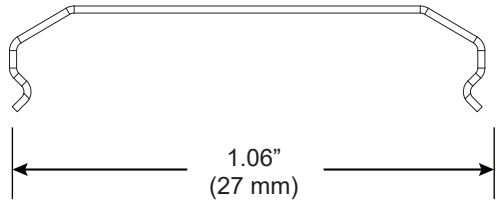

Micro J-Box Kit

For use with Wedge® | 707

Mounts Wedge | 707 rails to surface using Micro J-Box Clip (CS-707-Z2-JB). Aluminum j-box includes two 3/4" NPT holes for conduit. Mount to sturdy blocking. Compatible with 5/8" and 3/4" drywall. Remove plug after mud/texture has been completed.

Mounts Wedge | 707 rails to Micro J-Box (JB-707-Z2-AA).

Technical Support: 707-996-9898 or technicalsupport@vode.com

PART NUMBER **CS-707-Z2-JB**

DESCRIPTION Clip, System LED 707, ZipTwo & Wedge, micro J-Box

Surface Clip

For use with Wedge® | 707

Mounts Wedge | 707 rail to most surfaces. Rails are provided with one clip per 12" (305 mm).

Technical Support: 707-996-9898 or technicalsupport@vode.com

PART NUMBER **CS-707-Z2**