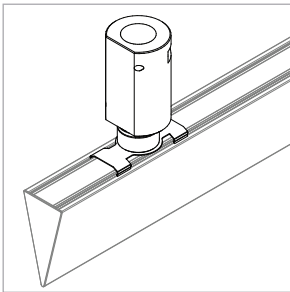

Micro J-Box Kit

For use with Wedge® | 707

Mounts Wedge | 707 rails to surface using Micro J-Box Clip (CS-707-Z2-JB). Aluminum j-box includes two 3/4" NPT holes for conduit. Mount to sturdy blocking. Compatible with 5/8" and 3/4" drywall. Remove plug after mud/texture has been completed.

Technical Support: 707-996-9898 or technicalsupport@vode.com

PART NUMBER **JB-707-Z2-AA**

DESCRIPTION Micro J-Box, System LED 707, ZipTwo & Wedge, clear anodized aluminium

Micro J-Box Clip

For use with Wedge® | 707

Mounts Wedge | 707 rails to Micro J-Box (JB-707-Z2-AA).

Technical Support: 707-996-9898 or technicalsupport@vode.com

PART NUMBER **CS-707-Z2-JB**

DESCRIPTION Clip, System LED 707, ZipTwo & Wedge, micro J-Box

Surface Clip

For use with Wedge® | 707

Mounts Wedge | 707 rail to most surfaces. Rails are provided with one clip per 12" (305 mm).

Technical Support: 707-996-9898 or technicalsupport@vode.com

PART NUMBER **CS-707-Z2**