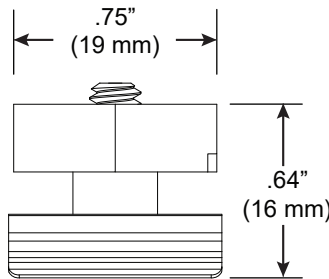

DESCRIPTION Clip, System LED 707, ZipTwo & Wedge

ZipTwo Strut Clip

For use with Wedge® | 707

Mounts Wedge | 707 rail to most 1 5/8" strut channel with strut clip.

Technical Support: 707-996-9898 or technicalsupport@vode.com