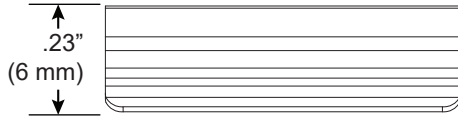

PART NUMBER **CS-707-Z2**

DESCRIPTION Clip, System LED 707, ZipTwo & Wedge