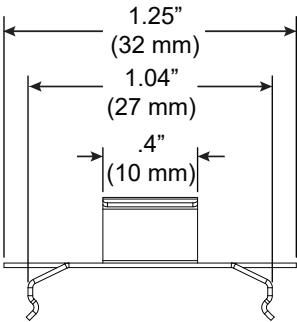

Technical Support: 707-996-9898 or technicalsupport@vode.com