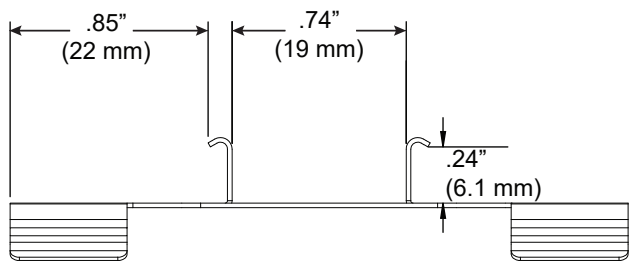

Technical Support: 707-996-9898 or technicalsupport@vode.com