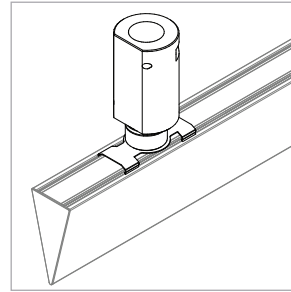

Micro J-Box Kit

For use with Wedge® | 707

Mounts Wedge | 707 rails to surface using Micro J-Box Clip (CS-707-Z2-JB). Aluminum j-box includes two 3/4" NPT holes for conduit. Mount to sturdy blocking. Compatible with 5/8" and 3/4" drywall. Remove plug after mud/texture has been completed.

Surface Clip

For use with Wedge® | 707

Mounts Wedge | 707 rail to most surfaces. Rails are provided with one clip per 12" (305 mm).

Technical Support: 707-996-9898 or technicalsupport@vode.com

PART NUMBER **CS-707-Z2**