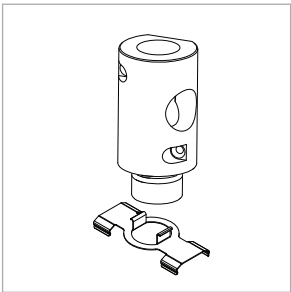

Micro J-Box Kit

For use with Wedge® | 707

Mounts Wedge | 707 rails to surface using Micro J-Box Clip (CS-707-Z2-JB). Aluminum j-box includes two 3/4" NPT holes for conduit. Mount to sturdy blocking. Compatible with 5/8" and 3/4" drywall. Remove plug after mud/texture has been completed.

Technical Support: 707-996-9898 or technicalsupport@vode.com

PART NUMBER **JB-707-Z2-AA**

DESCRIPTION Micro J-Box, System LED 707, ZipTwo & Wedge, clear anodized aluminium

Micro J-Box Clip

For use with Wedge® | 707

Mounts Wedge | 707 rails to Micro J-Box (JB-707-Z2-AA).

Technical Support: 707-996-9898 or technicalsupport@vode.com

PART NUMBER **CS-707-Z2-JB**

DESCRIPTION Clip, System LED 707, ZipTwo & Wedge, micro J-Box

Surface Clip

For use with Wedge® | 707

Mounts Wedge | 707 rail to most surfaces. Rails are provided with one clip per 12" (305 mm).

Technical Support: 707-996-9898 or technicalsupport@vode.com

PART NUMBER **CS-707-Z2**