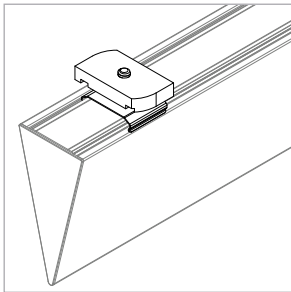

Micro J-Box Kit

For use with Wedge® | 707

Mounts Wedge | 707 rails to surface using Micro J-Box Clip (CS-707-Z2-JB). Aluminum j-box includes two 3/4" NPT holes for conduit. Mount to sturdy blocking. Compatible with 5/8" and 3/4" drywall. Remove plug after mud/texture has been completed.

Surface Clip

For use with Wedge® | 707

Mounts Wedge | 707 rail to most surfaces. Rails are provided with one clip per 12" (305 mm).

Technical Support: 707-996-9898 or technicalsupport@vode.com

PART NUMBER **CS-707-Z2**

DESCRIPTION Clip, System LED 707, ZipTwo & Wedge

ZipTwo Strut Clip

For use with Wedge® | 707

Mounts Wedge | 707 rail to most 1 5/8" strut channel with strut clip.

Technical Support: 707-996-9898 or technicalsupport@vode.com