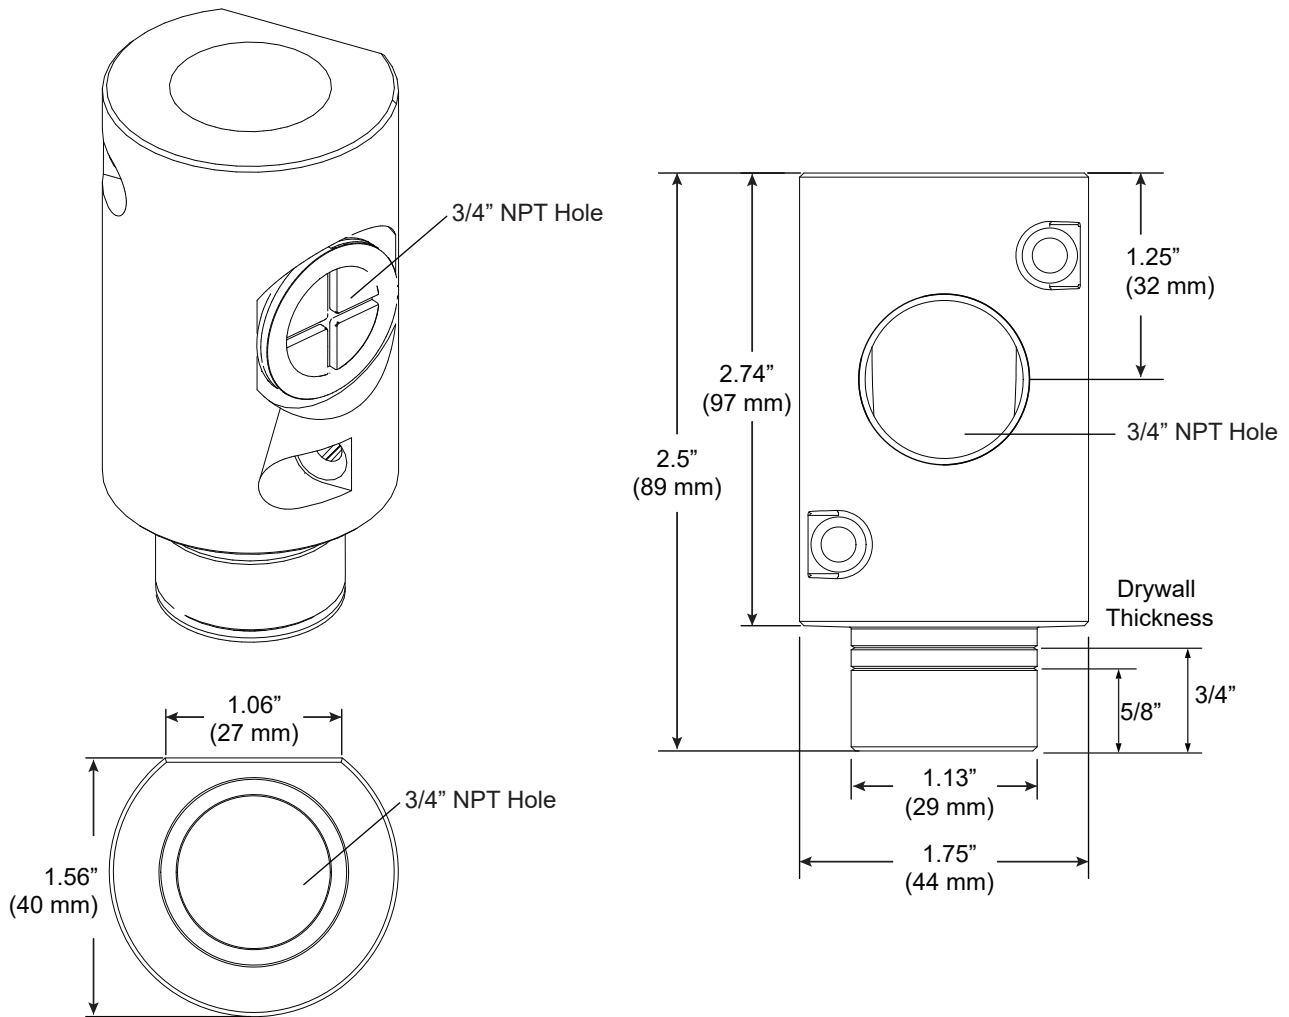

Micro J-Box Kit

For use with Wedge® | 707

Mounts Wedge | 707 rails to surface using Micro J-Box Clip (CS-707-Z2-JB). Aluminum j-box includes two 3/4" NPT holes for conduit. Mount to sturdy blocking. Compatible with 5/8" and 3/4" drywall. Remove plug after mud/texture has been completed.

Technical Support: 707-996-9898 or technicalsupport@vode.com

PART NUMBER **JB-707-Z2-AA**

DESCRIPTION Micro J-Box, System LED 707, ZipTwo & Wedge, clear anodized aluminium

Micro J-Box Clip

For use with Wedge® | 707

Surface Clip

For use with Wedge® | 707

Mounts Wedge | 707 rail to most surfaces. Rails are provided with one clip per 12" (305 mm).

Technical Support: 707-996-9898 or technicalsupport@vode.com

PART NUMBER **CS-707-Z2**

DESCRIPTION Clip, System LED 707, ZipTwo & Wedge

ZipTwo Strut Clip

For use with Wedge® | 707

Mounts Wedge | 707 rail to most 1 5/8" strut channel with strut clip.

Technical Support: 707-996-9898 or technicalsupport@vode.com