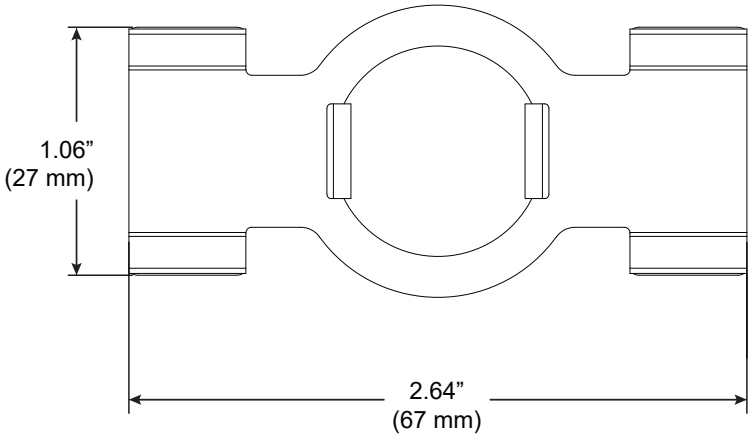

Micro J-Box Kit

For use with Wedge® | 707

Mounts Wedge | 707 rails to surface using Micro J-Box Clip (CS-707-Z2-JB). Aluminum j-box includes two 3/4" NPT holes for conduit. Mount to sturdy blocking. Compatible with 5/8" and 3/4" drywall. Remove plug after mud/texture has been completed.

Technical Support: 707-996-9898 or technicalsupport@vode.com

PART NUMBER **JB-707-Z2-AA**

DESCRIPTION Micro J-Box, System LED 707, ZipTwo & Wedge, clear anodized aluminium

Micro J-Box Clip

For use with Wedge® | 707

Mounts Wedge | 707 rails to Micro J-Box (JB-707-Z2-AA).

Technical Support: 707-996-9898 or technicalsupport@vode.com

PART NUMBER **CS-707-Z2-JB**

DESCRIPTION Clip, System LED 707, ZipTwo & Wedge, micro J-Box

Surface Clip

For use with Wedge® | 707

Mounts Wedge | 707 rail to most surfaces. Rails are provided with one clip per 12" (305 mm).

Technical Support: 707-996-9898 or technicalsupport@vode.com

PART NUMBER **CS-707-Z2**