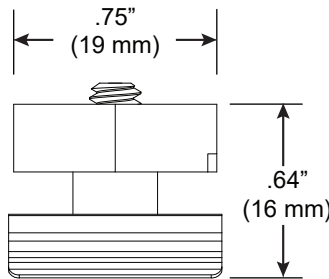

Strut Clip

For use with Wedge® | 707

Mounts Wedge | 707 rail to most 1 5/8" strut channel with strut clip.

Technical Support: 707-996-9898 or technicalsupport@vode.com

PART NUMBER **CS-707-Z2-SC**

DESCRIPTION Clip, System LED 707, ZipTwo & Wedge, strut channel clip