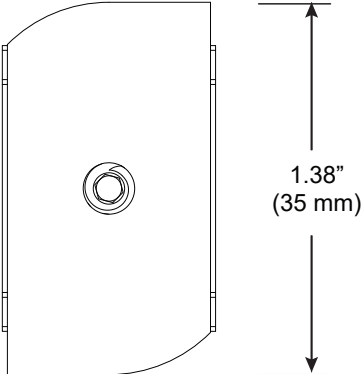

Strut Clip

For use with Wedge® | 707

Mounts Wedge | 707 rail to most 1 5/8" strut channel with strut clip.

Technical Support: 707-996-9898 or technicalsupport@vode.com

PART NUMBER **CS-707-Z2-SC**

DESCRIPTION Clip, System LED 707, ZipTwo & Wedge, strut channel clip