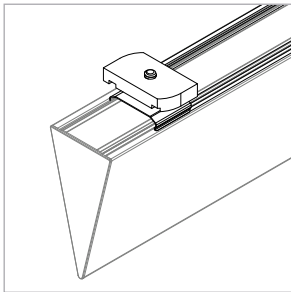

Strut Clip

For use with Wedge® | 707

Mounts Wedge | 707 rail to most 1 5/8" strut channel with strut clip.

Technical Support: 707-996-9898 or technicalsupport@vode.com

PART NUMBER **CS-707-Z2-SC**

DESCRIPTION Clip, System LED 707, ZipTwo & Wedge, strut channel clip