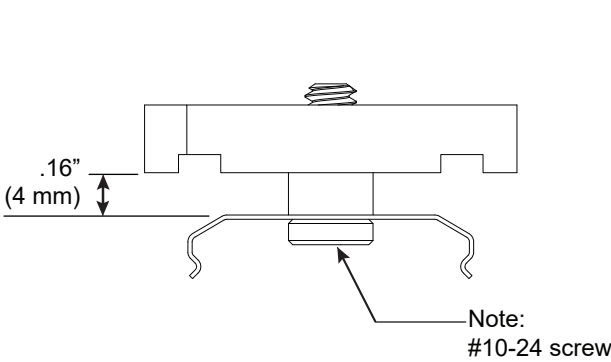

Strut Clip

For use with Wedge® | 707

Mounts Wedge | 707 rail to most 1 5/8" strut channel with strut clip.

Technical Support: 707-996-9898 or technicalsupport@vode.com

PART NUMBER **CS-707-Z2-SC**

DESCRIPTION Clip, System LED 707, ZipTwo & Wedge, strut channel clip