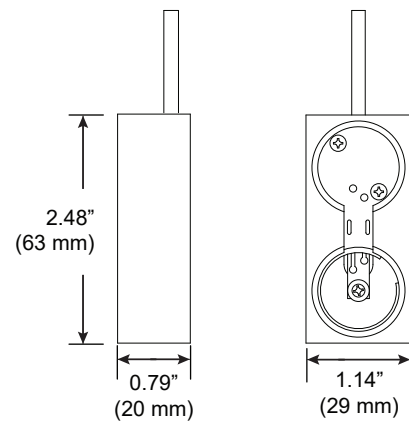

Technical Support: 707-996-9898

BoxRail Corner

RaceRail / WingRail Corner

PART NUMBER 107-BX / RR / WG-CP-XX-CC-4R-2C-L/R-90-YY

DESCRIPTION System LED 107, suspension coupler, 48" or 96" (1219mm or 2438mm) cable, small round canopy, 90° corner, 2 conductor, Available in anodized aluminum (AL) with clear cable and white canopy, white painted (WH) with white cable and white canopy, black anodized (AB) with black cable and black canopy.

Small Canopy, Double Rail Hub

For use with System | 107

Mounts System | 107 rails to ceiling cable installations.
Available with DoubleBox™ and DoubleRace™.

Technical Support: 707-996-9898

DoubleBox Rail Corner

DoubleRace Rail Corner

107-DB / DR-HB-XX-CC-2R-4C-YY

PART NUMBER

DESCRIPTION	System LED 107, suspension hub, 48" or 96" (1219mm or 2438mm) cable, small round canopy, 4 conductor, Available in anodized aluminum (AL) with clear cable and white canopy, white painted (WH) with white cable and white canopy, black anodized (AB) with black cable and black canopy.
--------------------	---

DoubleRace Rail Corner

PART NUMBER 107-DB / DR-CP-XX-CC-2R-4C-YY

DESCRIPTION System LED 107, suspension coupler, 48" or 96" (1219mm or 2438mm) cable, small round canopy, 4 conductor, Available in anodized aluminum (AL) with clear cable and white canopy, white painted (WH) with white cable and white canopy, black anodized (AB) with black cable and black canopy.