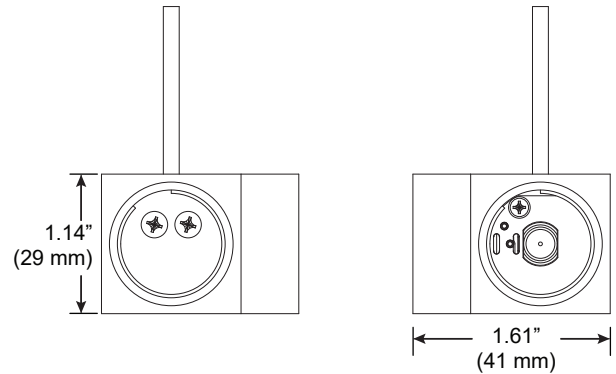

Technical Support: 707-996-9898

BoxRail Corner

RaceRail / WingRail Corner

PART NUMBER 107-BX / RR / WG-CP-XX-CC-2R-2C-YY

DESCRIPTION System LED 107, suspension coupler, 48" or 96" (1219mm or 2438mm) cable, small round canopy, 2 conductor, Available in anodized aluminum (AL) with clear cable and white canopy, white painted (WH) with white cable and white canopy, black anodized (AB) with black cable and black canopy.

Small Canopy, Single Rail Corner

For use with System | 107

Mounts System | 107 rails to ceiling cable installations using a 90° corner. Available with BoxRail[®], RaceRail[®] and WingRail[®]. Standard power feed is from the right side, left feed is available upon request.

Technical Support: 707-996-9898

BoxRail Corner

RaceRail / WingRail Corner

PART NUMBER 107-BX / RR / WG-CP-XX-CC-4R-2C-L/R-90-YY

DESCRIPTION System LED 107, suspension coupler, 48" or 96" (1219mm or 2438mm) cable, small round canopy, 90° corner, 2 conductor, Available in anodized aluminum (AL) with clear cable and white canopy, white painted (WH) with white cable and white canopy, black anodized (AB) with black cable and black canopy.