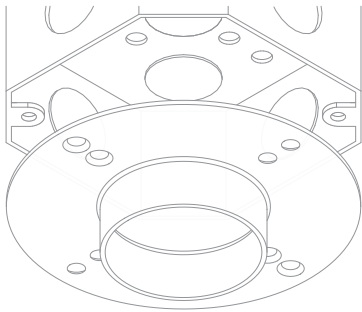

Small Canopy, Single Rail Hub

For use with System | 107

Mounts System | 107 rails to ceiling cable installations. Infinite rotation, angle gauge and lock. Available with BoxRail[®], RaceRail[®] and WingRail[®].

Technical Support: 707-996-9898

BoxRail Corner

RaceRail / WingRail Corner

PART NUMBER 107-BX / RR / WG-HB-XX-CC-2R-2C-YY

DESCRIPTION System LED 107, suspension hub, 48" or 96" (1219mm or 2438mm) cable, small round canopy, 2 conductor, Available in anodized aluminum (AL) with clear cable and white canopy, white painted (WH) with white cable and white canopy, black anodized (AB) with black cable and black canopy.

Small Canopy, Single Rail Coupler

For use with System | 107

Mounts System | 107 rails to ceiling cable installations. Infinite rotation, angle gauge and lock. Available with BoxRail[®], RaceRail[®] and WingRail[®].

Technical Support: 707-996-9898

BoxRail Corner

RaceRail / WingRail Corner

PART NUMBER 107-BX / RR / WG-CP-XX-CC-2R-2C-YY

DESCRIPTION System LED 107, suspension coupler, 48" or 96" (1219mm or 2438mm) cable, small round canopy, 2 conductor, Available in anodized aluminum (AL) with clear cable and white canopy, white painted (WH) with white cable and white canopy, black anodized (AB) with black cable and black canopy.