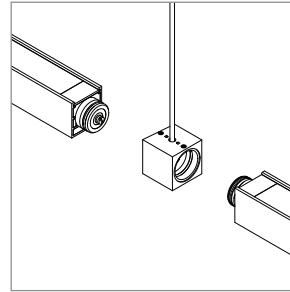

Technical Support: 707-996-9898

BoxRail Corner

RaceRail / WingRail Corner

PART NUMBER 107-BX / RR / WG-HB-XX-CC-2R-2C-YY

DESCRIPTION System LED 107, suspension hub, 48" or 96" (1219mm or 2438mm) cable, small round canopy, 2 conductor, Available in anodized aluminum (AL) with clear cable and white canopy, white painted (WH) with white cable and white canopy, black anodized (AB) with black cable and black canopy.

Small Canopy, Single Rail Coupler

For use with System | 107

Mounts System | 107 rails to ceiling cable installations. Infinite rotation, angle gauge and lock. Available with BoxRail[®], RaceRail[®] and WingRail[®].

Technical Support: 707-996-9898

BoxRail Corner

RaceRail / WingRail Corner

PART NUMBER 107-BX / RR / WG-CP-XX-CC-2R-2C-YY

DESCRIPTION System LED 107, suspension coupler, 48" or 96" (1219mm or 2438mm) cable, small round canopy, 2 conductor, Available in anodized aluminum (AL) with clear cable and white canopy, white painted (WH) with white cable and white canopy, black anodized (AB) with black cable and black canopy.