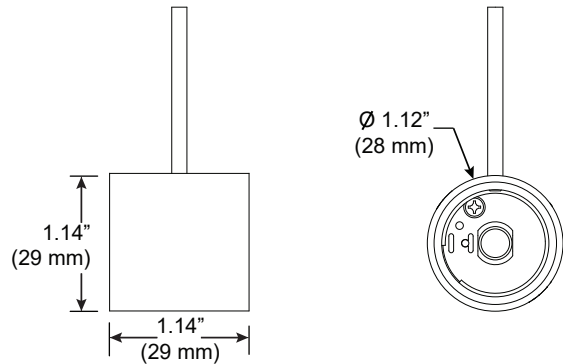

Technical Support: 707-996-9898

BoxRail Corner

RaceRail / WingRail Corner

PART NUMBER 107-BX / RR / WG-HB-XX-CC-2R-2C-YY

DESCRIPTION System LED 107, suspension hub, 48" or 96" (1219mm or 2438mm) cable, small round canopy, 2 conductor, Available in anodized aluminum (AL) with clear cable and white canopy, white painted (WH) with white cable and white canopy, black anodized (AB) with black cable and black canopy.

Small Canopy, Single Rail Coupler

For use with System | 107

Mounts System | 107 rails to ceiling cable installations. Infinite rotation, angle gauge and lock. Available with BoxRail[®], RaceRail[®] and WingRail[®].

Technical Support: 707-996-9898

BoxRail Corner

RaceRail / WingRail Corner

PART NUMBER 107-BX / RR / WG-CP-XX-CC-2R-2C-YY

DESCRIPTION System LED 107, suspension coupler, 48" or 96" (1219mm or 2438mm) cable, small round canopy, 2 conductor, Available in anodized aluminum (AL) with clear cable and white canopy, white painted (WH) with white cable and white canopy, black anodized (AB) with black cable and black canopy.

DoubleRace Rail Corner

107-DB / DR-HB-XX-CC-2R-4C-YY

PART NUMBER

DESCRIPTION	System LED 107, suspension hub, 48" or 96" (1219mm or 2438mm) cable, small round canopy, 4 conductor, Available in anodized aluminum (AL) with clear cable and white canopy, white painted (WH) with white cable and white canopy, black anodized (AB) with black cable and black canopy.
--------------------	---