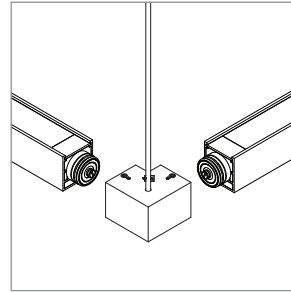

Small Canopy, Single Rail Corner

For use with System | 107

Mounts System | 107 rails to ceiling cable installations using a 90° corner. Available with BoxRail®, RaceRail® and WingRail®. Standard power feed is from the right side, left feed is available upon request.

Technical Support: 707-996-9898