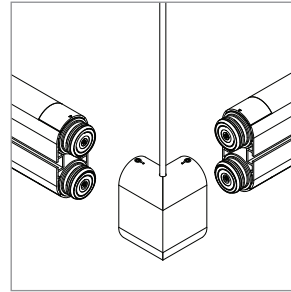

DoubleRace Rail Corner

PART NUMBER 107-DB / DR-CP-XX-CC-2R-4C-YY

DESCRIPTION System LED 107, suspension coupler, 48" or 96" (1219mm or 2438mm) cable, small round canopy, 4 conductor, Available in anodized aluminum (AL) with clear cable and white canopy, white painted (WH) with white cable and white canopy, black anodized (AB) with black cable and black canopy.

Small Canopy, Double Rail Corner

For use with System | 107

Mounts System | 107 rails to ceiling cable installations using a 90° corner. Available with DoubleBox™ and DoubleRace™. Standard power feed is from the right side, left feed is available upon request.