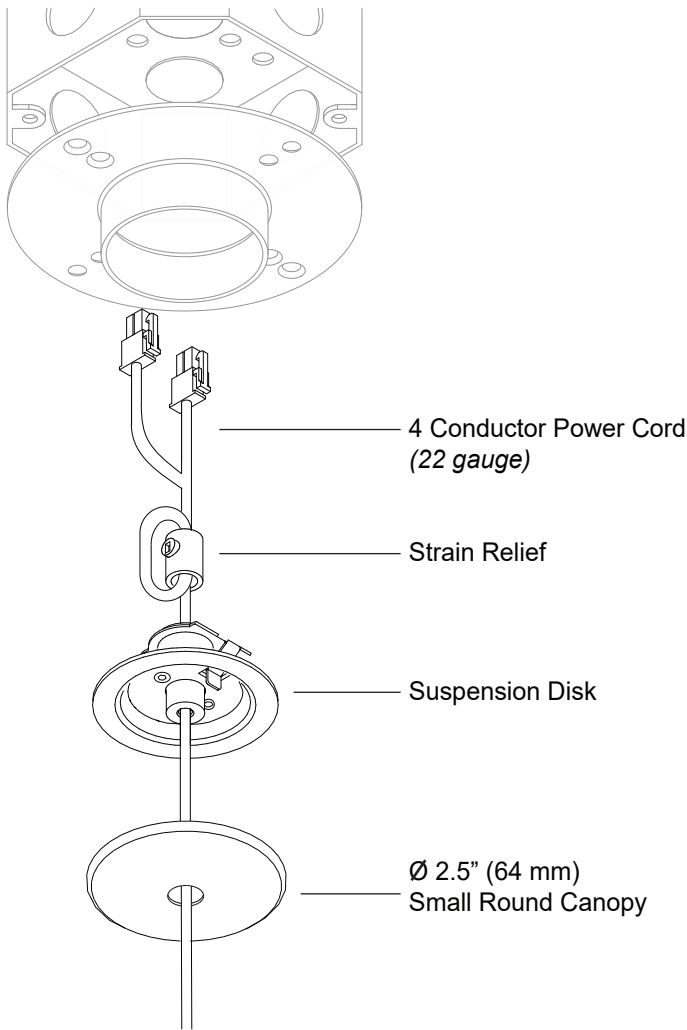

Technical Support: 707-996-9898