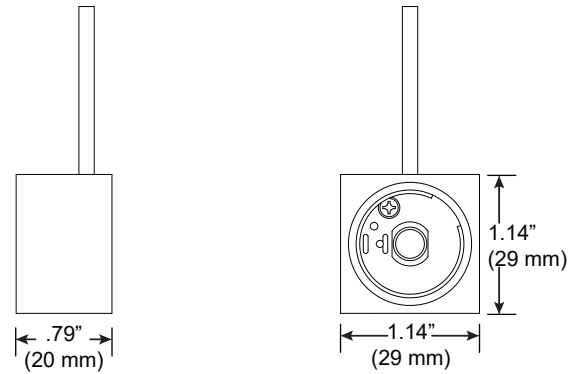

Small Canopy, Single Rail Hub

For use with System | 107

Mounts System | 107 rails to ceiling cable installations. Infinite rotation, angle gauge and lock. Available with BoxRail[®], RaceRail[®] and WingRail[®].

Technical Support: 707-996-9898

BoxRail Corner

RaceRail / WingRail Corner

PART NUMBER 107-BX / RR / WG-HB-XX-CC-2R-2C-YY

DESCRIPTION System LED 107, suspension hub, 48" or 96" (1219mm or 2438mm) cable, small round canopy, 2 conductor, Available in anodized aluminum (AL) with clear cable and white canopy, white painted (WH) with white cable and white canopy, black anodized (AB) with black cable and black canopy.

Technical Support: 707-996-9898

BoxRail Corner

RaceRail / WingRail Corner

PART NUMBER 107-BX / RR / WG-CP-XX-CC-2R-2C-YY

DESCRIPTION System LED 107, suspension coupler, 48" or 96" (1219mm or 2438mm) cable, small round canopy, 2 conductor, Available in anodized aluminum (AL) with clear cable and white canopy, white painted (WH) with white cable and white canopy, black anodized (AB) with black cable and black canopy.

DoubleRace Rail Corner

107-DB / DR-HB-XX-CC-2R-4C-YY

PART NUMBER

DESCRIPTION	System LED 107, suspension hub, 48" or 96" (1219mm or 2438mm) cable, small round canopy, 4 conductor, Available in anodized aluminum (AL) with clear cable and white canopy, white painted (WH) with white cable and white canopy, black anodized (AB) with black cable and black canopy.
--------------------	---