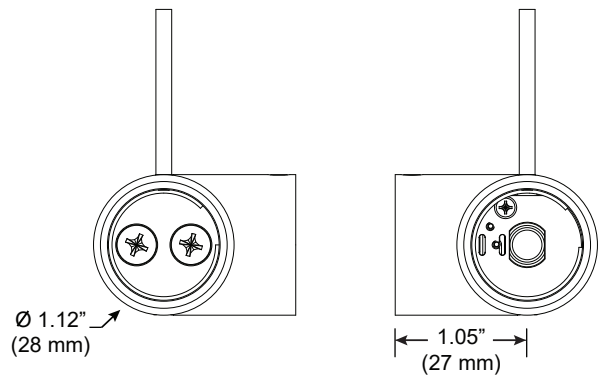

Technical Support: 707-996-9898

BoxRail Corner

RaceRail / WingRail Corner

PART NUMBER 107-BX / RR / WG-HB-XX-CC-2R-2C-YY

DESCRIPTION System LED 107, suspension hub, 48" or 96" (1219mm or 2438mm) cable, small round canopy, 2 conductor, Available in anodized aluminum (AL) with clear cable and white canopy, white painted (WH) with white cable and white canopy, black anodized (AB) with black cable and black canopy.

Technical Support: 707-996-9898

BoxRail Corner

RaceRail / WingRail Corner

PART NUMBER 107-BX / RR / WG-CP-XX-CC-2R-2C-YY

DESCRIPTION System LED 107, suspension coupler, 48" or 96" (1219mm or 2438mm) cable, small round canopy, 2 conductor, Available in anodized aluminum (AL) with clear cable and white canopy, white painted (WH) with white cable and white canopy, black anodized (AB) with black cable and black canopy.

Small Canopy, Single Rail Corner

For use with System | 107

Mounts System | 107 rails to ceiling cable installations using a 90° corner. Available with BoxRail[®], RaceRail[®] and WingRail[®]. Standard power feed is from the right side, left feed is available upon request.

Technical Support: 707-996-9898

BoxRail Corner

RaceRail / WingRail Corner

PART NUMBER 107-BX / RR / WG-CP-XX-CC-4R-2C-L/R-90-YY

DESCRIPTION System LED 107, suspension coupler, 48" or 96" (1219mm or 2438mm) cable, small round canopy, 90° corner, 2 conductor, Available in anodized aluminum (AL) with clear cable and white canopy, white painted (WH) with white cable and white canopy, black anodized (AB) with black cable and black canopy.