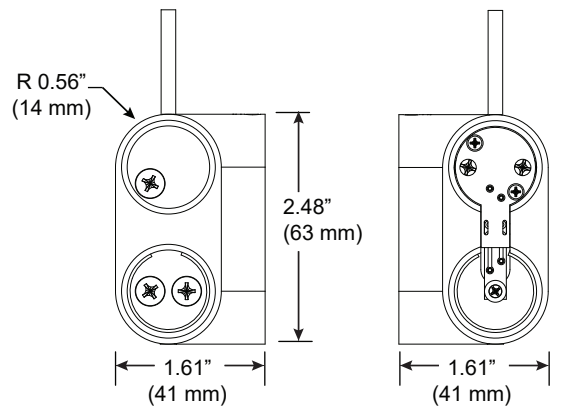

DoubleRace Rail Corner

107-DB / DR-HB-XX-CC-2R-4C-YY

PART NUMBER

DESCRIPTION	System LED 107, suspension hub, 48" or 96" (1219mm or 2438mm) cable, small round canopy, 4 conductor, Available in anodized aluminum (AL) with clear cable and white canopy, white painted (WH) with white cable and white canopy, black anodized (AB) with black cable and black canopy.
--------------------	---

DoubleRace Rail Corner

PART NUMBER 107-DB / DR-CP-XX-CC-2R-4C-YY

DESCRIPTION System LED 107, suspension coupler, 48" or 96" (1219mm or 2438mm) cable, small round canopy, 4 conductor, Available in anodized aluminum (AL) with clear cable and white canopy, white painted (WH) with white cable and white canopy, black anodized (AB) with black cable and black canopy.

Small Canopy, Double Rail Corner

For use with System | 107

Mounts System | 107 rails to ceiling cable installations using a 90° corner. Available with DoubleBox™ and DoubleRace™. Standard power feed is from the right side, left feed is available upon request.

Technical Support: 707-996-9898

DoubleBox Rail Corner

DoubleRace Rail Corner

PART NUMBER 107-DB / DR-CP-XX-CC-2R-4C-L/R-90-YY

DESCRIPTION System LED 107, suspension coupler, 48" or 96" (1219mm or 2438mm) cable, small round canopy, 90° corner, 4 conductor, Available in anodized aluminum (AL) with clear cable and white canopy, white painted (WH) with white cable and white canopy, black anodized (AB) with black cable and black canopy.