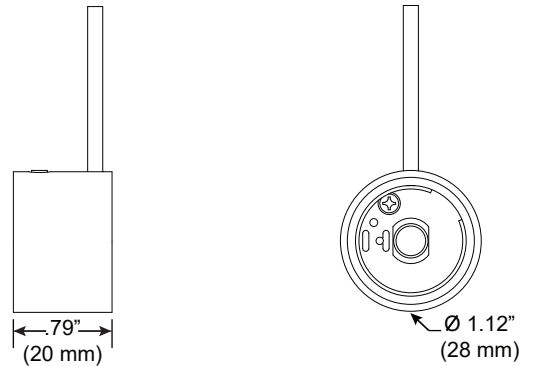

Small Canopy, Single Rail Hub

For use with System | 107

Mounts System | 107 rails to ceiling cable installations. Infinite rotation, angle gauge and lock. Available with BoxRail[®], RaceRail[®] and WingRail[®].

Technical Support: 707-996-9898

BoxRail Corner

RaceRail / WingRail Corner

PART NUMBER 107-BX / RR / WG-HB-XX-CC-2R-2C-YY

DESCRIPTION System LED 107, suspension hub, 48" or 96" (1219mm or 2438mm) cable, small round canopy, 2 conductor, Available in anodized aluminum (AL) with clear cable and white canopy, white painted (WH) with white cable and white canopy, black anodized (AB) with black cable and black canopy.

Technical Support: 707-996-9898

BoxRail Corner

RaceRail / WingRail Corner

PART NUMBER 107-BX / RR / WG-CP-XX-CC-2R-2C-YY

DESCRIPTION System LED 107, suspension coupler, 48" or 96" (1219mm or 2438mm) cable, small round canopy, 2 conductor, Available in anodized aluminum (AL) with clear cable and white canopy, white painted (WH) with white cable and white canopy, black anodized (AB) with black cable and black canopy.

DoubleRace Rail Corner

107-DB / DR-HB-XX-CC-2R-4C-YY

PART NUMBER

DESCRIPTION	System LED 107, suspension hub, 48" or 96" (1219mm or 2438mm) cable, small round canopy, 4 conductor, Available in anodized aluminum (AL) with clear cable and white canopy, white painted (WH) with white cable and white canopy, black anodized (AB) with black cable and black canopy.
--------------------	---