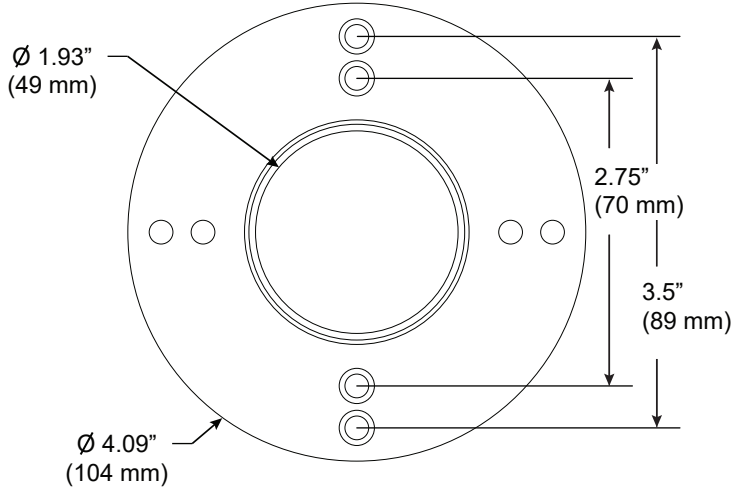

DoubleRace Rail Corner

107-DB / DR-HB-XX-CC-2R-4C-YY

PART NUMBER

DESCRIPTION	System LED 107, suspension hub, 48" or 96" (1219mm or 2438mm) cable, small round canopy, 4 conductor, Available in anodized aluminum (AL) with clear cable and white canopy, white painted (WH) with white cable and white canopy, black anodized (AB) with black cable and black canopy.
--------------------	---

Technical Support: 707-996-9898

DoubleBox Rail Corner

DoubleRace Rail Corner

PART NUMBER 107-DB / DR-CP-XX-CC-2R-4C-L/R-90-YY

DESCRIPTION System LED 107, suspension coupler, 48" or 96" (1219mm or 2438mm) cable, small round canopy, 90° corner, 4 conductor, Available in anodized aluminum (AL) with clear cable and white canopy, white painted (WH) with white cable and white canopy, black anodized (AB) with black cable and black canopy.

Universal Mounting Plate

For use with System | 107

Mounts System | 107 ceiling cable installations to any standard North American 4" j-box.

Technical Support: 707-996-9898

Orientation for Small Round Canopy Mounting

Orientation for Large Round Canopy Mounting

PART NUMBER **CAN-107-CC-UMP-YY**

DESCRIPTION Canopy, System 107, ceiling cable, universal mounting plate, available in white painted (W1) and black painted (BL)