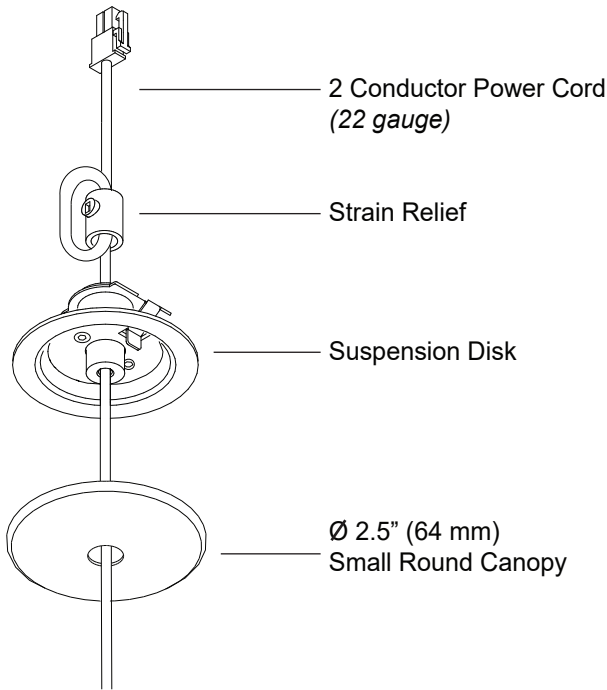

Technical Support: 707-996-9898

BoxRail Corner

RaceRail / WingRail Corner

PART NUMBER 107-BX / RR / WG-HB-XX-CC-2R-2C-YY

DESCRIPTION System LED 107, suspension hub, 48" or 96" (1219mm or 2438mm) cable, small round canopy, 2 conductor, Available in anodized aluminum (AL) with clear cable and white canopy, white painted (WH) with white cable and white canopy, black anodized (AB) with black cable and black canopy.

Small Canopy, Single Rail Coupler

For use with System | 107

Mounts System | 107 rails to ceiling cable installations. Infinite rotation, angle gauge and lock. Available with BoxRail[®], RaceRail[®] and WingRail[®].

Technical Support: 707-996-9898

BoxRail Corner

RaceRail / WingRail Corner

PART NUMBER 107-BX / RR / WG-CP-XX-CC-2R-2C-YY

DESCRIPTION System LED 107, suspension coupler, 48" or 96" (1219mm or 2438mm) cable, small round canopy, 2 conductor, Available in anodized aluminum (AL) with clear cable and white canopy, white painted (WH) with white cable and white canopy, black anodized (AB) with black cable and black canopy.

Technical Support: 707-996-9898

BoxRail Corner

RaceRail / WingRail Corner

PART NUMBER 107-BX / RR / WG-CP-XX-CC-4R-2C-L/R-90-YY

DESCRIPTION System LED 107, suspension coupler, 48" or 96" (1219mm or 2438mm) cable, small round canopy, 90° corner, 2 conductor, Available in anodized aluminum (AL) with clear cable and white canopy, white painted (WH) with white cable and white canopy, black anodized (AB) with black cable and black canopy.