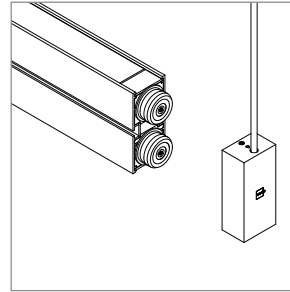

Small Canopy, Double Rail Hub

For use with System | 107

Mounts System | 107 rails to ceiling cable installations.
Available with DoubleBox™ and DoubleRace™.