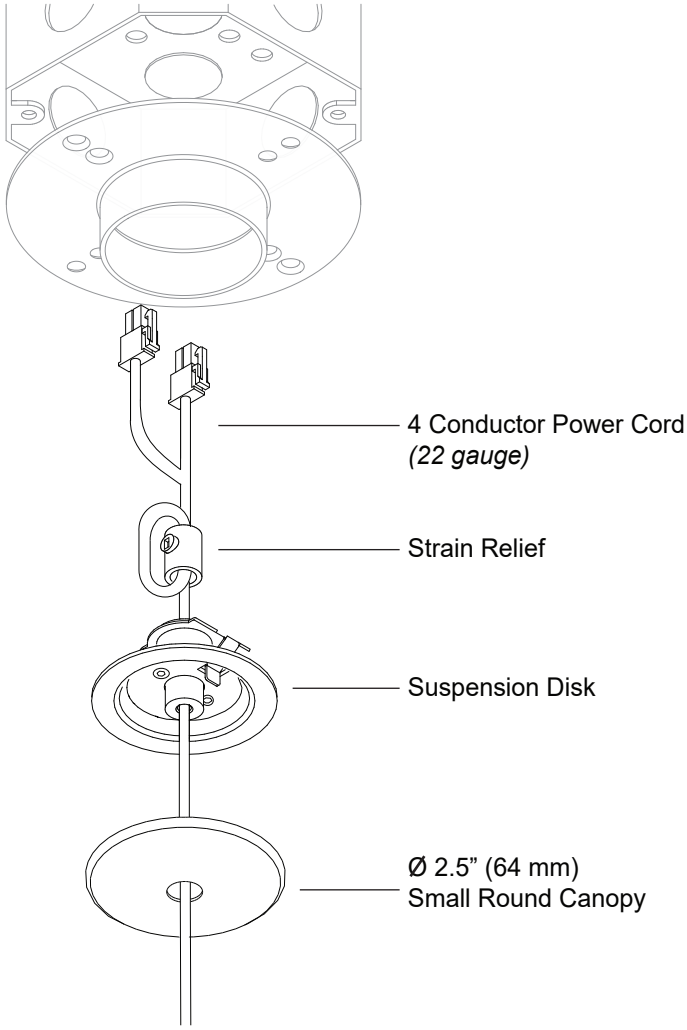

Technical Support: 707-996-9898

BoxRail Corner

RaceRail / WingRail Corner

PART NUMBER 107-BX / RR / WG-CP-XX-CC-4R-2C-L/R-90-YY

DESCRIPTION System LED 107, suspension coupler, 48" or 96" (1219mm or 2438mm) cable, small round canopy, 90° corner, 2 conductor, Available in anodized aluminum (AL) with clear cable and white canopy, white painted (WH) with white cable and white canopy, black anodized (AB) with black cable and black canopy.

DoubleRace Rail Corner

107-DB / DR-HB-XX-CC-2R-4C-YY

PART NUMBER

DESCRIPTION	System LED 107, suspension hub, 48" or 96" (1219mm or 2438mm) cable, small round canopy, 4 conductor, Available in anodized aluminum (AL) with clear cable and white canopy, white painted (WH) with white cable and white canopy, black anodized (AB) with black cable and black canopy.
--------------------	---

Small Canopy, Double Rail Coupler

For use with System | 107

Mounts System | 107 rails to ceiling cable installations.
Available with DoubleBox™ and DoubleRace™.

Technical Support: 707-996-9898

DoubleBox Rail Corner

DoubleRace Rail Corner

PART NUMBER 107-DB / DR-CP-XX-CC-2R-4C-YY

DESCRIPTION System LED 107, suspension coupler, 48" or 96" (1219mm or 2438mm) cable, small round canopy, 4 conductor, Available in anodized aluminum (AL) with clear cable and white canopy, white painted (WH) with white cable and white canopy, black anodized (AB) with black cable and black canopy.