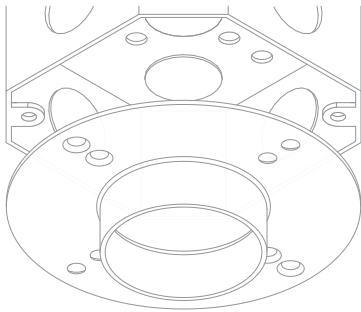

Small Canopy, Single Rail Hub

For use with System | 107

Mounts System | 107 rails to ceiling cable installations. Infinite rotation, angle gauge and lock. Available with BoxRail[®], RaceRail[®] and WingRail[®].

Technical Support: 707-996-9898

BoxRail Corner

RaceRail / WingRail Corner

PART NUMBER 107-BX / RR / WG-HB-XX-CC-2R-2C-YY

DESCRIPTION System LED 107, suspension hub, 48" or 96" (1219mm or 2438mm) cable, small round canopy, 2 conductor, Available in anodized aluminum (AL) with clear cable and white canopy, white painted (WH) with white cable and white canopy, black anodized (AB) with black cable and black canopy.

Small Canopy, Single Rail Coupler

For use with System | 107

Mounts System | 107 rails to ceiling cable installations. Infinite rotation, angle gauge and lock. Available with BoxRail[®], RaceRail[®] and WingRail[®].

Technical Support: 707-996-9898

BoxRail Corner

RaceRail / WingRail Corner

PART NUMBER 107-BX / RR / WG-CP-XX-CC-2R-2C-YY

DESCRIPTION System LED 107, suspension coupler, 48" or 96" (1219mm or 2438mm) cable, small round canopy, 2 conductor, Available in anodized aluminum (AL) with clear cable and white canopy, white painted (WH) with white cable and white canopy, black anodized (AB) with black cable and black canopy.