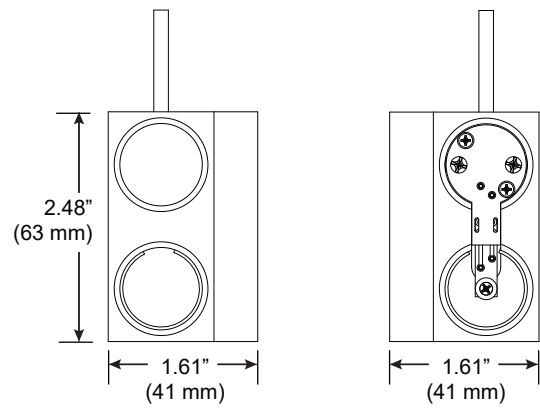

DoubleRace Rail Corner

PART NUMBER 107-DB / DR-CP-XX-CC-2R-4C-YY

DESCRIPTION System LED 107, suspension coupler, 48" or 96" (1219mm or 2438mm) cable, small round canopy, 4 conductor, Available in anodized aluminum (AL) with clear cable and white canopy, white painted (WH) with white cable and white canopy, black anodized (AB) with black cable and black canopy.

Small Canopy, Double Rail Corner

For use with System | 107

Mounts System | 107 rails to ceiling cable installations using a 90° corner. Available with DoubleBox™ and DoubleRace™. Standard power feed is from the right side, left feed is available upon request.

Technical Support: 707-996-9898

DoubleBox Rail Corner

DoubleRace Rail Corner

PART NUMBER 107-DB / DR-CP-XX-CC-2R-4C-L/R-90-YY

DESCRIPTION System LED 107, suspension coupler, 48" or 96" (1219mm or 2438mm) cable, small round canopy, 90° corner, 4 conductor, Available in anodized aluminum (AL) with clear cable and white canopy, white painted (WH) with white cable and white canopy, black anodized (AB) with black cable and black canopy.