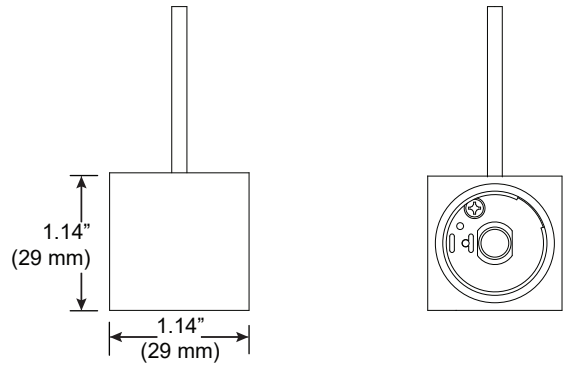

Technical Support: 707-996-9898

BoxRail Corner

RaceRail / WingRail Corner

PART NUMBER 107-BX / RR / WG-HB-XX-CC-2R-2C-YY

DESCRIPTION System LED 107, suspension hub, 48" or 96" (1219mm or 2438mm) cable, small round canopy, 2 conductor, Available in anodized aluminum (AL) with clear cable and white canopy, white painted (WH) with white cable and white canopy, black anodized (AB) with black cable and black canopy.

Small Canopy, Single Rail Coupler

For use with System | 107

Mounts System | 107 rails to ceiling cable installations. Infinite rotation, angle gauge and lock. Available with BoxRail[®], RaceRail[®] and WingRail[®].

Technical Support: 707-996-9898

BoxRail Corner

RaceRail / WingRail Corner

PART NUMBER 107-BX / RR / WG-CP-XX-CC-2R-2C-YY

DESCRIPTION System LED 107, suspension coupler, 48" or 96" (1219mm or 2438mm) cable, small round canopy, 2 conductor, Available in anodized aluminum (AL) with clear cable and white canopy, white painted (WH) with white cable and white canopy, black anodized (AB) with black cable and black canopy.