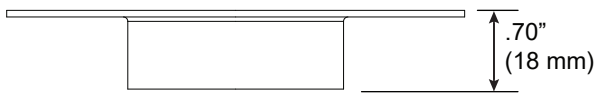

Universal Mounting Plate

For use with System | 107

Mounts System | 107 ceiling cable installations to any standard North American 4" j-box.

Technical Support: 707-996-9898

Orientation for Large Round Canopy Mounting

PART NUMBER **CAN-107-CC-UMP-YY**

DESCRIPTION Canopy, System 107, ceiling cable, universal mounting plate, available in white painted (W1) and black painted (BL)