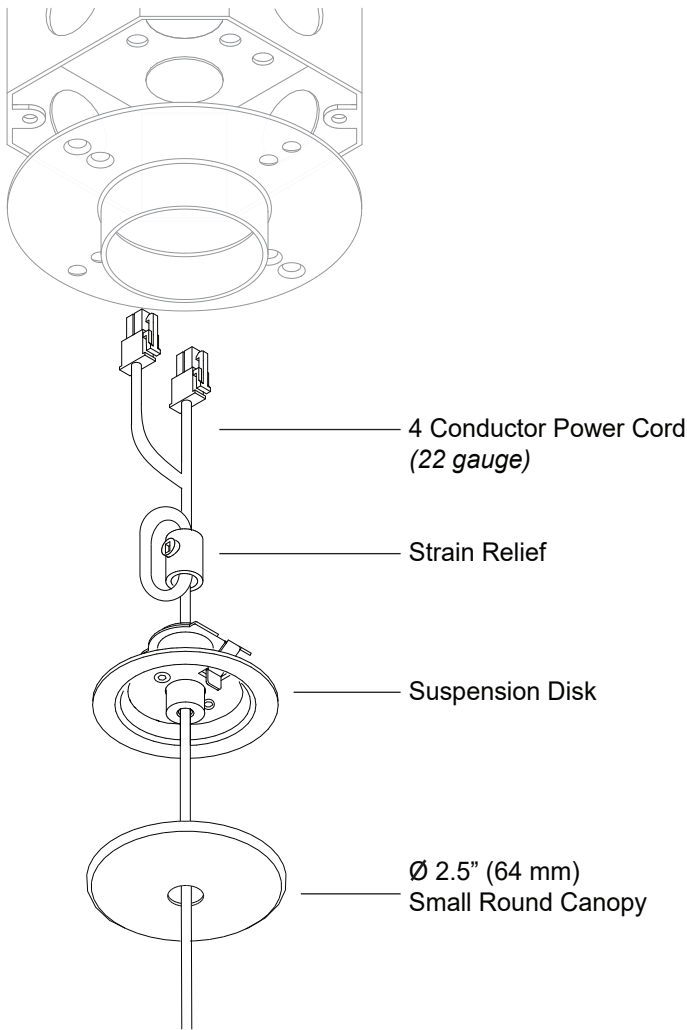

DoubleRace Rail Corner

107-DB / DR-HB-XX-CC-2R-4C-YY

PART NUMBER

DESCRIPTION	System LED 107, suspension hub, 48" or 96" (1219mm or 2438mm) cable, small round canopy, 4 conductor, Available in anodized aluminum (AL) with clear cable and white canopy, white painted (WH) with white cable and white canopy, black anodized (AB) with black cable and black canopy.
--------------------	---

DoubleRace Rail Corner

PART NUMBER 107-DB / DR-CP-XX-CC-2R-4C-YY

DESCRIPTION System LED 107, suspension coupler, 48" or 96" (1219mm or 2438mm) cable, small round canopy, 4 conductor, Available in anodized aluminum (AL) with clear cable and white canopy, white painted (WH) with white cable and white canopy, black anodized (AB) with black cable and black canopy.

Small Canopy, Double Rail Corner

For use with System | 107

Mounts System | 107 rails to ceiling cable installations using a 90° corner. Available with DoubleBox™ and DoubleRace™. Standard power feed is from the right side, left feed is available upon request.

Technical Support: 707-996-9898

DoubleBox Rail Corner

DoubleRace Rail Corner

PART NUMBER 107-DB / DR-CP-XX-CC-2R-4C-L/R-90-YY

DESCRIPTION System LED 107, suspension coupler, 48" or 96" (1219mm or 2438mm) cable, small round canopy, 90° corner, 4 conductor, Available in anodized aluminum (AL) with clear cable and white canopy, white painted (WH) with white cable and white canopy, black anodized (AB) with black cable and black canopy.