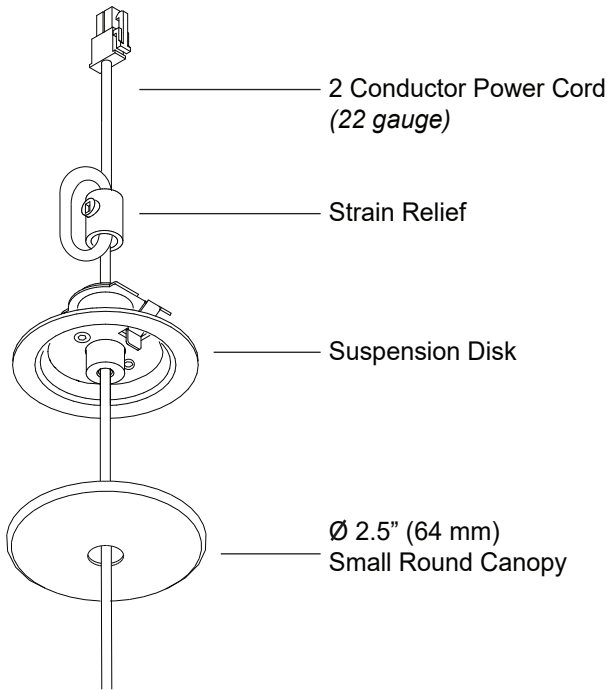

Small Canopy, Single Rail Hub

For use with System | 107

Mounts System | 107 rails to ceiling cable installations. Infinite rotation, angle gauge and lock. Available with BoxRail[®], RaceRail[®] and WingRail[®].

Technical Support: 707-996-9898

BoxRail Corner

RaceRail / WingRail Corner

PART NUMBER 107-BX / RR / WG-HB-XX-CC-2R-2C-YY

DESCRIPTION System LED 107, suspension hub, 48" or 96" (1219mm or 2438mm) cable, small round canopy, 2 conductor, Available in anodized aluminum (AL) with clear cable and white canopy, white painted (WH) with white cable and white canopy, black anodized (AB) with black cable and black canopy.

Technical Support: 707-996-9898

BoxRail Corner

RaceRail / WingRail Corner

PART NUMBER 107-BX / RR / WG-CP-XX-CC-2R-2C-YY

DESCRIPTION System LED 107, suspension coupler, 48" or 96" (1219mm or 2438mm) cable, small round canopy, 2 conductor, Available in anodized aluminum (AL) with clear cable and white canopy, white painted (WH) with white cable and white canopy, black anodized (AB) with black cable and black canopy.

DoubleRace Rail Corner

PART NUMBER 107-DB / DR-CP-XX-CC-2R-4C-YY

DESCRIPTION System LED 107, suspension coupler, 48" or 96" (1219mm or 2438mm) cable, small round canopy, 4 conductor, Available in anodized aluminum (AL) with clear cable and white canopy, white painted (WH) with white cable and white canopy, black anodized (AB) with black cable and black canopy.