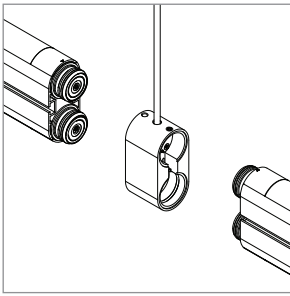

Small Canopy, Double Rail Hub

For use with System | 107

Mounts System | 107 rails to ceiling cable installations.
Available with DoubleBox™ and DoubleRace™.

Technical Support: 707-996-9898

DoubleBox Rail Corner

DoubleRace Rail Corner

107-DB / DR-HB-XX-CC-2R-4C-YY

PART NUMBER

DESCRIPTION	System LED 107, suspension hub, 48" or 96" (1219mm or 2438mm) cable, small round canopy, 4 conductor, Available in anodized aluminum (AL) with clear cable and white canopy, white painted (WH) with white cable and white canopy, black anodized (AB) with black cable and black canopy.
--------------------	---

Small Canopy, Double Rail Coupler

For use with System | 107

Mounts System | 107 rails to ceiling cable installations.
Available with DoubleBox™ and DoubleRace™.

Technical Support: 707-996-9898

DoubleBox Rail Corner

DoubleRace Rail Corner

PART NUMBER 107-DB / DR-CP-XX-CC-2R-4C-YY

DESCRIPTION System LED 107, suspension coupler, 48" or 96" (1219mm or 2438mm) cable, small round canopy, 4 conductor, Available in anodized aluminum (AL) with clear cable and white canopy, white painted (WH) with white cable and white canopy, black anodized (AB) with black cable and black canopy.