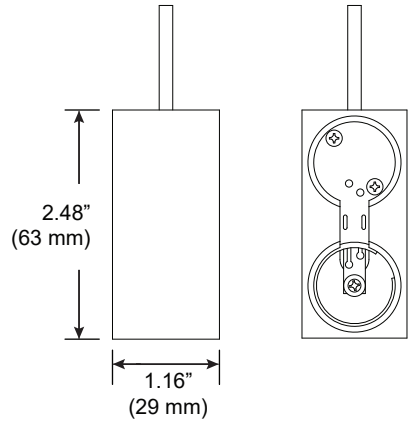

Technical Support: 707-996-9898

BoxRail Corner

RaceRail / WingRail Corner

PART NUMBER 107-BX / RR / WG-CP-XX-CC-4R-2C-L/R-90-YY

DESCRIPTION System LED 107, suspension coupler, 48" or 96" (1219mm or 2438mm) cable, small round canopy, 90° corner, 2 conductor, Available in anodized aluminum (AL) with clear cable and white canopy, white painted (WH) with white cable and white canopy, black anodized (AB) with black cable and black canopy.

DoubleRace Rail Corner

107-DB / DR-HB-XX-CC-2R-4C-YY

PART NUMBER

DESCRIPTION	System LED 107, suspension hub, 48" or 96" (1219mm or 2438mm) cable, small round canopy, 4 conductor, Available in anodized aluminum (AL) with clear cable and white canopy, white painted (WH) with white cable and white canopy, black anodized (AB) with black cable and black canopy.
--------------------	---

Small Canopy, Double Rail Coupler

For use with System | 107

Mounts System | 107 rails to ceiling cable installations.
Available with DoubleBox™ and DoubleRace™.

Technical Support: 707-996-9898

DoubleBox Rail Corner

DoubleRace Rail Corner

PART NUMBER 107-DB / DR-CP-XX-CC-2R-4C-YY

DESCRIPTION System LED 107, suspension coupler, 48" or 96" (1219mm or 2438mm) cable, small round canopy, 4 conductor, Available in anodized aluminum (AL) with clear cable and white canopy, white painted (WH) with white cable and white canopy, black anodized (AB) with black cable and black canopy.