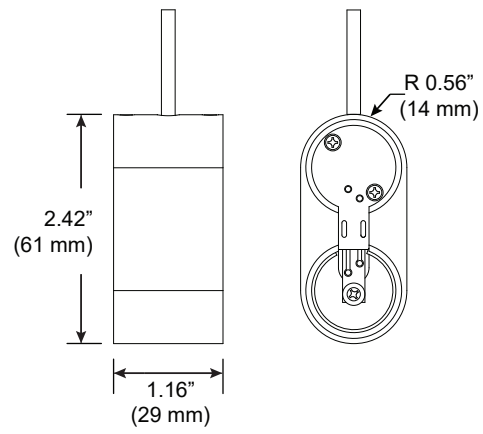

Technical Support: 707-996-9898

BoxRail Corner

RaceRail / WingRail Corner

PART NUMBER 107-BX / RR / WG-HB-XX-CC-2R-2C-YY

DESCRIPTION System LED 107, suspension hub, 48" or 96" (1219mm or 2438mm) cable, small round canopy, 2 conductor, Available in anodized aluminum (AL) with clear cable and white canopy, white painted (WH) with white cable and white canopy, black anodized (AB) with black cable and black canopy.

DoubleRace Rail Corner

107-DB / DR-HB-XX-CC-2R-4C-YY

PART NUMBER

DESCRIPTION	System LED 107, suspension hub, 48" or 96" (1219mm or 2438mm) cable, small round canopy, 4 conductor, Available in anodized aluminum (AL) with clear cable and white canopy, white painted (WH) with white cable and white canopy, black anodized (AB) with black cable and black canopy.
--------------------	---

Small Canopy, Double Rail Coupler

For use with System | 107

Mounts System | 107 rails to ceiling cable installations.
Available with DoubleBox™ and DoubleRace™.

Technical Support: 707-996-9898

DoubleBox Rail Corner

DoubleRace Rail Corner

PART NUMBER 107-DB / DR-CP-XX-CC-2R-4C-YY

DESCRIPTION System LED 107, suspension coupler, 48" or 96" (1219mm or 2438mm) cable, small round canopy, 4 conductor, Available in anodized aluminum (AL) with clear cable and white canopy, white painted (WH) with white cable and white canopy, black anodized (AB) with black cable and black canopy.