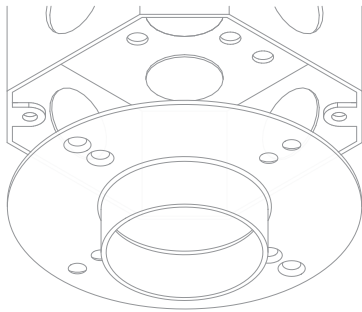

Small Canopy, Single Rail Corner

For use with System | 107

Mounts System | 107 rails to ceiling cable installations using a 90° corner. Available with BoxRail®, RaceRail® and WingRail®. Standard power feed is from the right side, left feed is available upon request.

Technical Support: 707-996-9898