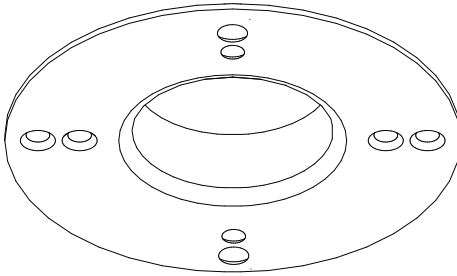

Small Canopy, Double Rail Corner

For use with System | 107

Mounts System | 107 rails to ceiling cable installations using a 90° corner. Available with DoubleBox™ and DoubleRace™. Standard power feed is from the right side, left feed is available upon request.

Technical Support: 707-996-9898

DoubleBox Rail Corner

DoubleRace Rail Corner

PART NUMBER 107-DB / DR-CP-XX-CC-2R-4C-L/R-90-YY

DESCRIPTION System LED 107, suspension coupler, 48" or 96" (1219mm or 2438mm) cable, small round canopy, 90° corner, 4 conductor, Available in anodized aluminum (AL) with clear cable and white canopy, white painted (WH) with white cable and white canopy, black anodized (AB) with black cable and black canopy.

Universal Mounting Plate

For use with System | 107

Mounts System | 107 ceiling cable installations to any standard North American 4" j-box.

Technical Support: 707-996-9898

Orientation for Small Round Canopy Mounting

Orientation for Large Round Canopy Mounting

PART NUMBER **CAN-107-CC-UMP-YY**

DESCRIPTION Canopy, System 107, ceiling cable, universal mounting plate, available in white painted (W1) and black painted (BL)