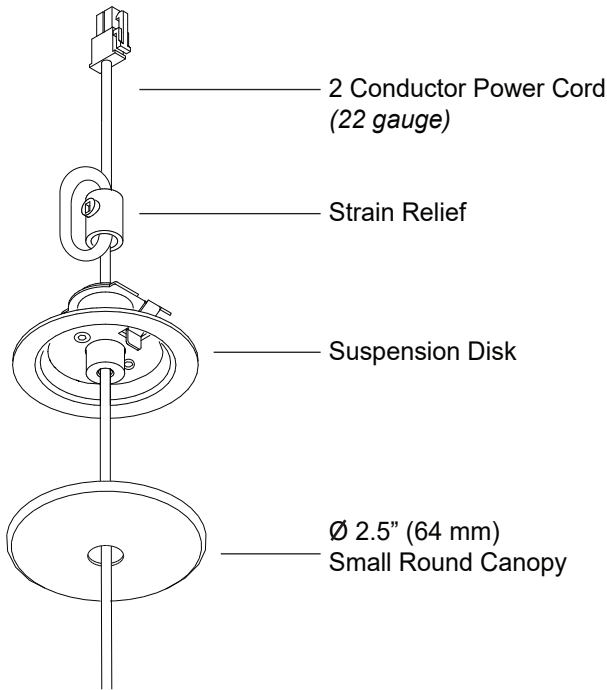

Technical Support: 707-996-9898

BoxRail Corner

RaceRail / WingRail Corner

PART NUMBER 107-BX / RR / WG-HB-XX-CC-2R-2C-YY

DESCRIPTION System LED 107, suspension hub, 48" or 96" (1219mm or 2438mm) cable, small round canopy, 2 conductor, Available in anodized aluminum (AL) with clear cable and white canopy, white painted (WH) with white cable and white canopy, black anodized (AB) with black cable and black canopy.

Small Canopy, Single Rail Coupler

For use with System | 107

Mounts System | 107 rails to ceiling cable installations. Infinite rotation, angle gauge and lock. Available with BoxRail[®], RaceRail[®] and WingRail[®].

Technical Support: 707-996-9898

BoxRail Corner

RaceRail / WingRail Corner

PART NUMBER 107-BX / RR / WG-CP-XX-CC-2R-2C-YY

DESCRIPTION System LED 107, suspension coupler, 48" or 96" (1219mm or 2438mm) cable, small round canopy, 2 conductor, Available in anodized aluminum (AL) with clear cable and white canopy, white painted (WH) with white cable and white canopy, black anodized (AB) with black cable and black canopy.

DoubleRace Rail Corner

PART NUMBER 107-DB / DR-CP-XX-CC-2R-4C-YY

DESCRIPTION System LED 107, suspension coupler, 48" or 96" (1219mm or 2438mm) cable, small round canopy, 4 conductor, Available in anodized aluminum (AL) with clear cable and white canopy, white painted (WH) with white cable and white canopy, black anodized (AB) with black cable and black canopy.