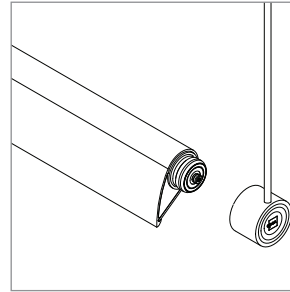

Small Canopy, Single Rail Hub

For use with System | 107

Mounts System | 107 rails to ceiling cable installations. Infinite rotation, angle gauge and lock. Available with BoxRail[®], RaceRail[®] and WingRail[®].

Technical Support: 707-996-9898

BoxRail Corner

RaceRail / WingRail Corner

PART NUMBER 107-BX / RR / WG-HB-XX-CC-2R-2C-YY

DESCRIPTION System LED 107, suspension hub, 48" or 96" (1219mm or 2438mm) cable, small round canopy, 2 conductor, Available in anodized aluminum (AL) with clear cable and white canopy, white painted (WH) with white cable and white canopy, black anodized (AB) with black cable and black canopy.

Technical Support: 707-996-9898

BoxRail Corner

RaceRail / WingRail Corner

PART NUMBER 107-BX / RR / WG-CP-XX-CC-2R-2C-YY

DESCRIPTION System LED 107, suspension coupler, 48" or 96" (1219mm or 2438mm) cable, small round canopy, 2 conductor, Available in anodized aluminum (AL) with clear cable and white canopy, white painted (WH) with white cable and white canopy, black anodized (AB) with black cable and black canopy.