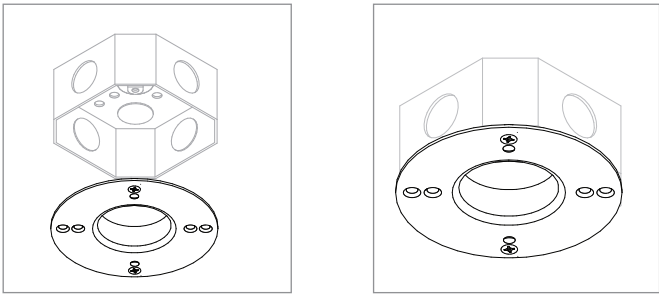

DoubleRace Rail Corner

PART NUMBER 107-DB / DR-CP-XX-CC-2R-4C-YY

DESCRIPTION System LED 107, suspension coupler, 48" or 96" (1219mm or 2438mm) cable, small round canopy, 4 conductor, Available in anodized aluminum (AL) with clear cable and white canopy, white painted (WH) with white cable and white canopy, black anodized (AB) with black cable and black canopy.

Small Canopy, Double Rail Corner

For use with System | 107

Mounts System | 107 rails to ceiling cable installations using a 90° corner. Available with DoubleBox™ and DoubleRace™. Standard power feed is from the right side, left feed is available upon request.

Technical Support: 707-996-9898

DoubleBox Rail Corner

DoubleRace Rail Corner

PART NUMBER 107-DB / DR-CP-XX-CC-2R-4C-L/R-90-YY

DESCRIPTION System LED 107, suspension coupler, 48" or 96" (1219mm or 2438mm) cable, small round canopy, 90° corner, 4 conductor, Available in anodized aluminum (AL) with clear cable and white canopy, white painted (WH) with white cable and white canopy, black anodized (AB) with black cable and black canopy.

Universal Mounting Plate

For use with System | 107

Mounts System | 107 ceiling cable installations to any standard North American 4" j-box.

Technical Support: 707-996-9898

Orientation for Small Round Canopy Mounting