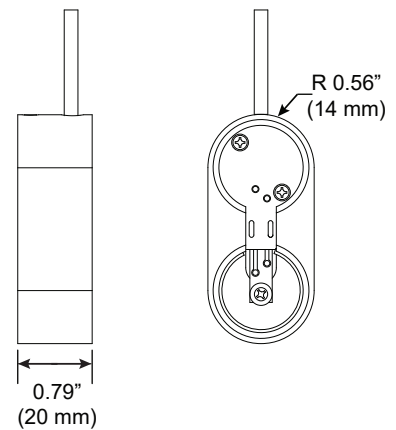

Technical Support: 707-996-9898

BoxRail Corner

RaceRail / WingRail Corner

PART NUMBER 107-BX / RR / WG-HB-XX-CC-2R-2C-YY

DESCRIPTION System LED 107, suspension hub, 48" or 96" (1219mm or 2438mm) cable, small round canopy, 2 conductor, Available in anodized aluminum (AL) with clear cable and white canopy, white painted (WH) with white cable and white canopy, black anodized (AB) with black cable and black canopy.

Technical Support: 707-996-9898

BoxRail Corner

RaceRail / WingRail Corner

PART NUMBER 107-BX / RR / WG-CP-XX-CC-4R-2C-L/R-90-YY

DESCRIPTION System LED 107, suspension coupler, 48" or 96" (1219mm or 2438mm) cable, small round canopy, 90° corner, 2 conductor, Available in anodized aluminum (AL) with clear cable and white canopy, white painted (WH) with white cable and white canopy, black anodized (AB) with black cable and black canopy.

Small Canopy, Double Rail Hub

For use with System | 107

Mounts System | 107 rails to ceiling cable installations.
Available with DoubleBox™ and DoubleRace™.

Technical Support: 707-996-9898

DoubleBox Rail Corner

DoubleRace Rail Corner

107-DB / DR-HB-XX-CC-2R-4C-YY

PART NUMBER

DESCRIPTION	System LED 107, suspension hub, 48" or 96" (1219mm or 2438mm) cable, small round canopy, 4 conductor, Available in anodized aluminum (AL) with clear cable and white canopy, white painted (WH) with white cable and white canopy, black anodized (AB) with black cable and black canopy.
--------------------	---