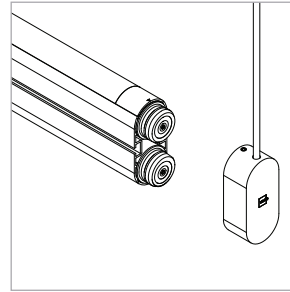

Large Canopy, Double Rail Hub

For use with System | 107

Mounts System | 107 rails to ceiling cable installations.
Available with DoubleBox™ and DoubleRace™.

Technical Support: 707-996-9898