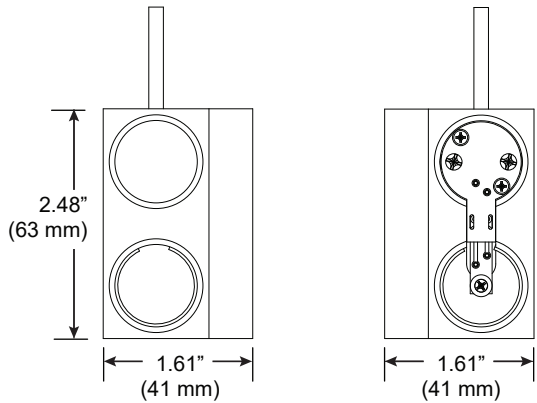

DoubleBox Rail Corner