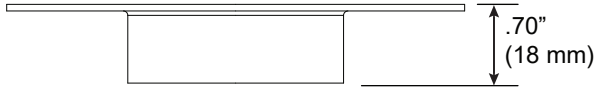

Universal Mounting Plate

For use with System | 107

Mounts System | 107 ceiling cable installations to any standard North American 4" j-box.

Technical Support: 707-996-9898

Orientation for Large Round Canopy Mounting

PART NUMBER **CAN-107-CC-UMP-YY**

DESCRIPTION Canopy, System 107, ceiling cable, universal mounting plate, available in white painted (W1) and black painted (BL)