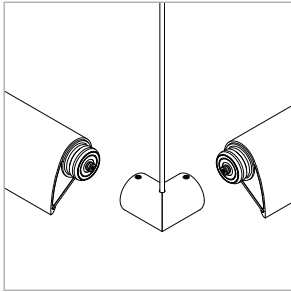

Large Canopy, Single Rail Corner

For use with System | 107

Mounts System | 107 rails to ceiling cable installations using a 90° corner. Available with BoxRail®, RaceRail® and WingRail®. Standard power feed is from the right side, left feed is available upon request.

Technical Support: 707-996-9898