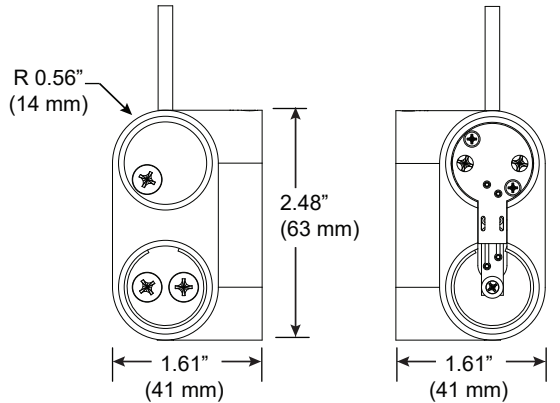

DoubleRace Rail Corner

PART NUMBER 107-DB / DR-CP-XX-CC-4R-4C-L/R-90-YY

DESCRIPTION System LED 107, suspension coupler, 48" or 96" (1219mm or 2438mm) cable, large round canopy, 90° corner, 4 conductor, Available in anodized aluminum (AL) with clear cable and white canopy, white painted (WH) with white cable and white canopy, black anodized (AB) with black cable and black canopy.