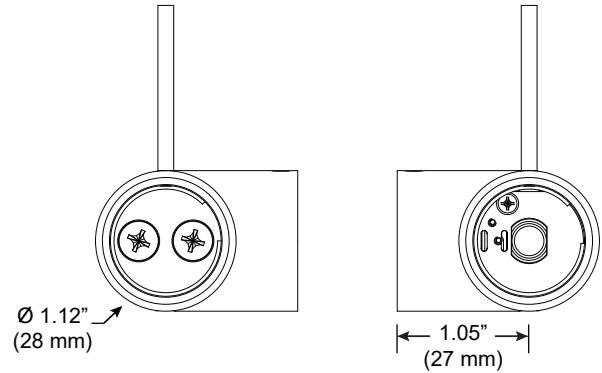

RaceRail / WingRail Corner

PART NUMBER 107-BX / RR / WG-CP-XX-CC-4R-2C-L/R-90-YY

DESCRIPTION System LED 107, suspension coupler, 48" or 96" (1219mm or 2438mm) cable, large round canopy, 90° corner, 2 conductor, Available in anodized aluminum (AL) with clear cable and white canopy, white painted (WH) with white cable and white canopy, black anodized (AB) with black cable and black canopy.