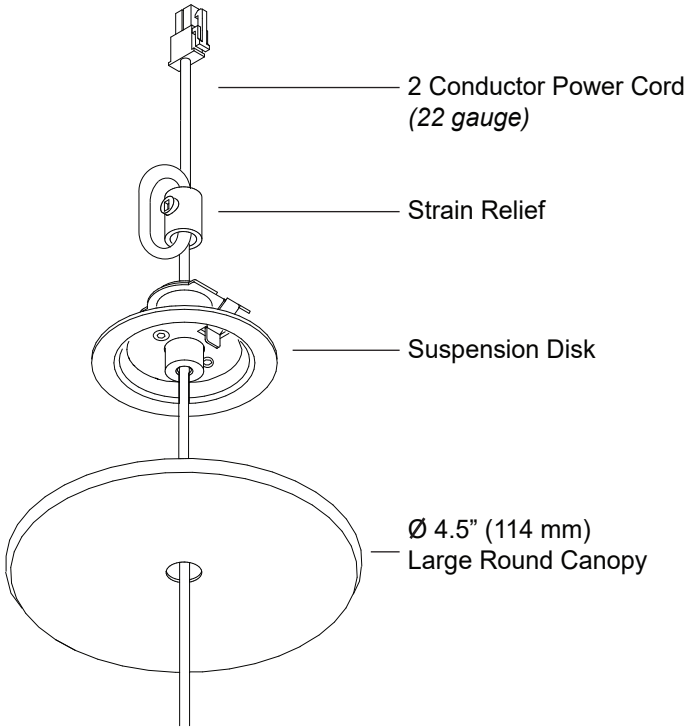

Large Canopy, Single Rail Corner

For use with System | 107

Mounts System | 107 rails to ceiling cable installations using a 90° corner. Available with BoxRail®, RaceRail® and WingRail®. Standard power feed is from the right side, left feed is available upon request.

Technical Support: 707-996-9898