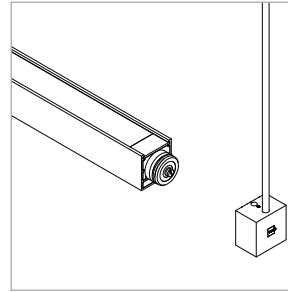

# Large Canopy, Single Rail Hub

For use with System | 107

Mounts System | 107 rails to ceiling cable installations. Infinite rotation, angle gauge and lock. Available with BoxRail<sup>®</sup>, RaceRail<sup>®</sup> and WingRail<sup>®</sup>.