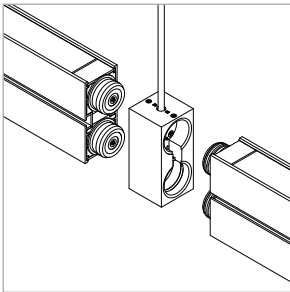

Large Canopy, Double Rail Coupler

For use with System | 107

Mounts System | 107 rails to ceiling cable installations.
Available with DoubleBox™ and DoubleRace™.