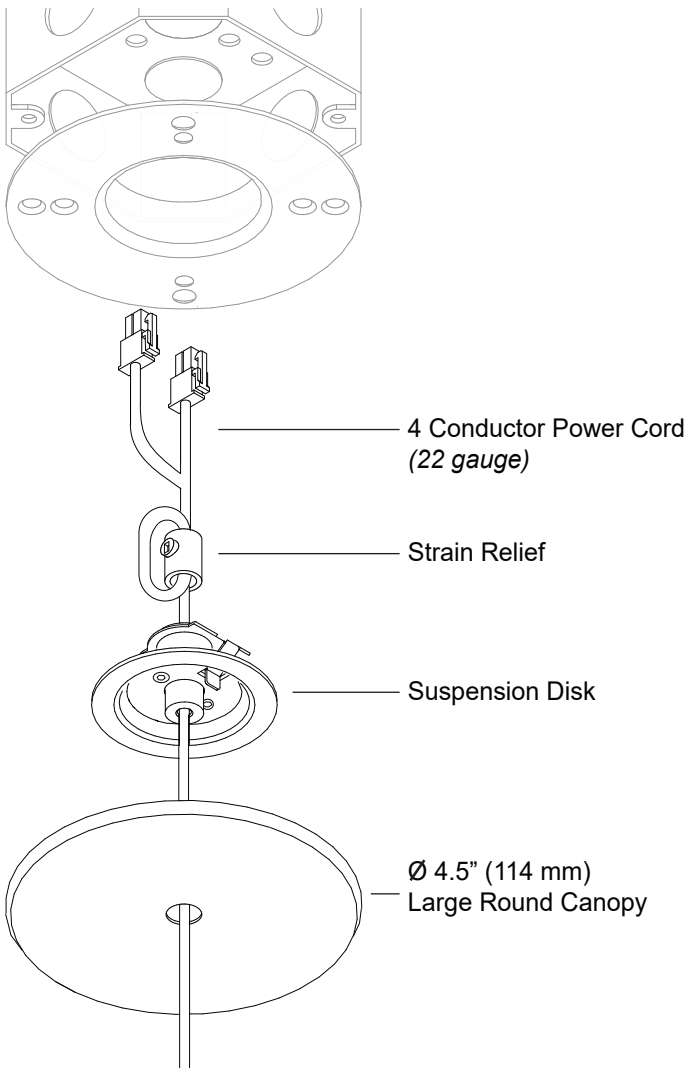

Technical Support: 707-996-9898