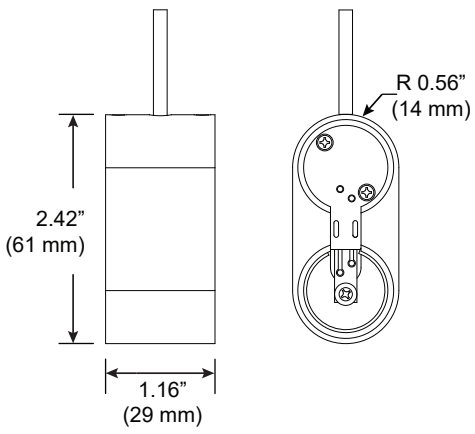

DoubleRace Rail Corner

PART NUMBER 107-DB / DR-CP-XX-CC-4R-4C-YY

DESCRIPTION System LED 107, suspension coupler, 48" or 96" (1219mm or 2438mm) cable, large round canopy, 4 conductor, Available in anodized aluminum (AL) with clear cable and white canopy, white painted (WH) with white cable and white canopy, black anodized (AB) with black cable and black canopy.