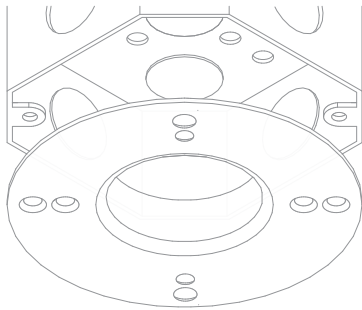

Technical Support: 707-996-9898