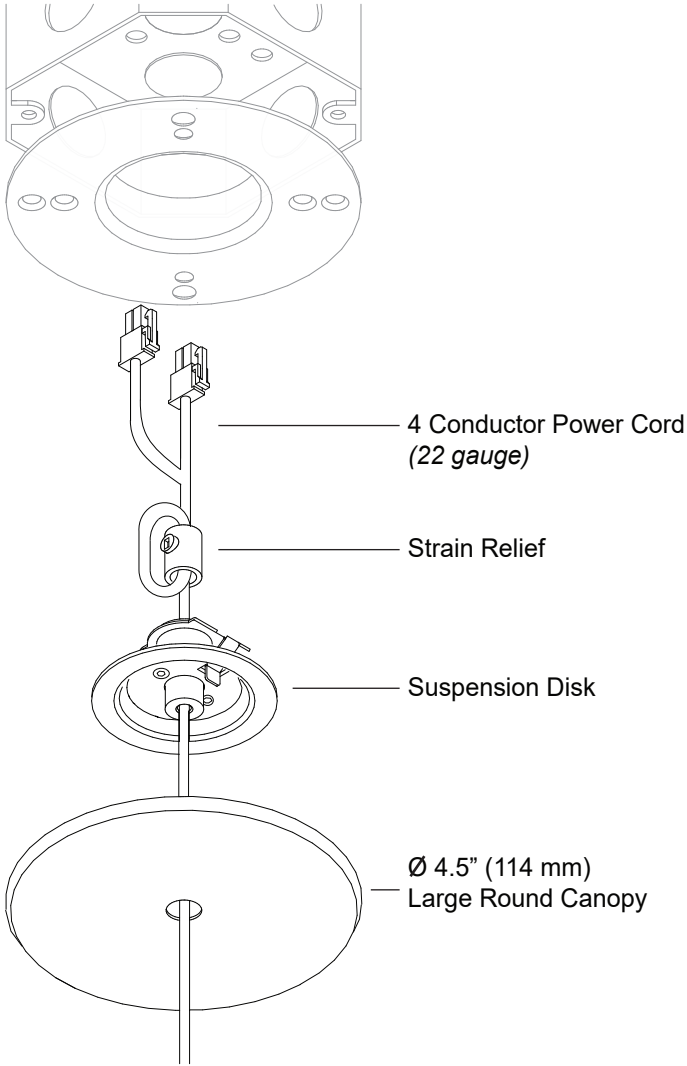

## DoubleRace Rail Corner

**PART NUMBER 107-DB / DR-HB-XX-CC-4R-4C-YY**

**DESCRIPTION** System LED 107, suspension hub, 48" or 96" (1219mm or 2438mm) cable, large round canopy, 4 conductor, Available in anodized aluminum (AL) with clear cable and white canopy, white painted (WH) with white cable and white canopy, black anodized (AB) with black cable and black canopy.

# Large Canopy, Double Rail Coupler

For use with System | 107

Mounts System | 107 rails to ceiling cable installations.  
Available with DoubleBox™ and DoubleRace™.

Technical Support: 707-996-9898

### DoubleRace Rail Corner

**PART NUMBER 107-DB / DR-CP-XX-CC-4R-4C-YY**

**DESCRIPTION** System LED 107, suspension coupler, 48" or 96" (1219mm or 2438mm) cable, large round canopy, 4 conductor, Available in anodized aluminum (AL) with clear cable and white canopy, white painted (WH) with white cable and white canopy, black anodized (AB) with black cable and black canopy.