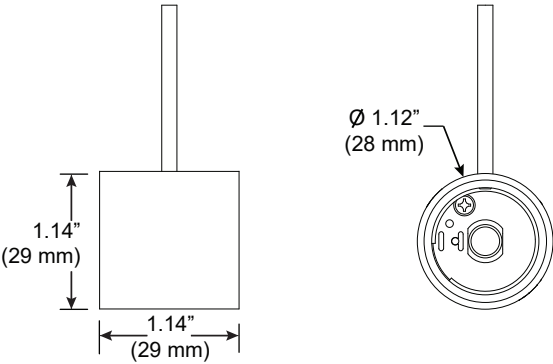

RaceRail / WingRail Corner

PART NUMBER 107-BX / RR / WG-CP-XX-CC-4R-2C-YY

DESCRIPTION System LED 107, suspension coupler, 48" or 96" (1219mm or 2438mm) cable, large round canopy, 2 conductor, Available in anodized aluminum (AL) with clear cable and white canopy, white painted (WH) with white cable and white canopy, black anodized (AB) with black cable and black canopy.