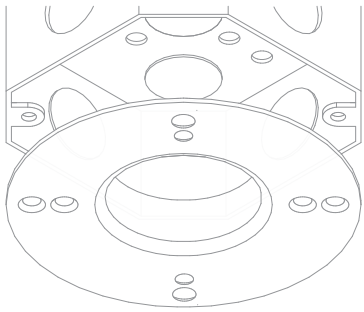

Large Canopy, Single Rail Corner

For use with System | 107

Mounts System | 107 rails to ceiling cable installations using a 90° corner. Available with BoxRail®, RaceRail® and WingRail®. Standard power feed is from the right side, left feed is available upon request.

Technical Support: 707-996-9898