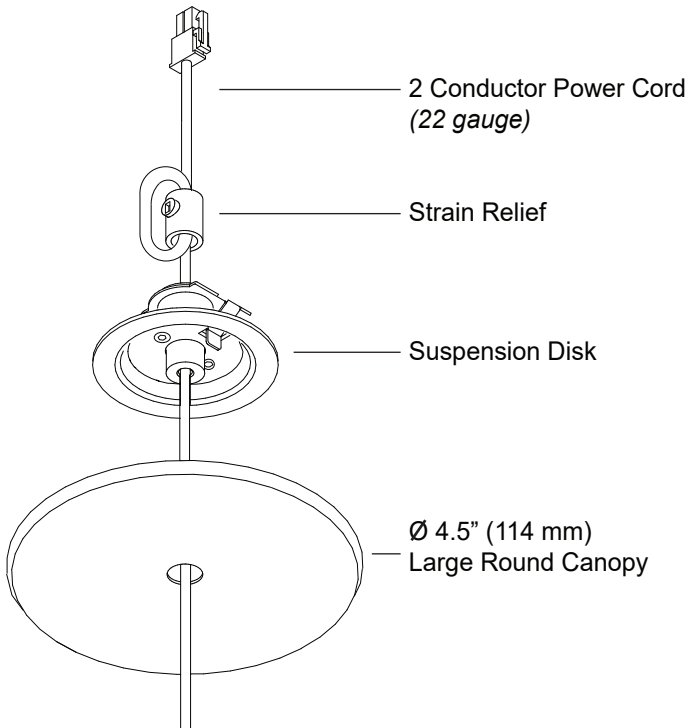

Technical Support: 707-996-9898