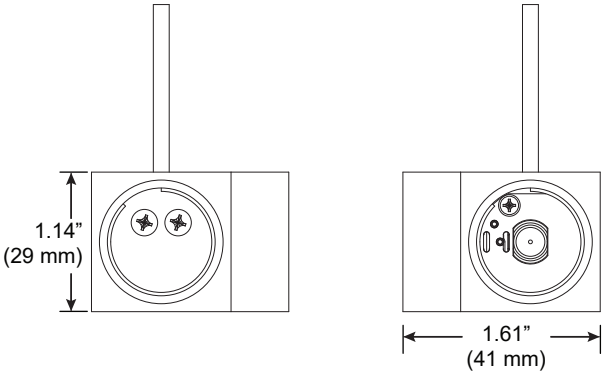

BoxRail Corner