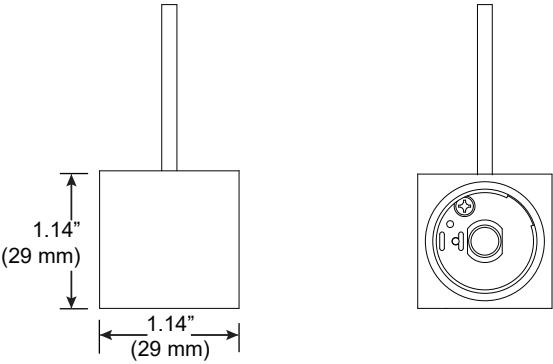

BoxRail Corner