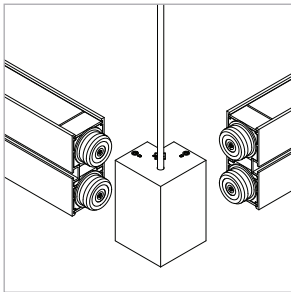

Large Canopy, Double Rail Corner

For use with System | 107

Mounts System | 107 rails to ceiling cable installations using a 90° corner. Available with DoubleBox™ and DoubleRace™. Standard power feed is from the right side, left feed is available upon request.