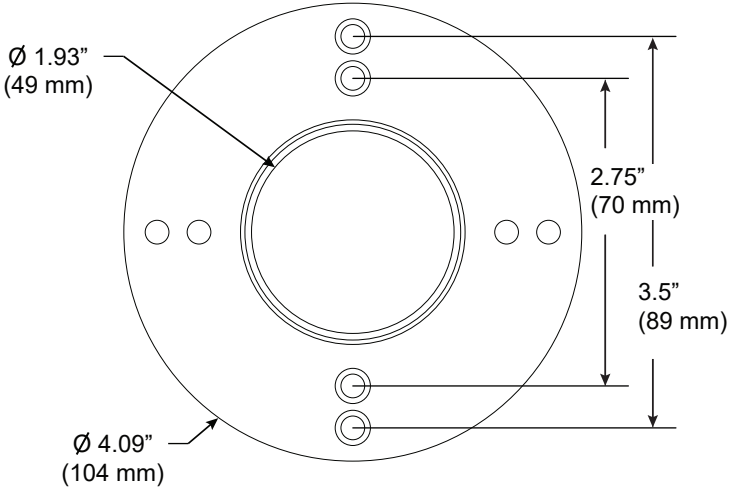

Universal Mounting Plate

For use with System | 107

Mounts System | 107 ceiling cable installations to any standard North American 4" j-box.

Technical Support: 707-996-9898

Orientation for Large Round Canopy Mounting

PART NUMBER **CAN-107-CC-UMP-YY**

DESCRIPTION Canopy, System 107, ceiling cable, universal mounting plate, available in white painted (W1) and black painted (BL)