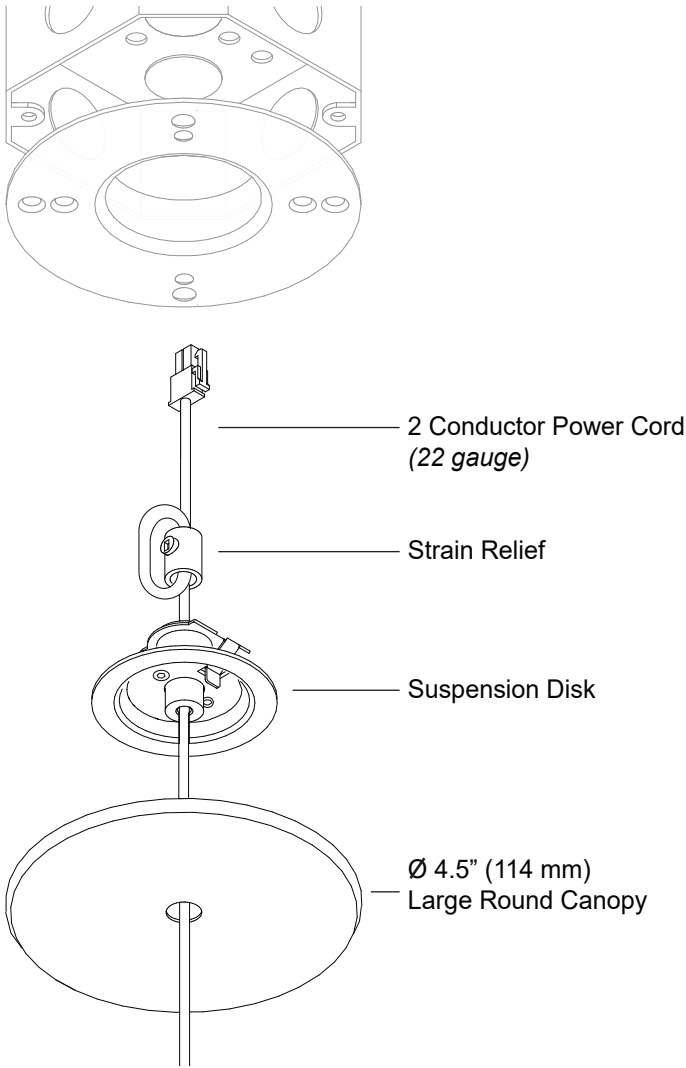

Technical Support: 707-996-9898