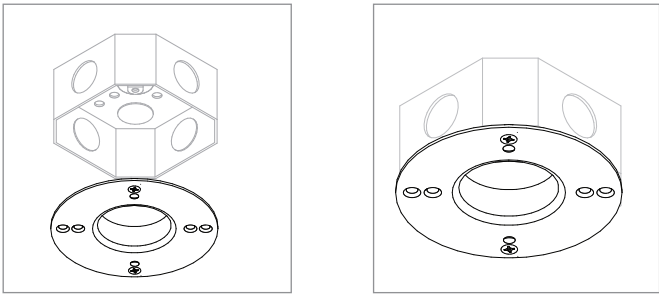

### DoubleRace Rail Corner

**PART NUMBER** 107-DB / DR-CP-XX-CC-4R-4C-L/R-90-YY

**DESCRIPTION** System LED 107, suspension coupler, 48" or 96" (1219mm or 2438mm) cable, large round canopy, 90° corner, 4 conductor, Available in anodized aluminum (AL) with clear cable and white canopy, white painted (WH) with white cable and white canopy, black anodized (AB) with black cable and black canopy.

# Universal Mounting Plate

For use with System | 107

Mounts System | 107 ceiling cable installations to any standard North American 4" j-box.

Technical Support: 707-996-9898

Orientation for Small Round Canopy Mounting