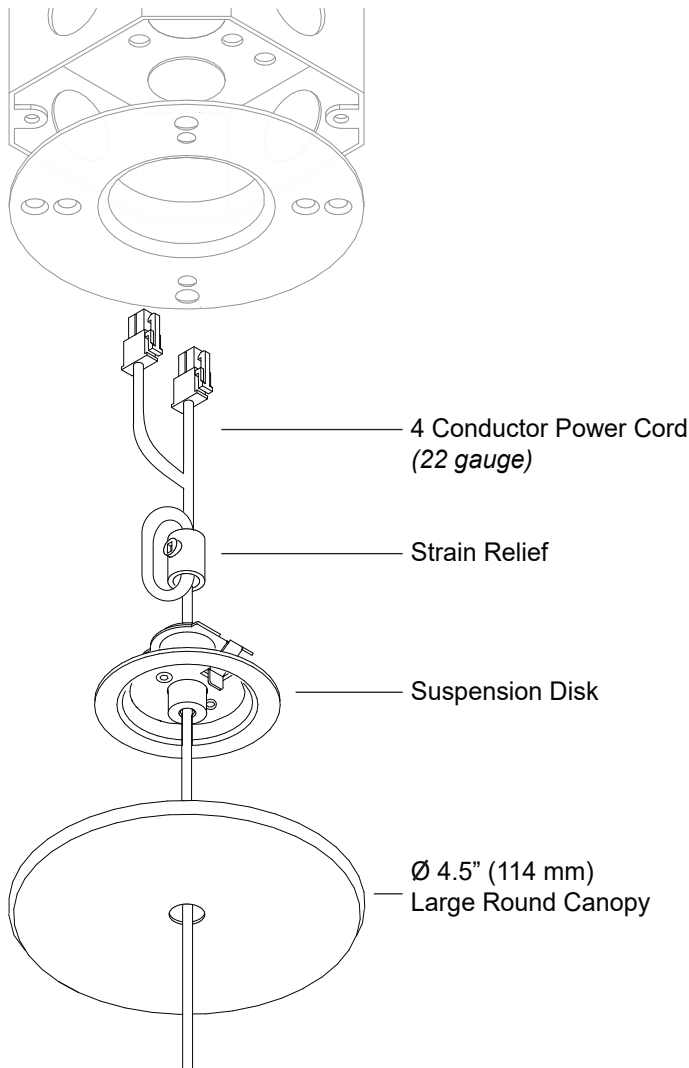

Large Canopy, Double Rail Hub

For use with System | 107

Mounts System | 107 rails to ceiling cable installations.
Available with DoubleBox™ and DoubleRace™.

Technical Support: 707-996-9898