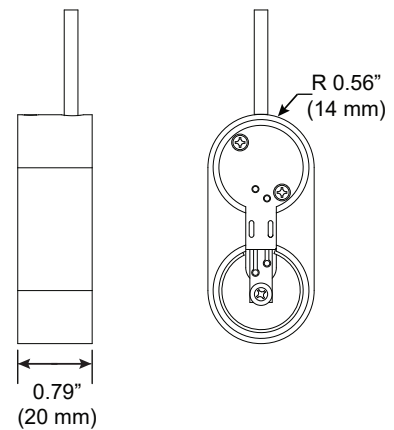

DoubleRace Rail Corner

PART NUMBER 107-DB / DR-HB-XX-CC-4R-4C-YY

DESCRIPTION System LED 107, suspension hub, 48" or 96" (1219mm or 2438mm) cable, large round canopy, 4 conductor, Available in anodized aluminum (AL) with clear cable and white canopy, white painted (WH) with white cable and white canopy, black anodized (AB) with black cable and black canopy.