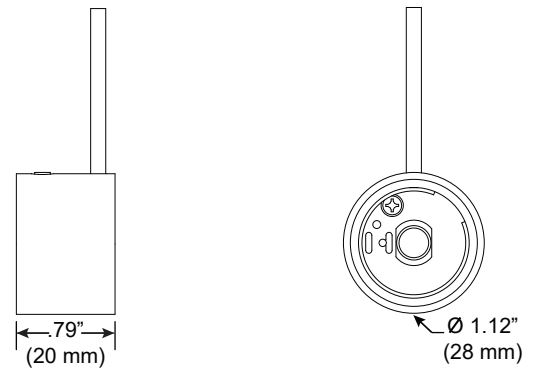

# Large Canopy, Single Rail Hub

For use with System | 107

Mounts System | 107 rails to ceiling cable installations. Infinite rotation, angle gauge and lock. Available with BoxRail<sup>®</sup>, RaceRail<sup>®</sup> and WingRail<sup>®</sup>.

## RaceRail / WingRail Corner

**PART NUMBER** 107-BX / RR / WG-HB-XX-CC-4R-2C-YY

**DESCRIPTION** System LED 107, suspension hub, 48" or 96" (1219mm or 2438mm) cable, large round canopy, 2 conductor, Available in anodized aluminum (AL) with clear cable and white canopy, white painted (WH) with white cable and white canopy, black anodized (AB) with black cable and black canopy.

### RaceRail / WingRail Corner

**PART NUMBER** 107-BX / RR / WG-CP-XX-CC-4R-2C-YY

**DESCRIPTION** System LED 107, suspension coupler, 48" or 96" (1219mm or 2438mm) cable, large round canopy, 2 conductor, Available in anodized aluminum (AL) with clear cable and white canopy, white painted (WH) with white cable and white canopy, black anodized (AB) with black cable and black canopy.

### DoubleRace Rail Corner

**PART NUMBER** 107-DB / DR-CP-XX-CC-4R-4C-L/R-90-YY

**DESCRIPTION** System LED 107, suspension coupler, 48" or 96" (1219mm or 2438mm) cable, large round canopy, 90° corner, 4 conductor, Available in anodized aluminum (AL) with clear cable and white canopy, white painted (WH) with white cable and white canopy, black anodized (AB) with black cable and black canopy.