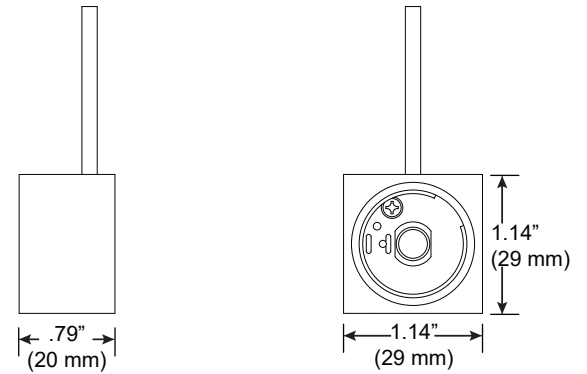

# Large Canopy, Single Rail Hub

For use with System | 107

Mounts System | 107 rails to ceiling cable installations. Infinite rotation, angle gauge and lock. Available with BoxRail<sup>®</sup>, RaceRail<sup>®</sup> and WingRail<sup>®</sup>.

## RaceRail / WingRail Corner

**PART NUMBER** 107-BX / RR / WG-HB-XX-CC-4R-2C-YY

**DESCRIPTION** System LED 107, suspension hub, 48" or 96" (1219mm or 2438mm) cable, large round canopy, 2 conductor, Available in anodized aluminum (AL) with clear cable and white canopy, white painted (WH) with white cable and white canopy, black anodized (AB) with black cable and black canopy.