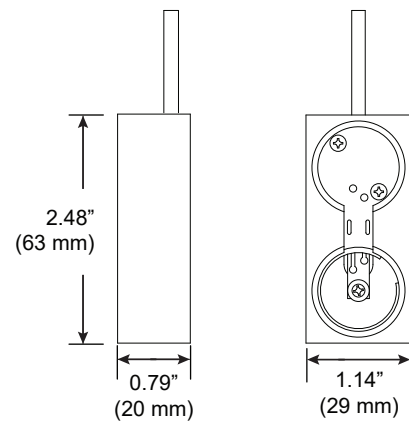

## RaceRail / WingRail Corner

**PART NUMBER** 107-BX / RR / WG-HB-XX-CC-4R-2C-YY

**DESCRIPTION** System LED 107, suspension hub, 48" or 96" (1219mm or 2438mm) cable, large round canopy, 2 conductor, Available in anodized aluminum (AL) with clear cable and white canopy, white painted (WH) with white cable and white canopy, black anodized (AB) with black cable and black canopy.

### RaceRail / WingRail Corner

**PART NUMBER** 107-BX / RR / WG-CP-XX-CC-4R-2C-L/R-90-YY

**DESCRIPTION** System LED 107, suspension coupler, 48" or 96" (1219mm or 2438mm) cable, large round canopy, 90° corner, 2 conductor, Available in anodized aluminum (AL) with clear cable and white canopy, white painted (WH) with white cable and white canopy, black anodized (AB) with black cable and black canopy.

# Large Canopy, Double Rail Hub

For use with System | 107

Mounts System | 107 rails to ceiling cable installations.  
Available with DoubleBox™ and DoubleRace™.

Technical Support: 707-996-9898

## DoubleRace Rail Corner

**PART NUMBER 107-DB / DR-HB-XX-CC-4R-4C-YY**

**DESCRIPTION** System LED 107, suspension hub, 48" or 96" (1219mm or 2438mm) cable, large round canopy, 4 conductor, Available in anodized aluminum (AL) with clear cable and white canopy, white painted (WH) with white cable and white canopy, black anodized (AB) with black cable and black canopy.