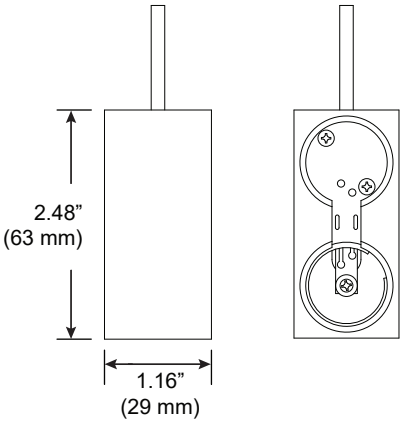

## DoubleRace Rail Corner

**PART NUMBER 107-DB / DR-HB-XX-CC-4R-4C-YY**

**DESCRIPTION** System LED 107, suspension hub, 48" or 96" (1219mm or 2438mm) cable, large round canopy, 4 conductor, Available in anodized aluminum (AL) with clear cable and white canopy, white painted (WH) with white cable and white canopy, black anodized (AB) with black cable and black canopy.

# Large Canopy, Double Rail Coupler

For use with System | 107

Mounts System | 107 rails to ceiling cable installations.  
Available with DoubleBox™ and DoubleRace™.

Technical Support: 707-996-9898

### DoubleRace Rail Corner

**PART NUMBER 107-DB / DR-CP-XX-CC-4R-4C-YY**

**DESCRIPTION** System LED 107, suspension coupler, 48" or 96" (1219mm or 2438mm) cable, large round canopy, 4 conductor, Available in anodized aluminum (AL) with clear cable and white canopy, white painted (WH) with white cable and white canopy, black anodized (AB) with black cable and black canopy.