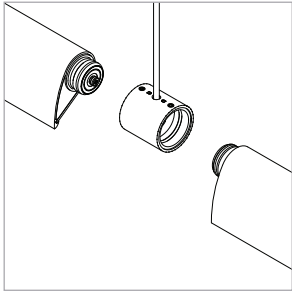

## RaceRail / WingRail Corner

**PART NUMBER** 107-BX / RR / WG-HB-XX-CC-4R-2C-YY

**DESCRIPTION** System LED 107, suspension hub, 48" or 96" (1219mm or 2438mm) cable, large round canopy, 2 conductor, Available in anodized aluminum (AL) with clear cable and white canopy, white painted (WH) with white cable and white canopy, black anodized (AB) with black cable and black canopy.

# Large Canopy, Single Rail Coupler

For use with System | 107

Mounts System | 107 rails to ceiling cable installations. Infinite rotation, angle gauge and lock. Available with BoxRail<sup>®</sup>, RaceRail<sup>®</sup> and WingRail<sup>®</sup>.