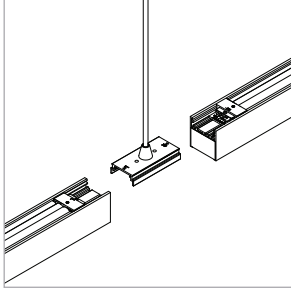

Large Canopy, Direct/Indirect Coupler

For use with System | 207

Connects System | 207 rails together for ceiling cable installations.

Technical Support: 707-996-9898

PART NUMBER 207-BX-CP-XX-CC-4R-4C-YY

DESCRIPTION System LED 207, suspension coupler, 48" or 96" (1219mm or 2438mm) cable, large round canopy, 4 conductor with PCBA and terminal, Available in anodized aluminum (AL) and white painted (WH) with white cable and white canopy, black anodized (AB) with black cable and black canopy.

Large Canopy, Direct/Indirect Right Hub

For use with System | 207

Mounts System | 207 rails together for ceiling cable installations.

Technical Support: 707-996-9898

PART NUMBER 207-BX-HB-XX-CC-4R-4C-R-YY

DESCRIPTION System LED 207, right powered suspension hub, 48" or 96" (1219mm or 2438mm) cable, large round canopy, 4 conductor with PCBA and terminal, Available in anodized aluminum (AL) and white painted (WH) with white cable and white canopy, black anodized (AB) with black cable and black canopy.

DESCRIPTION System LED 207, suspension coupler, 48" or 96" (1219mm or 2438mm) cable, large round canopy, 2 conductor with PCBA and terminal, Available in anodized aluminum (AL) and white painted (WH) with white cable and white canopy, black anodized (AB) with black cable and black canopy.