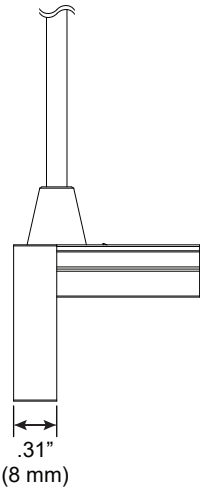

Technical Support: 707-996-9898