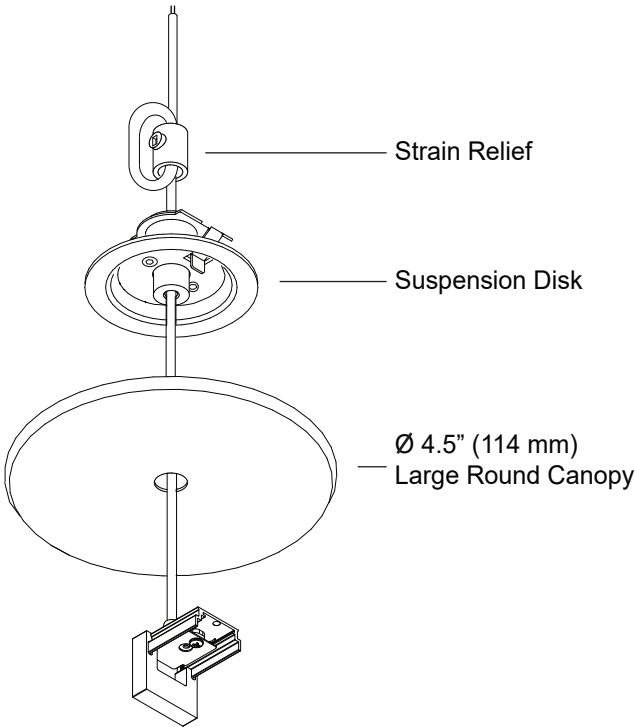

Large Canopy, Direct/Indirect Coupler

For use with System | 207

Connects System | 207 rails together for ceiling cable installations.

Technical Support: 707-996-9898

PART NUMBER 207-BX-CP-XX-CC-4R-4C-YY

DESCRIPTION System LED 207, suspension coupler, 48" or 96" (1219mm or 2438mm) cable, large round canopy, 4 conductor with PCBA and terminal, Available in anodized aluminum (AL) and white painted (WH) with white cable and white canopy, black anodized (AB) with black cable and black canopy.

DESCRIPTION System LED 207, suspension coupler, 48" or 96" (1219mm or 2438mm) cable, large round canopy, 2 conductor with PCBA and terminal, Available in anodized aluminum (AL) and white painted (WH) with white cable and white canopy, black anodized (AB) with black cable and black canopy.

DESCRIPTION System LED 207, right powered suspension hub, 48" or 96" (1219mm or 2438mm) cable, large round canopy, 2 conductor with PCBA and terminal, Available in anodized aluminum (AL) and white painted (WH) with white cable and white canopy, black anodized (AB) with black cable and black canopy.

Large Canopy, Left Hub

For use with System | 207

Mounts System | 207 rails together for ceiling cable installations.

Technical Support: 707-996-9898

PART NUMBER 207-BX-HB-XX-CC-4R-L-YY

DESCRIPTION System LED 207, left non-powered suspension hub, 48" or 96" (1219 mm or 2438 mm) cable, large round canopy, 4 conductor without PCBA and terminal, Available in anodized aluminum (AL) and white painted (WH) with white cable and white canopy, black anodized (AB) with black cable and black canopy.