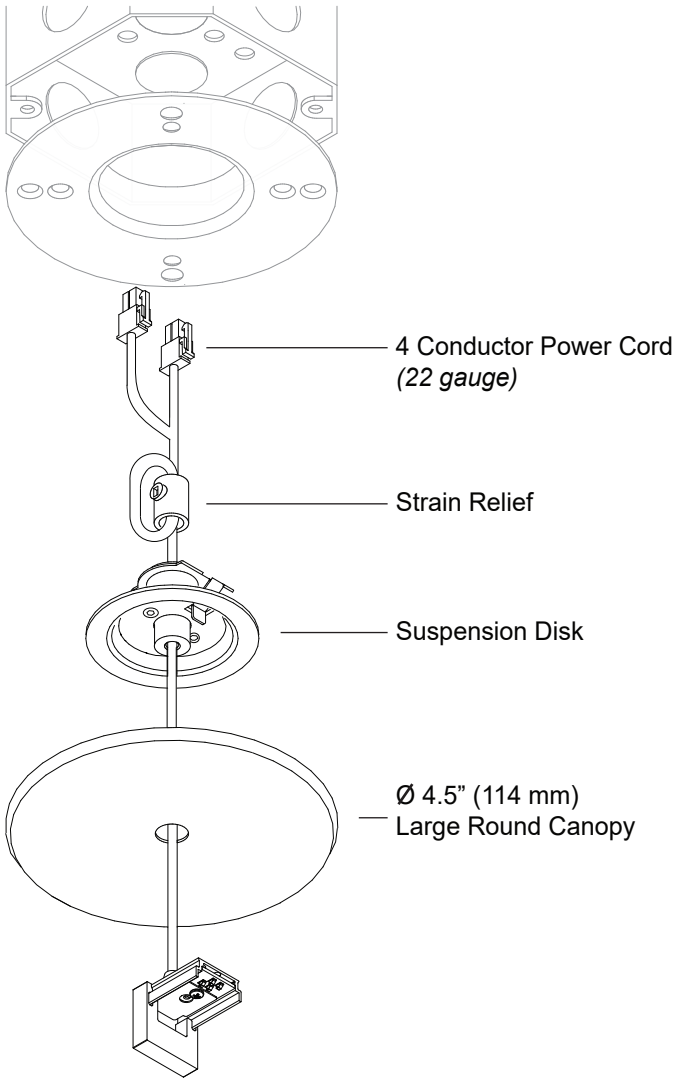

Technical Support: 707-996-9898