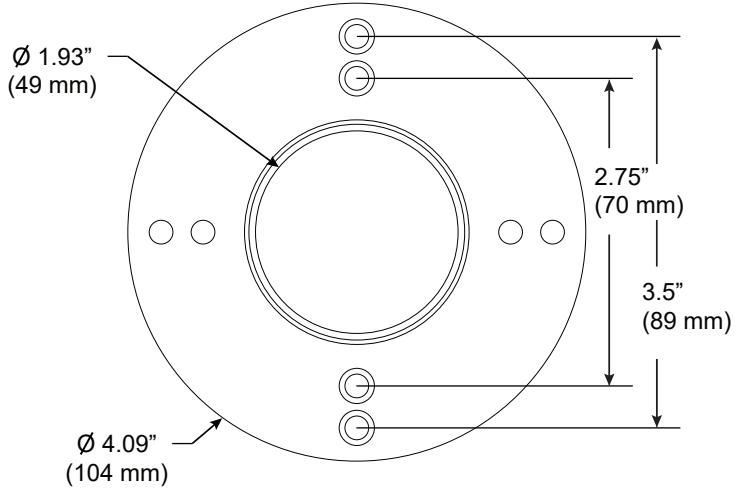

DESCRIPTION System LED 207, right powered suspension hub, 48" or 96" (1219mm or 2438mm) cable, large round canopy, 2 conductor with PCBA and terminal, Available in anodized aluminum (AL) and white painted (WH) with white cable and white canopy, black anodized (AB) with black cable and black canopy.

Large Canopy, Left Hub

For use with System | 207

Mounts System | 207 rails together for ceiling cable installations.

Technical Support: 707-996-9898

PART NUMBER 207-BX-HB-XX-CC-4R-L-YY

DESCRIPTION System LED 207, left non-powered suspension hub, 48" or 96" (1219 mm or 2438 mm) cable, large round canopy, 4 conductor without PCBA and terminal, Available in anodized aluminum (AL) and white painted (WH) with white cable and white canopy, black anodized (AB) with black cable and black canopy.

Universal Mounting Plate

For use with System | 107 | 207 | 707

Mounts System | 107 ceiling cable installations to any standard North American 4" j-box.

Technical Support: 707-996-9898

Orientation for Small Round Canopy Mounting

Orientation for Large Round Canopy Mounting

PART NUMBER **CAN-107-CC-UMP-YY**

DESCRIPTION Canopy, System 107, ceiling cable, universal mounting plate, available in white painted (W4) and black painted (BL)