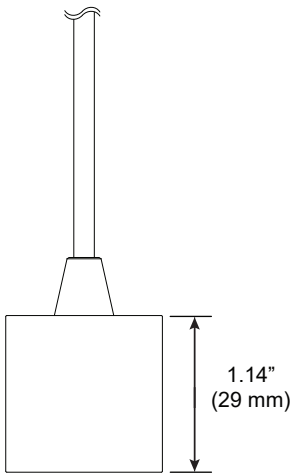

Large Canopy, Direct/Indirect Coupler

For use with System | 207

Connects System | 207 rails together for ceiling cable installations.

Technical Support: 707-996-9898

PART NUMBER 207-BX-CP-XX-CC-4R-4C-YY

DESCRIPTION System LED 207, suspension coupler, 48" or 96" (1219mm or 2438mm) cable, large round canopy, 4 conductor with PCBA and terminal, Available in anodized aluminum (AL) and white painted (WH) with white cable and white canopy, black anodized (AB) with black cable and black canopy.

Large Canopy, Single Direction Coupler

For use with System | 207

Connects System | 207 rails together for ceiling cable installations.

Technical Support: 707-996-9898

PART NUMBER 207-BX-CP-XX-CC-(UL/DL)-4R-2C-YY

DESCRIPTION System LED 207, suspension coupler, 48" or 96" (1219mm or 2438mm) cable, large round canopy, 2 conductor with PCBA and terminal, Available in anodized aluminum (AL) and white painted (WH) with white cable and white canopy, black anodized (AB) with black cable and black canopy.

Large Canopy, Single Direction Right Hub

For use with System | 207

Mounts System | 207 rails together for ceiling cable installations.

Technical Support: 707-996-9898

PART NUMBER 207-BX-HB-XX-CC-(UL/DL)-4R-2C-R-YY