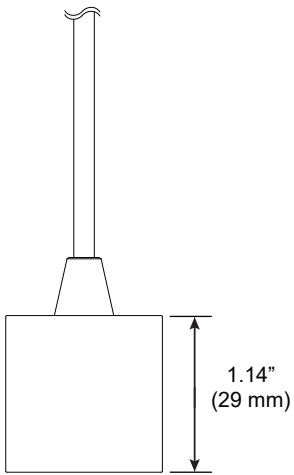

Large Canopy, Direct/Indirect Coupler

For use with System | 207

Connects System | 207 rails together for ceiling cable installations.

Technical Support: 707-996-9898

PART NUMBER 207-BX-CP-XX-CC-4R-4C-YY

DESCRIPTION System LED 207, suspension coupler, 48" or 96" (1219mm or 2438mm) cable, large round canopy, 4 conductor with PCBA and terminal, Available in anodized aluminum (AL) and white painted (WH) with white cable and white canopy, black anodized (AB) with black cable and black canopy.

Large Canopy, Direct/Indirect Right Hub

For use with System | 207

Mounts System | 207 rails together for ceiling cable installations.

Technical Support: 707-996-9898

PART NUMBER 207-BX-HB-XX-CC-4R-4C-R-YY

DESCRIPTION System LED 207, right powered suspension hub, 48" or 96" (1219mm or 2438mm) cable, large round canopy, 4 conductor with PCBA and terminal, Available in anodized aluminum (AL) and white painted (WH) with white cable and white canopy, black anodized (AB) with black cable and black canopy.

DESCRIPTION System LED 207, suspension coupler, 48" or 96" (1219mm or 2438mm) cable, large round canopy, 2 conductor with PCBA and terminal, Available in anodized aluminum (AL) and white painted (WH) with white cable and white canopy, black anodized (AB) with black cable and black canopy.