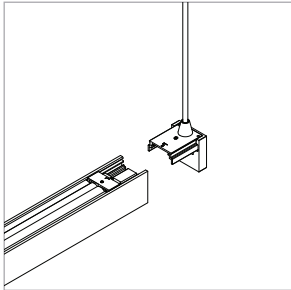

Large Canopy, Left Hub

For use with System | 207

Mounts System | 207 rails together for ceiling cable installations.