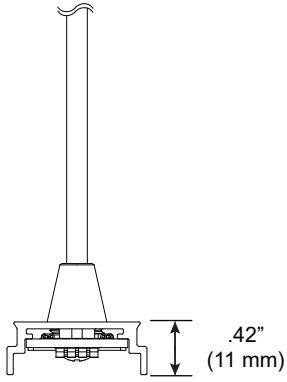

Large Canopy, Direct/Indirect Coupler

For use with System | 207

Connects System | 207 rails together for ceiling cable installations.

Technical Support: 707-996-9898

PART NUMBER 207-BX-CP-XX-CC-4R-4C-YY

DESCRIPTION System LED 207, suspension coupler, 48" or 96" (1219mm or 2438mm) cable, large round canopy, 4 conductor with PCBA and terminal, Available in anodized aluminum (AL) and white painted (WH) with white cable and white canopy, black anodized (AB) with black cable and black canopy.

Large Canopy, Direct/Indirect Right Hub

For use with System | 207

Mounts System | 207 rails together for ceiling cable installations.

Technical Support: 707-996-9898

PART NUMBER 207-BX-HB-XX-CC-4R-4C-R-YY

DESCRIPTION System LED 207, right powered suspension hub, 48" or 96" (1219mm or 2438mm) cable, large round canopy, 4 conductor with PCBA and terminal, Available in anodized aluminum (AL) and white painted (WH) with white cable and white canopy, black anodized (AB) with black cable and black canopy.

DESCRIPTION System LED 207, suspension coupler, 48" or 96" (1219mm or 2438mm) cable, large round canopy, 2 conductor with PCBA and terminal, Available in anodized aluminum (AL) and white painted (WH) with white cable and white canopy, black anodized (AB) with black cable and black canopy.