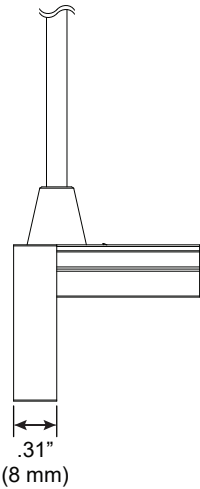

Large Canopy, Direct/Indirect Coupler

For use with System | 207

Connects System | 207 rails together for ceiling cable installations.

Technical Support: 707-996-9898

PART NUMBER 207-BX-CP-XX-CC-4R-4C-YY

DESCRIPTION System LED 207, suspension coupler, 48" or 96" (1219mm or 2438mm) cable, large round canopy, 4 conductor with PCBA and terminal, Available in anodized aluminum (AL) and white painted (WH) with white cable and white canopy, black anodized (AB) with black cable and black canopy.

Large Canopy, Direct/Indirect Right Hub

For use with System | 207

Mounts System | 207 rails together for ceiling cable installations.

Technical Support: 707-996-9898

PART NUMBER 207-BX-HB-XX-CC-4R-4C-R-YY

DESCRIPTION System LED 207, right powered suspension hub, 48" or 96" (1219mm or 2438mm) cable, large round canopy, 4 conductor with PCBA and terminal, Available in anodized aluminum (AL) and white painted (WH) with white cable and white canopy, black anodized (AB) with black cable and black canopy.

DESCRIPTION System LED 207, suspension coupler, 48" or 96" (1219mm or 2438mm) cable, large round canopy, 2 conductor with PCBA and terminal, Available in anodized aluminum (AL) and white painted (WH) with white cable and white canopy, black anodized (AB) with black cable and black canopy.