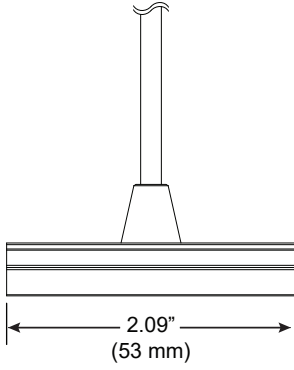

Large Canopy, Direct/Indirect Coupler

For use with System | 207

Connects System | 207 rails together for ceiling cable installations.

Technical Support: 707-996-9898

PART NUMBER 207-BX-CP-XX-CC-4R-4C-YY

DESCRIPTION System LED 207, suspension coupler, 48" or 96" (1219mm or 2438mm) cable, large round canopy, 4 conductor with PCBA and terminal, Available in anodized aluminum (AL) and white painted (WH) with white cable and white canopy, black anodized (AB) with black cable and black canopy.

Large Canopy, Direct/Indirect Right Hub

For use with System | 207

Mounts System | 207 rails together for ceiling cable installations.

Technical Support: 707-996-9898

PART NUMBER 207-BX-HB-XX-CC-4R-4C-R-YY

DESCRIPTION System LED 207, right powered suspension hub, 48" or 96" (1219mm or 2438mm) cable, large round canopy, 4 conductor with PCBA and terminal, Available in anodized aluminum (AL) and white painted (WH) with white cable and white canopy, black anodized (AB) with black cable and black canopy.

DESCRIPTION System LED 207, suspension coupler, 48" or 96" (1219mm or 2438mm) cable, large round canopy, 2 conductor with PCBA and terminal, Available in anodized aluminum (AL) and white painted (WH) with white cable and white canopy, black anodized (AB) with black cable and black canopy.