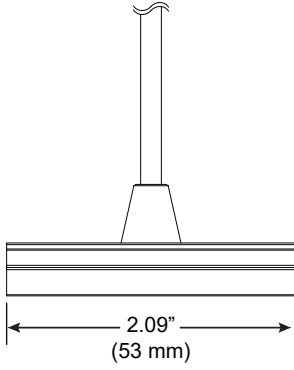

Large Canopy, Direct/Indirect Coupler

For use with System | 207

Connects System | 207 rails together for ceiling cable installations.

Technical Support: 707-996-9898

PART NUMBER 207-BX-CP-XX-CC-4R-4C-YY

DESCRIPTION System LED 207, suspension coupler, 48" or 96" (1219mm or 2438mm) cable, large round canopy, 4 conductor with PCBA and terminal, Available in anodized aluminum (AL) and white painted (WH) with white cable and white canopy, black anodized (AB) with black cable and black canopy.

DESCRIPTION System LED 207, right powered suspension hub, 48" or 96" (1219mm or 2438mm) cable, large round canopy, 4 conductor with PCBA and terminal, Available in anodized aluminum (AL) and white painted (WH) with white cable and white canopy, black anodized (AB) with black cable and black canopy.

Large Canopy, Single Direction Coupler

For use with System | 207

Connects System | 207 rails together for ceiling cable installations.

Technical Support: 707-996-9898

PART NUMBER 207-BX-CP-XX-CC-(UL/DL)-4R-2C-YY

DESCRIPTION System LED 207, suspension coupler, 48" or 96" (1219mm or 2438mm) cable, large round canopy, 2 conductor with PCBA and terminal, Available in anodized aluminum (AL) and white painted (WH) with white cable and white canopy, black anodized (AB) with black cable and black canopy.