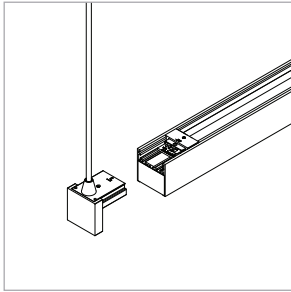

Large Canopy, Direct/Indirect Coupler

For use with System | 207

Connects System | 207 rails together for ceiling cable installations.

Technical Support: 707-996-9898

PART NUMBER 207-BX-CP-XX-CC-4R-4C-YY

DESCRIPTION System LED 207, suspension coupler, 48" or 96" (1219mm or 2438mm) cable, large round canopy, 4 conductor with PCBA and terminal, Available in anodized aluminum (AL) and white painted (WH) with white cable and white canopy, black anodized (AB) with black cable and black canopy.

Large Canopy, Direct/Indirect Right Hub

For use with System | 207

Mounts System | 207 rails together for ceiling cable installations.

Technical Support: 707-996-9898

PART NUMBER 207-BX-HB-XX-CC-4R-4C-R-YY

DESCRIPTION System LED 207, right powered suspension hub, 48" or 96" (1219mm or 2438mm) cable, large round canopy, 4 conductor with PCBA and terminal, Available in anodized aluminum (AL) and white painted (WH) with white cable and white canopy, black anodized (AB) with black cable and black canopy.

DESCRIPTION System LED 207, suspension coupler, 48" or 96" (1219mm or 2438mm) cable, large round canopy, 2 conductor with PCBA and terminal, Available in anodized aluminum (AL) and white painted (WH) with white cable and white canopy, black anodized (AB) with black cable and black canopy.