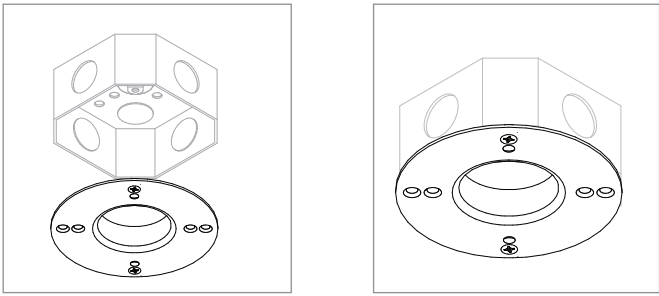

DESCRIPTION System LED 207, suspension coupler, 48" or 96" (1219mm or 2438mm) cable, large round canopy, 2 conductor with PCBA and terminal, Available in anodized aluminum (AL) and white painted (WH) with white cable and white canopy, black anodized (AB) with black cable and black canopy.

DESCRIPTION System LED 207, right powered suspension hub, 48" or 96" (1219mm or 2438mm) cable, large round canopy, 2 conductor with PCBA and terminal, Available in anodized aluminum (AL) and white painted (WH) with white cable and white canopy, black anodized (AB) with black cable and black canopy.

Large Canopy, Left Hub

For use with System | 207

Mounts System | 207 rails together for ceiling cable installations.

Technical Support: 707-996-9898

PART NUMBER 207-BX-HB-XX-CC-4R-L-YY

DESCRIPTION System LED 207, left non-powered suspension hub, 48" or 96" (1219 mm or 2438 mm) cable, large round canopy, 4 conductor without PCBA and terminal, Available in anodized aluminum (AL) and white painted (WH) with white cable and white canopy, black anodized (AB) with black cable and black canopy.

Universal Mounting Plate

For use with System | 107 | 207 | 707

Mounts System | 107 ceiling cable installations to any standard North American 4" j-box.

Technical Support: 707-996-9898

Orientation for Small Round Canopy Mounting