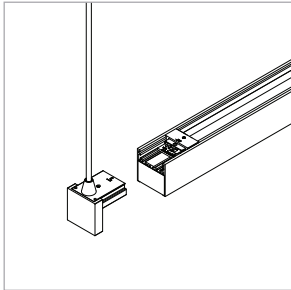

Large Canopy, Single Direction Right Hub

For use with System | 207

Mounts System | 207 rails together for ceiling cable installations.