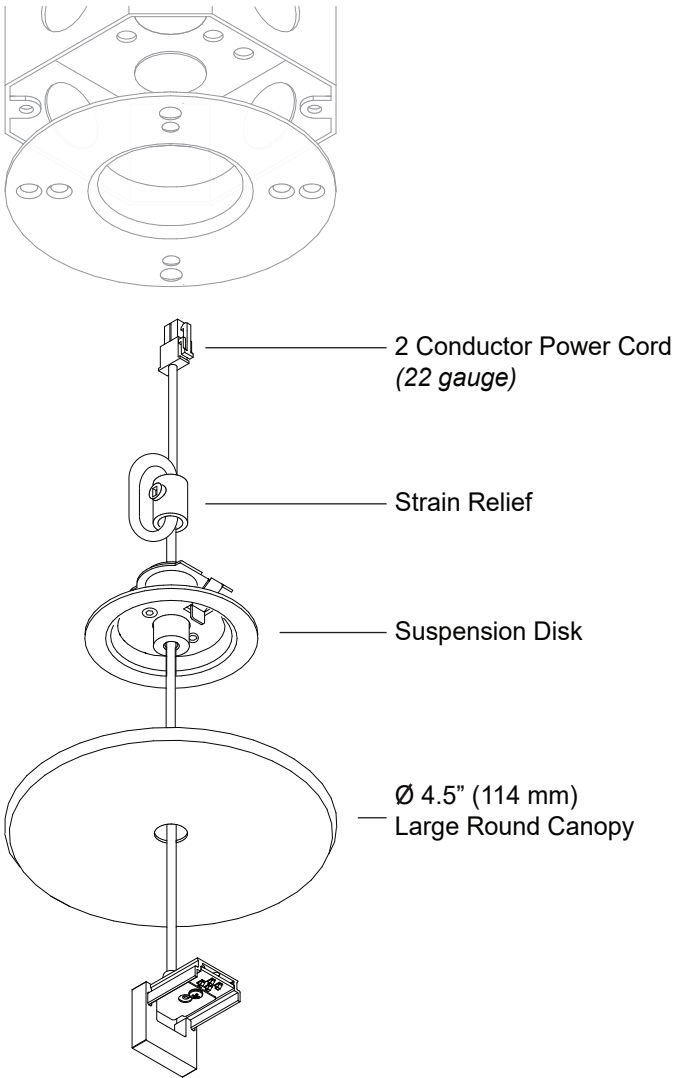

Large Canopy, Direct/Indirect Coupler

For use with System | 207

Connects System | 207 rails together for ceiling cable installations.

Technical Support: 707-996-9898

PART NUMBER 207-BX-CP-XX-CC-4R-4C-YY

DESCRIPTION System LED 207, suspension coupler, 48" or 96" (1219mm or 2438mm) cable, large round canopy, 4 conductor with PCBA and terminal, Available in anodized aluminum (AL) and white painted (WH) with white cable and white canopy, black anodized (AB) with black cable and black canopy.

DESCRIPTION System LED 207, suspension coupler, 48" or 96" (1219mm or 2438mm) cable, large round canopy, 2 conductor with PCBA and terminal, Available in anodized aluminum (AL) and white painted (WH) with white cable and white canopy, black anodized (AB) with black cable and black canopy.

Large Canopy, Single Direction Right Hub

For use with System | 207

Mounts System | 207 rails together for ceiling cable installations.

Technical Support: 707-996-9898

PART NUMBER 207-BX-HB-XX-CC-(UL/DL)-4R-2C-R-YY

DESCRIPTION System LED 207, right powered suspension hub, 48" or 96" (1219mm or 2438mm) cable, large round canopy, 2 conductor with PCBA and terminal, Available in anodized aluminum (AL) and white painted (WH) with white cable and white canopy, black anodized (AB) with black cable and black canopy.