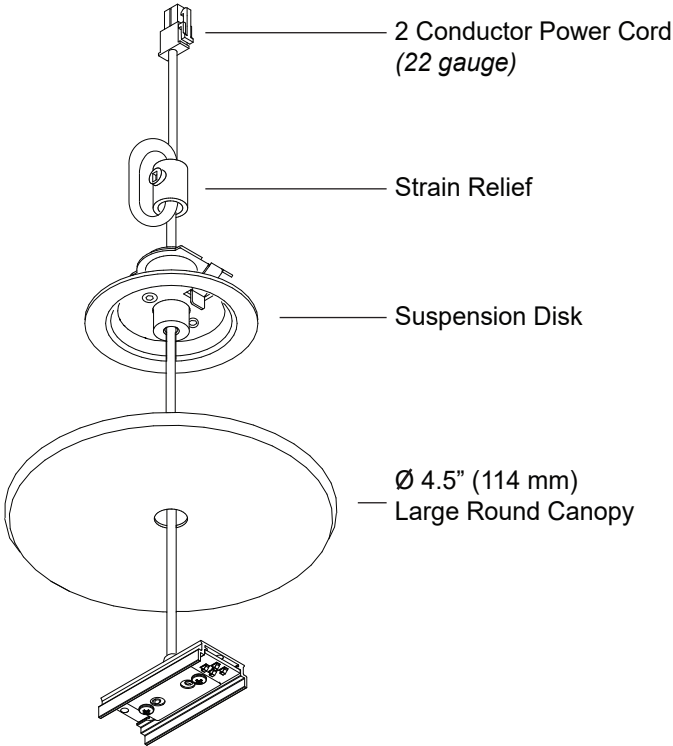

Large Canopy, Direct/Indirect Coupler

For use with System | 207

Connects System | 207 rails together for ceiling cable installations.

Technical Support: 707-996-9898

PART NUMBER 207-BX-CP-XX-CC-4R-4C-YY

DESCRIPTION System LED 207, suspension coupler, 48" or 96" (1219mm or 2438mm) cable, large round canopy, 4 conductor with PCBA and terminal, Available in anodized aluminum (AL) and white painted (WH) with white cable and white canopy, black anodized (AB) with black cable and black canopy.

DESCRIPTION System LED 207, right powered suspension hub, 48" or 96" (1219mm or 2438mm) cable, large round canopy, 4 conductor with PCBA and terminal, Available in anodized aluminum (AL) and white painted (WH) with white cable and white canopy, black anodized (AB) with black cable and black canopy.

Large Canopy, Single Direction Coupler

For use with System | 207

Connects System | 207 rails together for ceiling cable installations.

Technical Support: 707-996-9898

PART NUMBER 207-BX-CP-XX-CC-(UL/DL)-4R-2C-YY

DESCRIPTION System LED 207, suspension coupler, 48" or 96" (1219mm or 2438mm) cable, large round canopy, 2 conductor with PCBA and terminal, Available in anodized aluminum (AL) and white painted (WH) with white cable and white canopy, black anodized (AB) with black cable and black canopy.