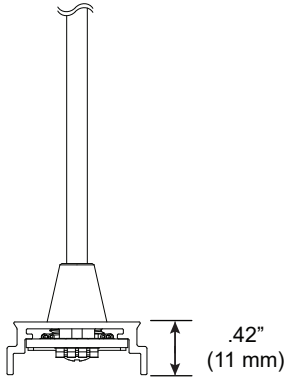

Large Canopy, Direct/Indirect Coupler

For use with System | 207

Connects System | 207 rails together for ceiling cable installations.

Technical Support: 707-996-9898

PART NUMBER 207-BX-CP-XX-CC-4R-4C-YY

DESCRIPTION System LED 207, suspension coupler, 48" or 96" (1219mm or 2438mm) cable, large round canopy, 4 conductor with PCBA and terminal, Available in anodized aluminum (AL) and white painted (WH) with white cable and white canopy, black anodized (AB) with black cable and black canopy.

DESCRIPTION System LED 207, right powered suspension hub, 48" or 96" (1219mm or 2438mm) cable, large round canopy, 4 conductor with PCBA and terminal, Available in anodized aluminum (AL) and white painted (WH) with white cable and white canopy, black anodized (AB) with black cable and black canopy.

Large Canopy, Single Direction Coupler

For use with System | 207

Connects System | 207 rails together for ceiling cable installations.

Technical Support: 707-996-9898

PART NUMBER 207-BX-CP-XX-CC-(UL/DL)-4R-2C-YY

DESCRIPTION System LED 207, suspension coupler, 48" or 96" (1219mm or 2438mm) cable, large round canopy, 2 conductor with PCBA and terminal, Available in anodized aluminum (AL) and white painted (WH) with white cable and white canopy, black anodized (AB) with black cable and black canopy.