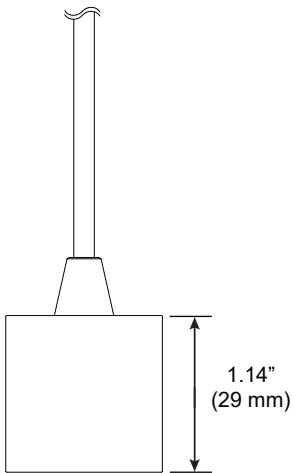

DESCRIPTION System LED 207, suspension coupler, 48" or 96" (1219mm or 2438mm) cable, large round canopy, 2 conductor with PCBA and terminal, Available in anodized aluminum (AL) and white painted (WH) with white cable and white canopy, black anodized (AB) with black cable and black canopy.

Large Canopy, Single Direction Right Hub

For use with System | 207

Mounts System | 207 rails together for ceiling cable installations.

Technical Support: 707-996-9898

PART NUMBER 207-BX-HB-XX-CC-(UL/DL)-4R-2C-R-YY

DESCRIPTION System LED 207, right powered suspension hub, 48" or 96" (1219mm or 2438mm) cable, large round canopy, 2 conductor with PCBA and terminal, Available in anodized aluminum (AL) and white painted (WH) with white cable and white canopy, black anodized (AB) with black cable and black canopy.

Large Canopy, Left Hub

For use with System | 207

Mounts System | 207 rails together for ceiling cable installations.

Technical Support: 707-996-9898

PART NUMBER 207-BX-HB-XX-CC-4R-L-YY

DESCRIPTION System LED 207, left non-powered suspension hub, 48" or 96" (1219 mm or 2438 mm) cable, large round canopy, 4 conductor without PCBA and terminal, Available in anodized aluminum (AL) and white painted (WH) with white cable and white canopy, black anodized (AB) with black cable and black canopy.