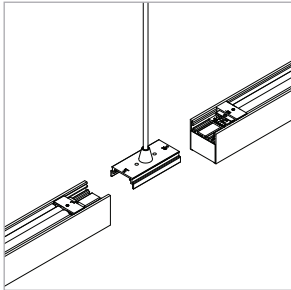

Large Canopy, Direct/Indirect Coupler

For use with System | 207

Connects System | 207 rails together for ceiling cable installations.

Technical Support: 707-996-9898

PART NUMBER 207-BX-CP-XX-CC-4R-4C-YY

DESCRIPTION System LED 207, suspension coupler, 48" or 96" (1219mm or 2438mm) cable, large round canopy, 4 conductor with PCBA and terminal, Available in anodized aluminum (AL) and white painted (WH) with white cable and white canopy, black anodized (AB) with black cable and black canopy.

Large Canopy, Direct/Indirect Right Hub

For use with System | 207

Mounts System | 207 rails together for ceiling cable installations.

Technical Support: 707-996-9898

PART NUMBER 207-BX-HB-XX-CC-4R-4C-R-YY

DESCRIPTION System LED 207, right powered suspension hub, 48" or 96" (1219mm or 2438mm) cable, large round canopy, 4 conductor with PCBA and terminal, Available in anodized aluminum (AL) and white painted (WH) with white cable and white canopy, black anodized (AB) with black cable and black canopy.

Large Canopy, Single Direction Coupler

For use with System | 207

Connects System | 207 rails together for ceiling cable installations.

Technical Support: 707-996-9898

PART NUMBER 207-BX-CP-XX-CC-(UL/DL)-4R-2C-YY