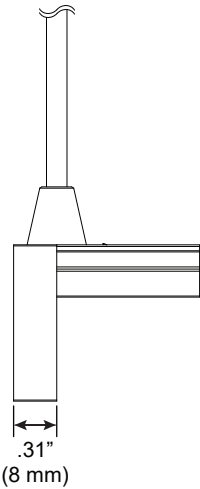

Large Canopy, Direct/Indirect Coupler

For use with System | 207

Connects System | 207 rails together for ceiling cable installations.

Technical Support: 707-996-9898

PART NUMBER 207-BX-CP-XX-CC-4R-4C-YY

DESCRIPTION System LED 207, suspension coupler, 48" or 96" (1219mm or 2438mm) cable, large round canopy, 4 conductor with PCBA and terminal, Available in anodized aluminum (AL) and white painted (WH) with white cable and white canopy, black anodized (AB) with black cable and black canopy.

DESCRIPTION System LED 207, suspension coupler, 48" or 96" (1219mm or 2438mm) cable, large round canopy, 2 conductor with PCBA and terminal, Available in anodized aluminum (AL) and white painted (WH) with white cable and white canopy, black anodized (AB) with black cable and black canopy.

DESCRIPTION System LED 207, right powered suspension hub, 48" or 96" (1219mm or 2438mm) cable, large round canopy, 2 conductor with PCBA and terminal, Available in anodized aluminum (AL) and white painted (WH) with white cable and white canopy, black anodized (AB) with black cable and black canopy.

Large Canopy, Left Hub

For use with System | 207

Mounts System | 207 rails together for ceiling cable installations.

Technical Support: 707-996-9898

PART NUMBER 207-BX-HB-XX-CC-4R-L-YY

DESCRIPTION System LED 207, left non-powered suspension hub, 48" or 96" (1219 mm or 2438 mm) cable, large round canopy, 4 conductor without PCBA and terminal, Available in anodized aluminum (AL) and white painted (WH) with white cable and white canopy, black anodized (AB) with black cable and black canopy.