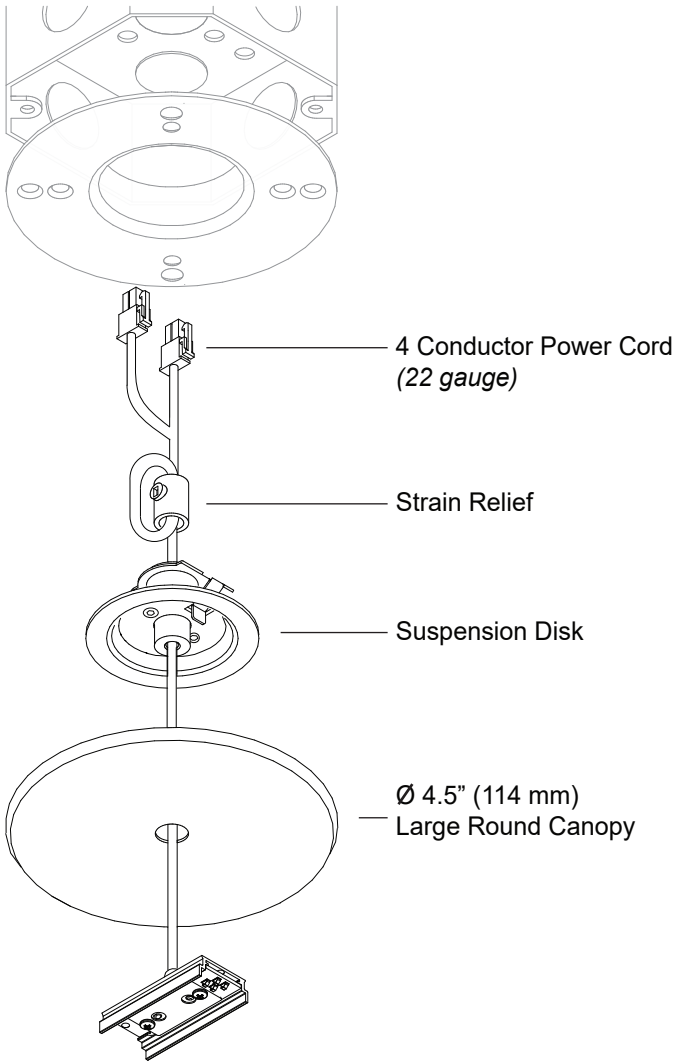

Large Canopy, Direct/Indirect Coupler

For use with System | 207

Connects System | 207 rails together for ceiling cable installations.

Technical Support: 707-996-9898

PART NUMBER 207-BX-CP-XX-CC-4R-4C-YY

DESCRIPTION System LED 207, suspension coupler, 48" or 96" (1219mm or 2438mm) cable, large round canopy, 4 conductor with PCBA and terminal, Available in anodized aluminum (AL) and white painted (WH) with white cable and white canopy, black anodized (AB) with black cable and black canopy.

DESCRIPTION System LED 207, right powered suspension hub, 48" or 96" (1219mm or 2438mm) cable, large round canopy, 4 conductor with PCBA and terminal, Available in anodized aluminum (AL) and white painted (WH) with white cable and white canopy, black anodized (AB) with black cable and black canopy.

DESCRIPTION System LED 207, suspension coupler, 48" or 96" (1219mm or 2438mm) cable, large round canopy, 2 conductor with PCBA and terminal, Available in anodized aluminum (AL) and white painted (WH) with white cable and white canopy, black anodized (AB) with black cable and black canopy.

DESCRIPTION System LED 207, right powered suspension hub, 48" or 96" (1219mm or 2438mm) cable, large round canopy, 2 conductor with PCBA and terminal, Available in anodized aluminum (AL) and white painted (WH) with white cable and white canopy, black anodized (AB) with black cable and black canopy.