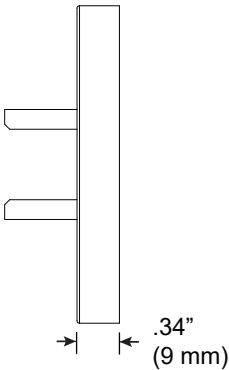

# Small Square Canopy for Single Arm

For use with System | 107

Mounts System | 107 end sections to surface using the custom Vode Mini J-Box. Before mounting, determine applicable drywall thickness indicator on side of j-box.

Technical Support: 707-996-9898

PART NUMBER **CAN-107-S-2S-YY**

DESCRIPTION Canopy, System LED 107, single arm, small square canopy, available in anodized aluminum (AA), white painted (W1) and black anodized (AB).

# Small Square Canopy for Double Arm

For use with System | 107

Mounts System | 107 mid sections to surface using the custom Vode Mini J-Box. Before mounting, determine applicable drywall thickness indicator on side of j-box.

Technical Support: 707-996-9898

PART NUMBER **CAN-107-D-2S-YY**

DESCRIPTION Canopy, System LED 107, double arm, small square canopy, available in anodized aluminum (AA), white painted (W1) and black anodized (AB).