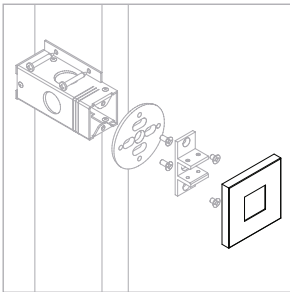

# Small Square Canopy for Single Arm

For use with System | 107

Mounts System | 107 end sections to surface using the custom Vode Mini J-Box. Before mounting, determine applicable drywall thickness indicator on side of j-box.

Technical Support: 707-996-9898

PART NUMBER **CAN-107-S-2S-YY**

DESCRIPTION Canopy, System LED 107, single arm, small square canopy, available in anodized aluminum (AA), white painted (W1) and black anodized (AB).

# Small Square Canopy for Double Arm

For use with System | 107

Mounts System | 107 mid sections to surface using the custom Vode Mini J-Box. Before mounting, determine applicable drywall thickness indicator on side of j-box.