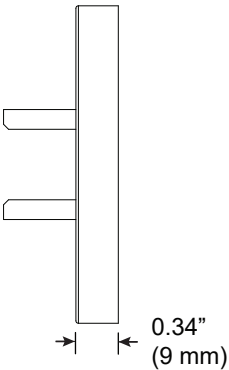

# Small Square Canopy for Single Arm

For use with System | 107

Mounts System | 107 end sections to surface using the custom Vode Mini J-Box. Before mounting, determine applicable drywall thickness indicator on side of j-box.

Technical Support: 707-996-9898

PART NUMBER **CAN-107-S-2S-YY**

DESCRIPTION Canopy, System LED 107, single arm, small square canopy, available in anodized aluminum (AA), white painted (W1) and black anodized (AB).

# Small Square Canopy for Double Arm

For use with System | 107

Mounts System | 107 mid sections to surface using the custom Vode Mini J-Box. Before mounting, determine applicable drywall thickness indicator on side of j-box.

Technical Support: 707-996-9898

PART NUMBER **CAN-107-D-2S-YY**

DESCRIPTION Canopy, System LED 107, double arm, small square canopy, available in anodized aluminum (AA), white painted (W1) and black anodized (AB).