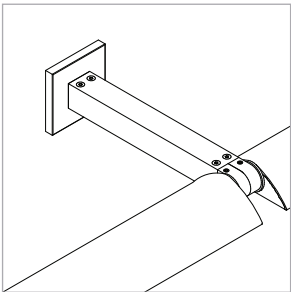

# Small Square Canopy for Single Arm

For use with System | 107

Mounts System | 107 end sections to surface using the custom Vode Mini J-Box. Before mounting, determine applicable drywall thickness indicator on side of j-box.

Technical Support: 707-996-9898

PART NUMBER **CAN-107-S-2S-YY**

DESCRIPTION Canopy, System LED 107, single arm, small square canopy, available in anodized aluminum (AA), white painted (W1) and black anodized (AB).

# Small Square Canopy for Double Arm

For use with System | 107

Mounts System | 107 mid sections to surface using the custom Vode Mini J-Box. Before mounting, determine applicable drywall thickness indicator on side of j-box.