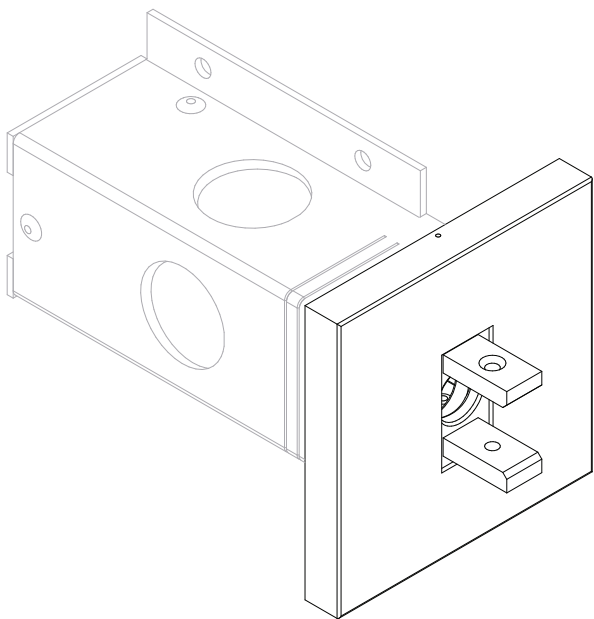

# Small Square Canopy for Single Arm

For use with System | 107

Mounts System | 107 end sections to surface using the custom Vode Mini J-Box. Before mounting, determine applicable drywall thickness indicator on side of j-box.

Technical Support: 707-996-9898

PART NUMBER **CAN-107-S-2S-YY**

DESCRIPTION Canopy, System LED 107, single arm, small square canopy, available in anodized aluminum (AA), white painted (W1) and black anodized (AB).

# Small Square Canopy for Double Arm

For use with System | 107

Mounts System | 107 mid sections to surface using the custom Vode Mini J-Box. Before mounting, determine applicable drywall thickness indicator on side of j-box.

Technical Support: 707-996-9898

PART NUMBER **CAN-107-D-2S-YY**

DESCRIPTION Canopy, System LED 107, double arm, small square canopy, available in anodized aluminum (AA), white painted (W1) and black anodized (AB).