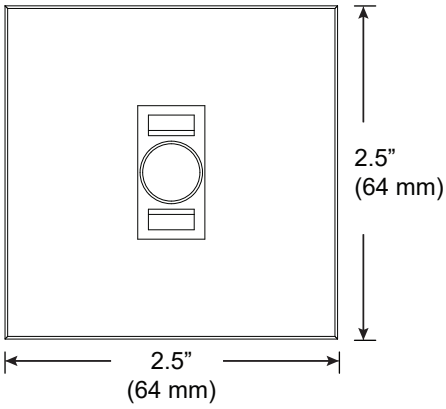

# Small Square Canopy for Single Arm

For use with System | 107

Mounts System | 107 end sections to surface using the custom Vode Mini J-Box. Before mounting, determine applicable drywall thickness indicator on side of j-box.

Technical Support: 707-996-9898

PART NUMBER **CAN-107-S-2S-YY**

DESCRIPTION Canopy, System LED 107, single arm, small square canopy, available in anodized aluminum (AA), white painted (W1) and black anodized (AB).

Technical Support: 707-996-9898

PART NUMBER **CAN-107-D-2S-YY**

DESCRIPTION Canopy, System LED 107, double arm, small square canopy, available in anodized aluminum (AA), white painted (W1) and black anodized (AB).