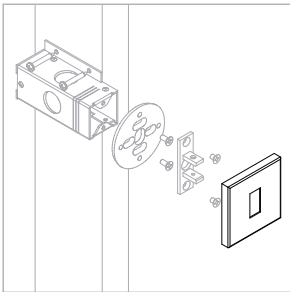

# Small Square Canopy for Single Arm

For use with System | 107

Mounts System | 107 end sections to surface using the custom Vode Mini J-Box. Before mounting, determine applicable drywall thickness indicator on side of j-box.

Technical Support: 707-996-9898

PART NUMBER **CAN-107-S-2S-YY**

DESCRIPTION Canopy, System LED 107, single arm, small square canopy, available in anodized aluminum (AA), white painted (W1) and black anodized (AB).