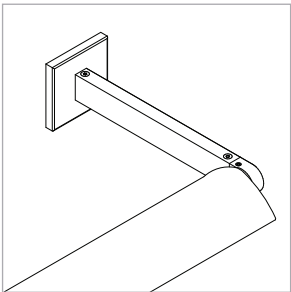

# Small Square Canopy for Single Arm

For use with System | 107

Mounts System | 107 end sections to surface using the custom Vode Mini J-Box. Before mounting, determine applicable drywall thickness indicator on side of j-box.

Technical Support: 707-996-9898

PART NUMBER **CAN-107-S-2S-YY**

DESCRIPTION Canopy, System LED 107, single arm, small square canopy, available in anodized aluminum (AA), white painted (W1) and black anodized (AB).