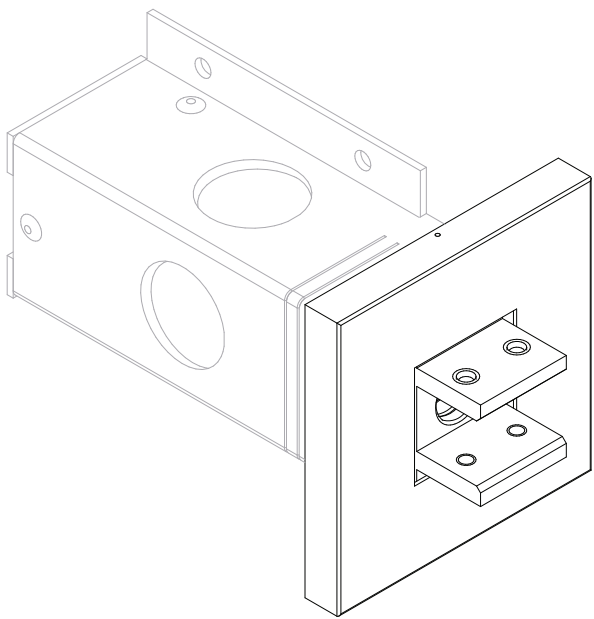

# Small Square Canopy for Single Arm

For use with System | 107

Mounts System | 107 end sections to surface using the custom Vode Mini J-Box. Before mounting, determine applicable drywall thickness indicator on side of j-box.

Technical Support: 707-996-9898

PART NUMBER **CAN-107-S-2S-YY**

DESCRIPTION Canopy, System LED 107, single arm, small square canopy, available in anodized aluminum (AA), white painted (W1) and black anodized (AB).

# Small Square Canopy for Double Arm

For use with System | 107

Mounts System | 107 mid sections to surface using the custom Vode Mini J-Box. Before mounting, determine applicable drywall thickness indicator on side of j-box.

Technical Support: 707-996-9898

PART NUMBER **CAN-107-D-2S-YY**

DESCRIPTION Canopy, System LED 107, double arm, small square canopy, available in anodized aluminum (AA), white painted (W1) and black anodized (AB).