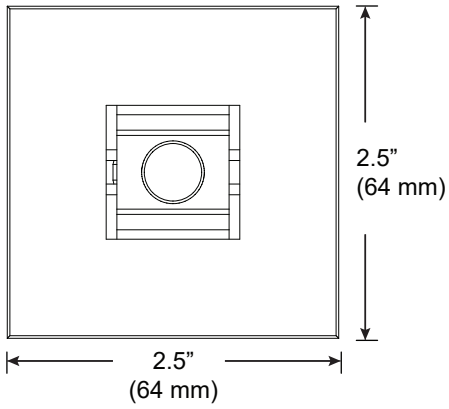

# Small Square Canopy for Single Arm

For use with System | 107

Mounts System | 107 end sections to surface using the custom Vode Mini J-Box. Before mounting, determine applicable drywall thickness indicator on side of j-box.

Technical Support: 707-996-9898

PART NUMBER **CAN-107-S-2S-YY**

DESCRIPTION Canopy, System LED 107, single arm, small square canopy, available in anodized aluminum (AA), white painted (W1) and black anodized (AB).

# Small Square Canopy for Double Arm

For use with System | 107

Mounts System | 107 mid sections to surface using the custom Vode Mini J-Box. Before mounting, determine applicable drywall thickness indicator on side of j-box.

Technical Support: 707-996-9898

PART NUMBER **CAN-107-D-2S-YY**

DESCRIPTION Canopy, System LED 107, double arm, small square canopy, available in anodized aluminum (AA), white painted (W1) and black anodized (AB).