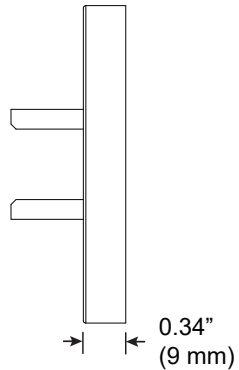

# Small Round Canopy for Single Arm

For use with System | 107

Mounts System | 107 and sections to surface using the custom Vode Mini J-Box. Before mounting, determine applicable drywall thickness on the side of j-box.

Technical Support: 707-996-9898

PART NUMBER **CAN-107-S-2R-YY**

DESCRIPTION Canopy, System LED 107, single arm, small round canopy, available in anodized aluminum (AA), white painted (W1) and black anodized (AB).

Technical Support: 707-996-9898

PART NUMBER **CAN-107-D-2R-YY**

DESCRIPTION Canopy, System LED 107, double arm, small round canopy, available in anodized aluminum (AA), white painted (W1) and black anodized (AB).