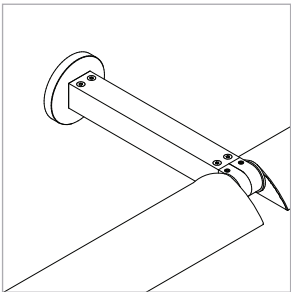

# Small Round Canopy for Single Arm

For use with System | 107

Mounts System | 107 and sections to surface using the custom Vode Mini J-Box. Before mounting, determine applicable drywall thickness on the side of j-box.

Technical Support: 707-996-9898

PART NUMBER **CAN-107-S-2R-YY**

DESCRIPTION Canopy, System LED 107, single arm, small round canopy, available in anodized aluminum (AA), white painted (W1) and black anodized (AB).

# Small Round Canopy for Double Arm

For use with System | 107

Mounts System | 107 and sections to surface using the custom Vode Mini J-Box. Before mounting, determine applicable drywall thickness on the side of j-box.