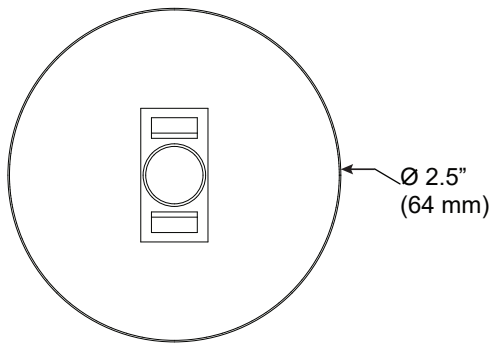

# Small Round Canopy for Single Arm

For use with System | 107

Mounts System | 107 and sections to surface using the custom Vode Mini J-Box. Before mounting, determine applicable drywall thickness on the side of j-box.

Technical Support: 707-996-9898

PART NUMBER **CAN-107-S-2R-YY**

DESCRIPTION Canopy, System LED 107, single arm, small round canopy, available in anodized aluminum (AA), white painted (W1) and black anodized (AB).

Technical Support: 707-996-9898

PART NUMBER **CAN-107-D-2R-YY**

DESCRIPTION Canopy, System LED 107, double arm, small round canopy, available in anodized aluminum (AA), white painted (W1) and black anodized (AB).