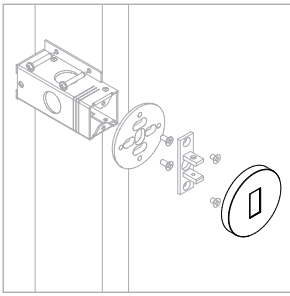

# Small Round Canopy for Single Arm

For use with System | 107

Mounts System | 107 and sections to surface using the custom Vode Mini J-Box. Before mounting, determine applicable drywall thickness on the side of j-box.

Technical Support: 707-996-9898

PART NUMBER **CAN-107-S-2R-YY**

DESCRIPTION Canopy, System LED 107, single arm, small round canopy, available in anodized aluminum (AA), white painted (W1) and black anodized (AB).

# Small Round Canopy for Double Arm

For use with System | 107

Mounts System | 107 and sections to surface using the custom Vode Mini J-Box. Before mounting, determine applicable drywall thickness on the side of j-box.