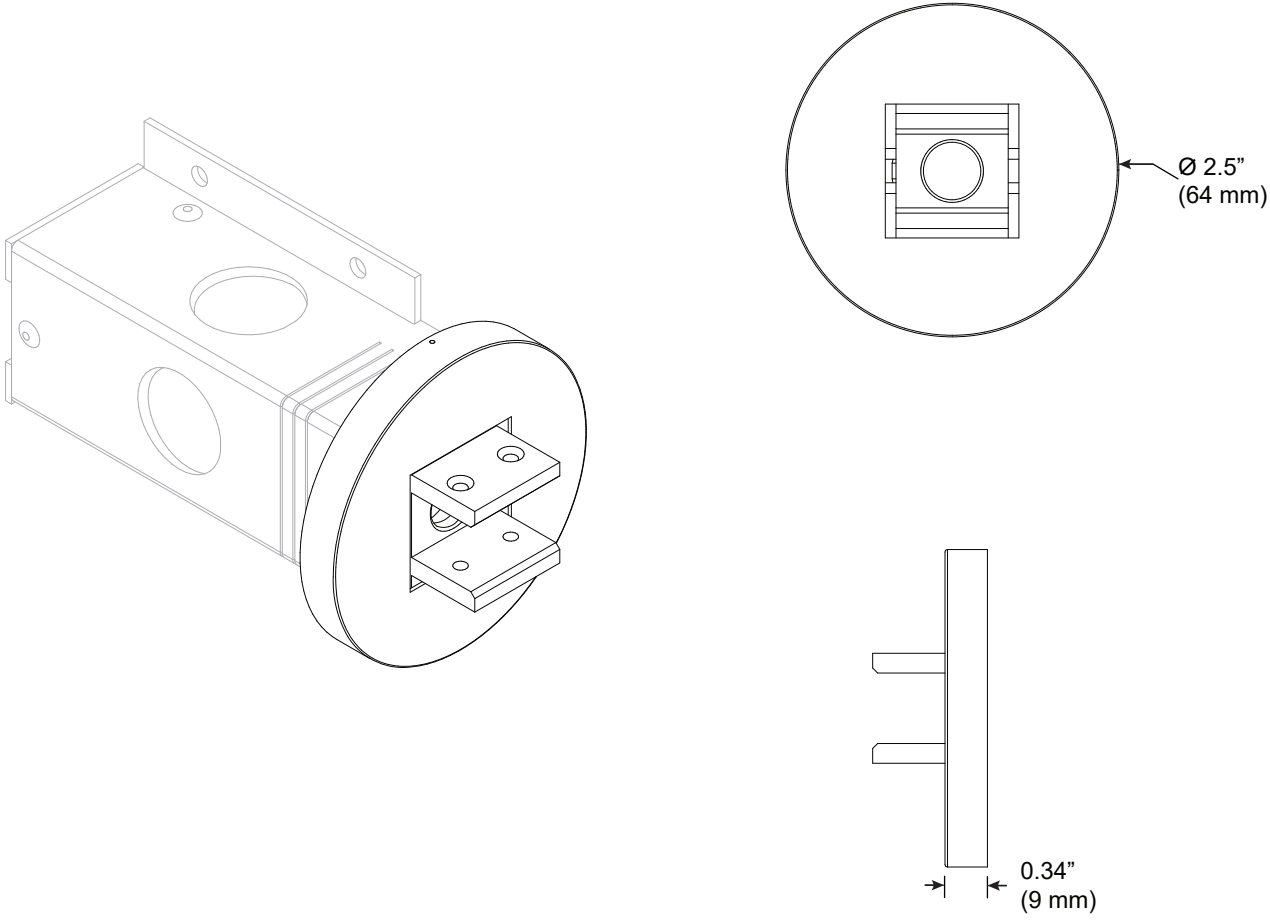

# Small Round Canopy for Single Arm

For use with System | 107

Mounts System | 107 and sections to surface using the custom Vode Mini J-Box. Before mounting, determine applicable drywall thickness on the side of j-box.

Technical Support: 707-996-9898

PART NUMBER **CAN-107-S-2R-YY**

DESCRIPTION Canopy, System LED 107, single arm, small round canopy, available in anodized aluminum (AA), white painted (W1) and black anodized (AB).

# Small Round Canopy for Double Arm

For use with System | 107

Mounts System | 107 and sections to surface using the custom Vode Mini J-Box. Before mounting, determine applicable drywall thickness on the side of j-box.

Technical Support: 707-996-9898

PART NUMBER **CAN-107-D-2R-YY**

DESCRIPTION Canopy, System LED 107, double arm, small round canopy, available in anodized aluminum (AA), white painted (W1) and black anodized (AB).