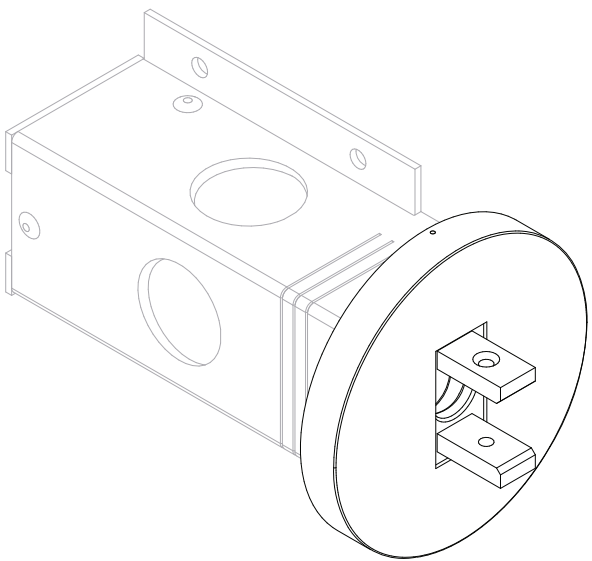

# Small Round Canopy for Single Arm

For use with System | 107

Mounts System | 107 and sections to surface using the custom Vode Mini J-Box. Before mounting, determine applicable drywall thickness on the side of j-box.

Technical Support: 707-996-9898

PART NUMBER **CAN-107-S-2R-YY**

DESCRIPTION Canopy, System LED 107, single arm, small round canopy, available in anodized aluminum (AA), white painted (W1) and black anodized (AB).

# Small Round Canopy for Double Arm

For use with System | 107

Mounts System | 107 and sections to surface using the custom Vode Mini J-Box. Before mounting, determine applicable drywall thickness on the side of j-box.

Technical Support: 707-996-9898

PART NUMBER **CAN-107-D-2R-YY**

DESCRIPTION Canopy, System LED 107, double arm, small round canopy, available in anodized aluminum (AA), white painted (W1) and black anodized (AB).