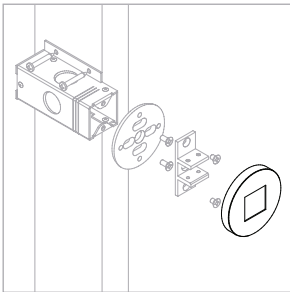

# Small Round Canopy for Single Arm

For use with System | 107

Mounts System | 107 and sections to surface using the custom Vode Mini J-Box. Before mounting, determine applicable drywall thickness on the side of j-box.

Technical Support: 707-996-9898

PART NUMBER **CAN-107-S-2R-YY**

DESCRIPTION Canopy, System LED 107, single arm, small round canopy, available in anodized aluminum (AA), white painted (W1) and black anodized (AB).

# Small Round Canopy for Double Arm

For use with System | 107

Mounts System | 107 and sections to surface using the custom Vode Mini J-Box. Before mounting, determine applicable drywall thickness on the side of j-box.