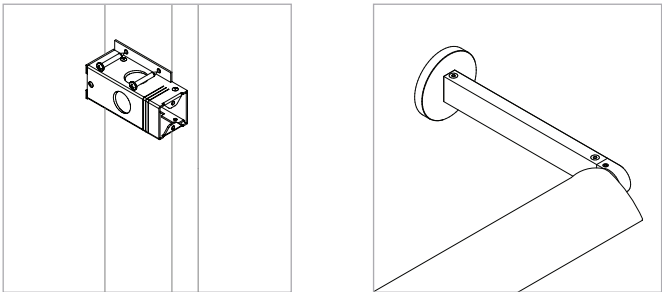

Mini J-Box

For use with System | 107

Mounts the Small Round and Small Square Canopy. Includes all-steel Vode Mini J-Box, complete with four 1/2" knockouts. Supplied with alignment lines for 3/4", 5/8" and 1/2" drywall, install accordingly. To ensure stability of system, mount Vode j-box to sturdy blocking.

Technical Support: 707-996-9898

PART NUMBER **JB-107-MI**

DESCRIPTION J-Box, mini