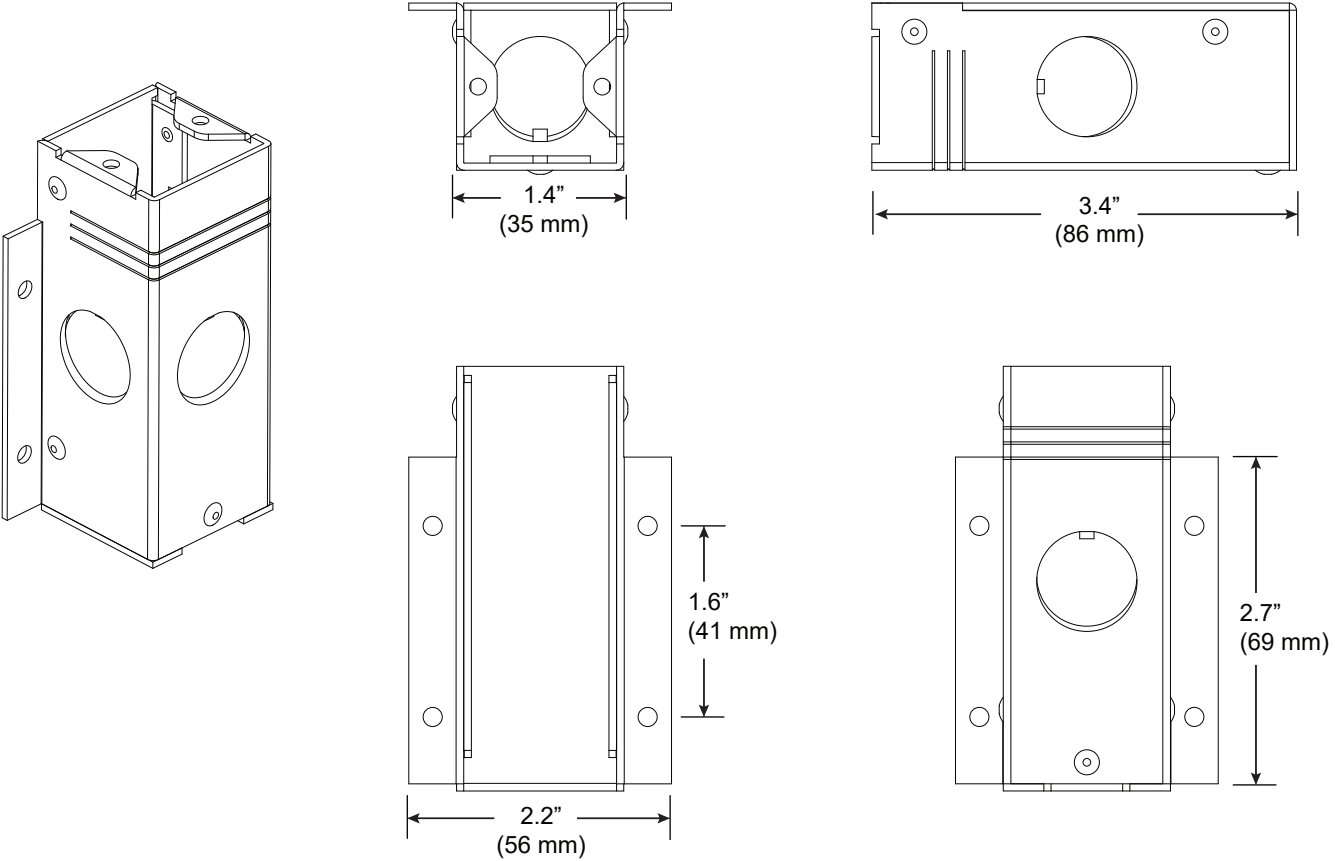

Mini J-Box

For use with System | 107

Mounts the Small Round and Small Square Canopy. Includes all-steel Vode Mini J-Box, complete with four 1/2" knockouts. Supplied with alignment lines for 3/4", 5/8" and 1/2" drywall, install accordingly. To ensure stability of system, mount Vode j-box to sturdy blocking.

Technical Support: 707-996-9898

PART NUMBER **JB-107-MI**

DESCRIPTION J-Box, mini