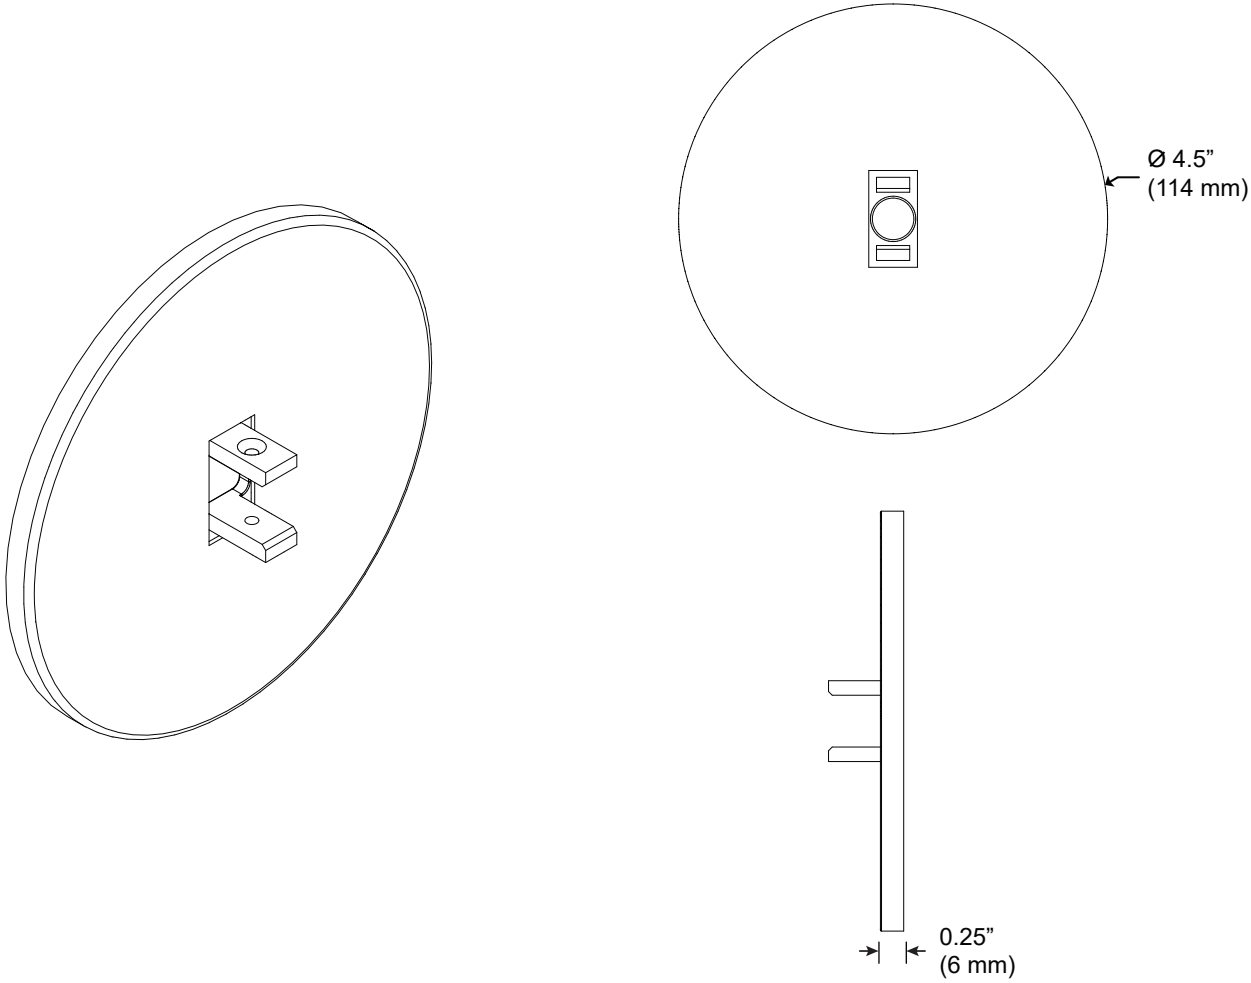

Large Round Canopy for Single Arm

For use with System | 107

Mounts 107 System end sections to surface. Mounts to any standard North America 4" j-box.

Technical Support: 707-996-9898

PART NUMBER **CAN-107-S-4R-YY**

DESCRIPTION Canopy, System LED 107, single arm, large round canopy, available in anodized aluminum (AA), white painted (W1) and black anodized (AB).

Large Round Canopy for Double Arm

For use with System | 107

Mounts 107 System mid sections to surface. Mounts to any standard North America 4" j-box.

Technical Support: 707-996-9898

PART NUMBER **CAN-107-D-4R-YY**

DESCRIPTION Canopy, System LED 107, double arm, large round canopy, available in anodized aluminum (AA), white painted (W1) and black anodized (AB).