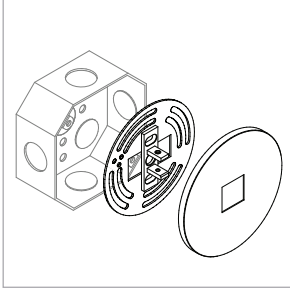

Large Round Canopy for Single Arm

For use with System | 107

Mounts 107 System end sections to surface. Mounts to any standard North America 4" j-box.

Technical Support: 707-996-9898

PART NUMBER **CAN-107-S-4R-YY**

DESCRIPTION Canopy, System LED 107, single arm, large round canopy, available in anodized aluminum (AA), white painted (W1) and black anodized (AB).

Large Round Canopy for Double Arm

For use with System | 107

Mounts 107 System mid sections to surface. Mounts to any standard North America 4" j-box.

Technical Support: 707-996-9898

PART NUMBER **CAN-107-D-4R-YY**

DESCRIPTION Canopy, System LED 107, double arm, large round canopy, available in anodized aluminum (AA), white painted (W1) and black anodized (AB).