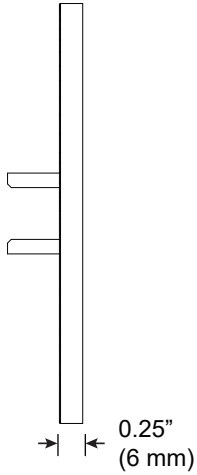

Large Round Canopy for Single Arm

For use with System | 107

Mounts 107 System end sections to surface. Mounts to any standard North America 4" j-box.

Technical Support: 707-996-9898

PART NUMBER **CAN-107-S-4R-YY**

DESCRIPTION Canopy, System LED 107, single arm, large round canopy, available in anodized aluminum (AA), white painted (W1) and black anodized (AB).

Large Round Canopy for Double Arm

For use with System | 107

Mounts 107 System mid sections to surface. Mounts to any standard North America 4" j-box.

Technical Support: 707-996-9898

PART NUMBER **CAN-107-D-4R-YY**

DESCRIPTION Canopy, System LED 107, double arm, large round canopy, available in anodized aluminum (AA), white painted (W1) and black anodized (AB).