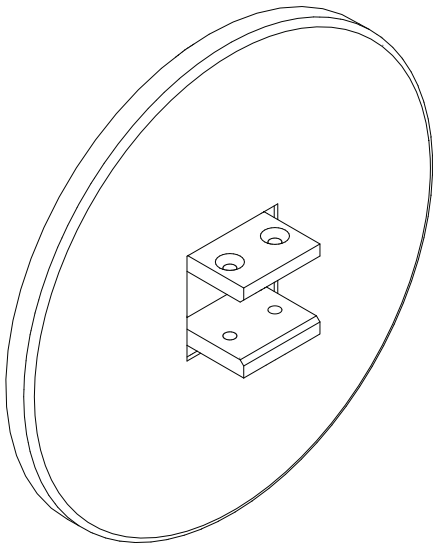

Large Round Canopy for Single Arm

For use with System | 107

Mounts 107 System end sections to surface. Mounts to any standard North America 4" j-box.

Technical Support: 707-996-9898

PART NUMBER **CAN-107-S-4R-YY**

DESCRIPTION Canopy, System LED 107, single arm, large round canopy, available in anodized aluminum (AA), white painted (W1) and black anodized (AB).

Large Round Canopy for Double Arm

For use with System | 107

Mounts 107 System mid sections to surface. Mounts to any standard North America 4" j-box.

Technical Support: 707-996-9898

PART NUMBER **CAN-107-D-4R-YY**

DESCRIPTION Canopy, System LED 107, double arm, large round canopy, available in anodized aluminum (AA), white painted (W1) and black anodized (AB).