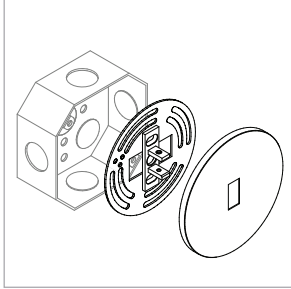

Large Round Canopy for Single Arm

For use with System | 107

Mounts 107 System end sections to surface. Mounts to any standard North America 4" j-box.

Technical Support: 707-996-9898

PART NUMBER **CAN-107-S-4R-YY**

DESCRIPTION Canopy, System LED 107, single arm, large round canopy, available in anodized aluminum (AA), white painted (W1) and black anodized (AB).

Large Round Canopy for Double Arm

For use with System | 107

Mounts 107 System mid sections to surface. Mounts to any standard North America 4" j-box.

Technical Support: 707-996-9898

PART NUMBER **CAN-107-D-4R-YY**

DESCRIPTION Canopy, System LED 107, double arm, large round canopy, available in anodized aluminum (AA), white painted (W1) and black anodized (AB).