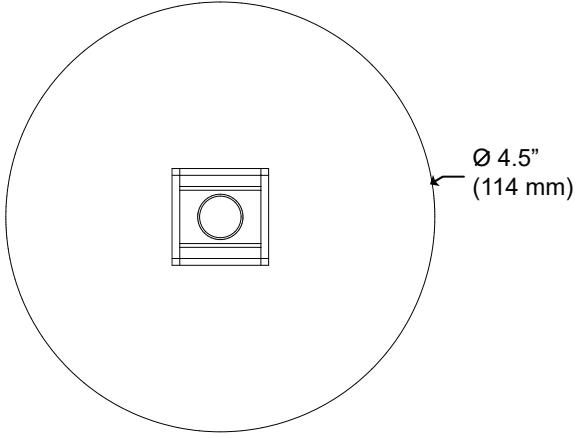

Large Round Canopy for Single Arm

For use with System | 107

Mounts 107 System end sections to surface. Mounts to any standard North America 4" j-box.

Technical Support: 707-996-9898

PART NUMBER **CAN-107-S-4R-YY**

DESCRIPTION Canopy, System LED 107, single arm, large round canopy, available in anodized aluminum (AA), white painted (W1) and black anodized (AB).

Large Round Canopy for Double Arm

For use with System | 107

Mounts 107 System mid sections to surface. Mounts to any standard North America 4" j-box.

Technical Support: 707-996-9898

PART NUMBER **CAN-107-D-4R-YY**

DESCRIPTION Canopy, System LED 107, double arm, large round canopy, available in anodized aluminum (AA), white painted (W1) and black anodized (AB).