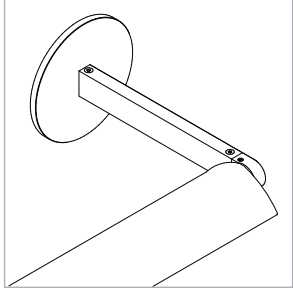

Large Round Canopy for Single Arm

For use with System | 107

Mounts 107 System end sections to surface. Mounts to any standard North America 4" j-box.

Technical Support: 707-996-9898

PART NUMBER **CAN-107-S-4R-YY**

DESCRIPTION Canopy, System LED 107, single arm, large round canopy, available in anodized aluminum (AA), white painted (W1) and black anodized (AB).

Large Round Canopy for Double Arm

For use with System | 107

Mounts 107 System mid sections to surface. Mounts to any standard North America 4" j-box.

Technical Support: 707-996-9898

PART NUMBER **CAN-107-D-4R-YY**

DESCRIPTION Canopy, System LED 107, double arm, large round canopy, available in anodized aluminum (AA), white painted (W1) and black anodized (AB).