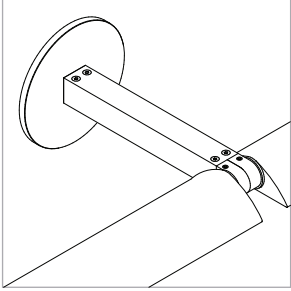

Large Round Canopy for Single Arm

For use with System | 107

Mounts 107 System end sections to surface. Mounts to any standard North America 4" j-box.

Technical Support: 707-996-9898

PART NUMBER **CAN-107-S-4R-YY**

DESCRIPTION Canopy, System LED 107, single arm, large round canopy, available in anodized aluminum (AA), white painted (W1) and black anodized (AB).

Large Round Canopy for Double Arm

For use with System | 107

Mounts 107 System mid sections to surface. Mounts to any standard North America 4" j-box.

Technical Support: 707-996-9898

PART NUMBER **CAN-107-D-4R-YY**

DESCRIPTION Canopy, System LED 107, double arm, large round canopy, available in anodized aluminum (AA), white painted (W1) and black anodized (AB).