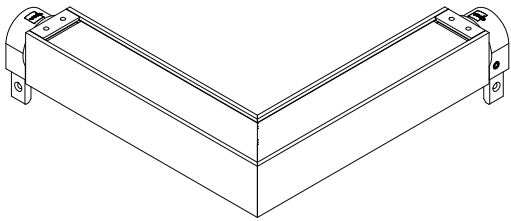

BoxRail Corner

For use with System | 107

For use with 107 arm mounted systems. Provided with 107 | BoxRail systems. Corner Rail can be disassembled and cut to size on site. Available in clear anodized (AA), white painted (WH) and black anodized (AB).

Technical Support: 707-996-9898

PART NUMBER RL-XX-107-BX-6X6-ZZ-90-YY

DESCRIPTION System LED 107, BoxRail, 6"x6" (152 mm x152 mm) centerline, "ZZ" (optics), 90 degree inside horizontal fixed corner, unlit, "YY" (available in anodized aluminum (AA), white painted (W1) and black anodized (AB))