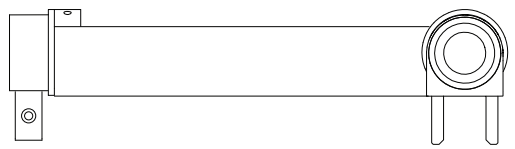

# RaceRail Corner

For use with System | 107

For use with 107 | WingRail and 107 | RaceRail systems. Corner Rail can be disassembled and cut to size on site. Available in clear anodized (AA), white painted (WH) and black anodized (AB).

Technical Support: 707-996-9898

**PART NUMBER RL-XX-107-RR-6X6-ZZ-90-YY**

**DESCRIPTION** System LED 107, RaceRail, 6"x6" (152 mm x152 mm) centerline, "ZZ" (optics), 90 degree inside horizontal fixed corner, unlit, "YY" (available in anodized aluminum (AA), white painted (W1) and black anodized (AB))

# BoxRail Corner

For use with System | 107

For use with 107 arm mounted systems. Provided with 107 | BoxRail systems. Corner Rail can be disassembled and cut to size on site. Available in clear anodized (AA), white painted (WH) and black anodized (AB).

Technical Support: 707-996-9898

**PART NUMBER RL-XX-107-BX-6X6-ZZ-90-YY**

**DESCRIPTION** System LED 107, BoxRail, 6"x6" (152 mm x152 mm) centerline, "ZZ" (optics), 90 degree inside horizontal fixed corner, unlit, "YY" (available in anodized aluminum (AA), white painted (W1) and black anodized (AB))