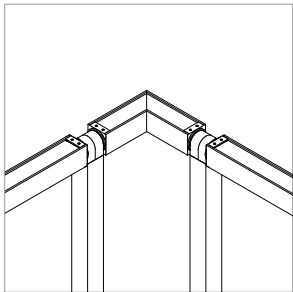

# RaceRail Corner

For use with System | 107

For use with 107 | WingRail and 107 | RaceRail systems. Corner Rail can be disassembled and cut to size on site. Available in clear anodized (AA), white painted (WH) and black anodized (AB).

Technical Support: 707-996-9898

**PART NUMBER RL-XX-107-RR-6X6-ZZ-90-YY**

**DESCRIPTION** System LED 107, RaceRail, 6"x6" (152 mm x152 mm) centerline, "ZZ" (optics), 90 degree inside horizontal fixed corner, unlit, "YY" (available in anodized aluminum (AA), white painted (W1) and black anodized (AB))

# BoxRail Corner

For use with System | 107

For use with 107 arm mounted systems. Provided with 107 | BoxRail systems. Corner Rail can be disassembled and cut to size on site. Available in clear anodized (AA), white painted (WH) and black anodized (AB).

Technical Support: 707-996-9898

**PART NUMBER RL-XX-107-BX-6X6-ZZ-90-YY**

**DESCRIPTION** System LED 107, BoxRail, 6"x6" (152 mm x152 mm) centerline, "ZZ" (optics), 90 degree inside horizontal fixed corner, unlit, "YY" (available in anodized aluminum (AA), white painted (W1) and black anodized (AB))