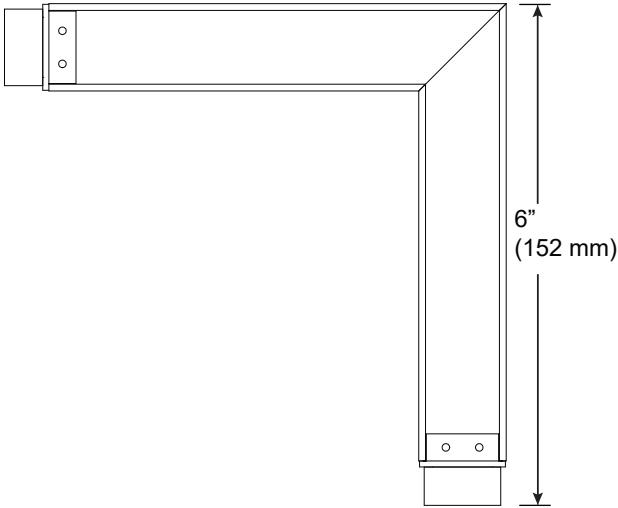

# RaceRail Corner

For use with System | 107

For use with 107 | WingRail and 107 | RaceRail systems. Corner Rail can be disassembled and cut to size on site. Available in clear anodized (AA), white painted (WH) and black anodized (AB).

Technical Support: 707-996-9898

**PART NUMBER RL-XX-107-RR-6X6-ZZ-90-YY**

**DESCRIPTION** System LED 107, RaceRail, 6"x6" (152 mm x152 mm) centerline, "ZZ" (optics), 90 degree inside horizontal fixed corner, unlit, "YY" (available in anodized aluminum (AA), white painted (W1) and black anodized (AB))

# BoxRail Corner

For use with System | 107

For use with 107 arm mounted systems. Provided with 107 | BoxRail systems. Corner Rail can be disassembled and cut to size on site. Available in clear anodized (AA), white painted (WH) and black anodized (AB).

Technical Support: 707-996-9898

**PART NUMBER RL-XX-107-BX-6X6-ZZ-90-YY**

**DESCRIPTION** System LED 107, BoxRail, 6"x6" (152 mm x152 mm) centerline, "ZZ" (optics), 90 degree inside horizontal fixed corner, unlit, "YY" (available in anodized aluminum (AA), white painted (W1) and black anodized (AB))