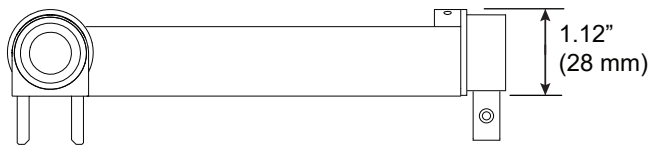

# RaceRail Corner

For use with System | 107

For use with 107 | WingRail and 107 | RaceRail systems. Corner Rail can be disassembled and cut to size on site. Available in clear anodized (AA), white painted (WH) and black anodized (AB).

Technical Support: 707-996-9898

**PART NUMBER RL-XX-107-RR-6X6-ZZ-90-YY**

**DESCRIPTION** System LED 107, RaceRail, 6"x6" (152 mm x152 mm) centerline, "ZZ" (optics), 90 degree inside horizontal fixed corner, unlit, "YY" (available in anodized aluminum (AA), white painted (W1) and black anodized (AB))

Technical Support: 707-996-9898

**PART NUMBER RL-XX-107-BX-6X6-ZZ-90-YY**

**DESCRIPTION** System LED 107, BoxRail, 6"x6" (152 mm x152 mm) centerline, "ZZ" (optics), 90 degree inside horizontal fixed corner, unlit, "YY" (available in anodized aluminum (AA), white painted (W1) and black anodized (AB))