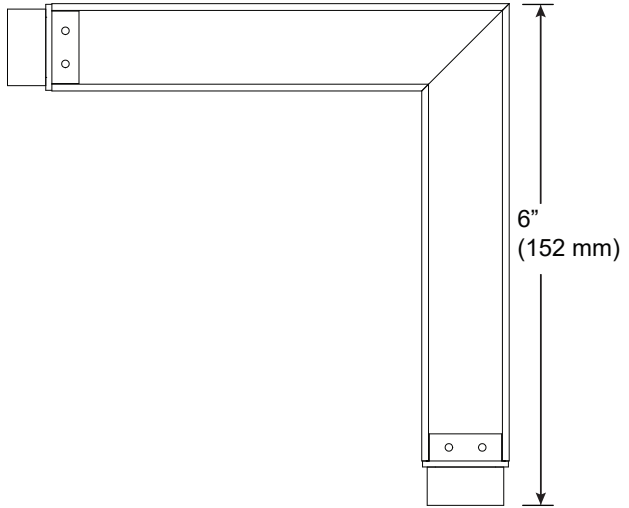

# RaceRail Corner

For use with System | 107

For use with 107 | WingRail and 107 | RaceRail systems. Corner Rail can be disassembled and cut to size on site. Available in clear anodized (AA), white painted (WH) and black anodized (AB).

Technical Support: 707-996-9898

**PART NUMBER RL-XX-107-RR-6X6-ZZ-90-YY**

**DESCRIPTION** System LED 107, RaceRail, 6"x6" (152 mm x152 mm) centerline, "ZZ" (optics), 90 degree inside horizontal fixed corner, unlit, "YY" (available in anodized aluminum (AA), white painted (W1) and black anodized (AB))

# BoxRail Corner

For use with System | 107

For use with 107 arm mounted systems. Provided with 107 | BoxRail systems. Corner Rail can be disassembled and cut to size on site. Available in clear anodized (AA), white painted (WH) and black anodized (AB).

Technical Support: 707-996-9898

**PART NUMBER RL-XX-107-BX-6X6-ZZ-90-YY**

**DESCRIPTION** System LED 107, BoxRail, 6"x6" (152 mm x152 mm) centerline, "ZZ" (optics), 90 degree inside horizontal fixed corner, unlit, "YY" (available in anodized aluminum (AA), white painted (W1) and black anodized (AB))