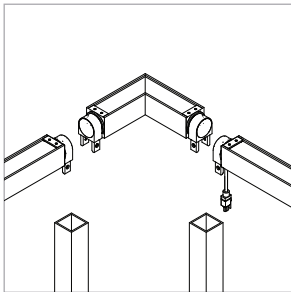

# RaceRail Corner

For use with System | 107

For use with 107 | WingRail and 107 | RaceRail systems. Corner Rail can be disassembled and cut to size on site. Available in clear anodized (AA), white painted (WH) and black anodized (AB).

Technical Support: 707-996-9898

**PART NUMBER RL-XX-107-RR-6X6-ZZ-90-YY**

**DESCRIPTION** System LED 107, RaceRail, 6"x6" (152 mm x152 mm) centerline, "ZZ" (optics), 90 degree inside horizontal fixed corner, unlit, "YY" (available in anodized aluminum (AA), white painted (W1) and black anodized (AB))

# BoxRail Corner

For use with System | 107

For use with 107 arm mounted systems. Provided with 107 | BoxRail systems. Corner Rail can be disassembled and cut to size on site. Available in clear anodized (AA), white painted (WH) and black anodized (AB).

Technical Support: 707-996-9898

**PART NUMBER RL-XX-107-BX-6X6-ZZ-90-YY**

**DESCRIPTION** System LED 107, BoxRail, 6"x6" (152 mm x152 mm) centerline, "ZZ" (optics), 90 degree inside horizontal fixed corner, unlit, "YY" (available in anodized aluminum (AA), white painted (W1) and black anodized (AB))