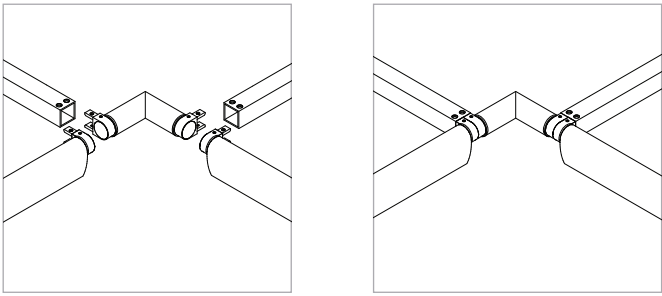

# RaceRail Corner

For use with System | 107

For use with 107 | WingRail and 107 | RaceRail systems. Corner Rail can be disassembled and cut to size on site. Available in clear anodized (AA), white painted (WH) and black anodized (AB).

Technical Support: 707-996-9898

**PART NUMBER RL-XX-107-RR-6X6-ZZ-90-YY**

**DESCRIPTION** System LED 107, RaceRail, 6"x6" (152 mm x152 mm) centerline, "ZZ" (optics), 90 degree inside horizontal fixed corner, unlit, "YY" (available in anodized aluminum (AA), white painted (W1) and black anodized (AB))

# BoxRail Corner

For use with System | 107

For use with 107 arm mounted systems. Provided with 107 | BoxRail systems. Corner Rail can be disassembled and cut to size on site. Available in clear anodized (AA), white painted (WH) and black anodized (AB).

Technical Support: 707-996-9898

**PART NUMBER RL-XX-107-BX-6X6-ZZ-90-YY**

**DESCRIPTION** System LED 107, BoxRail, 6"x6" (152 mm x152 mm) centerline, "ZZ" (optics), 90 degree inside horizontal fixed corner, unlit, "YY" (available in anodized aluminum (AA), white painted (W1) and black anodized (AB))