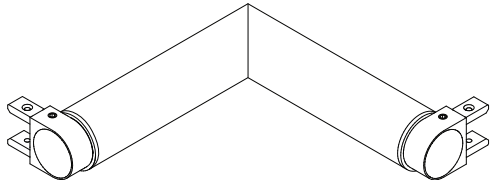

# RaceRail Corner

For use with System | 107

For use with 107 | WingRail and 107 | RaceRail systems. Corner Rail can be disassembled and cut to size on site. Available in clear anodized (AA), white painted (WH) and black anodized (AB).

Technical Support: 707-996-9898

**PART NUMBER RL-XX-107-RR-6X6-ZZ-90-YY**

**DESCRIPTION** System LED 107, RaceRail, 6"x6" (152 mm x152 mm) centerline, "ZZ" (optics), 90 degree inside horizontal fixed corner, unlit, "YY" (available in anodized aluminum (AA), white painted (W1) and black anodized (AB))

# BoxRail Corner

For use with System | 107

For use with 107 arm mounted systems. Provided with 107 | BoxRail systems. Corner Rail can be disassembled and cut to size on site. Available in clear anodized (AA), white painted (WH) and black anodized (AB).

Technical Support: 707-996-9898

**PART NUMBER RL-XX-107-BX-6X6-ZZ-90-YY**

**DESCRIPTION** System LED 107, BoxRail, 6"x6" (152 mm x152 mm) centerline, "ZZ" (optics), 90 degree inside horizontal fixed corner, unlit, "YY" (available in anodized aluminum (AA), white painted (W1) and black anodized (AB))