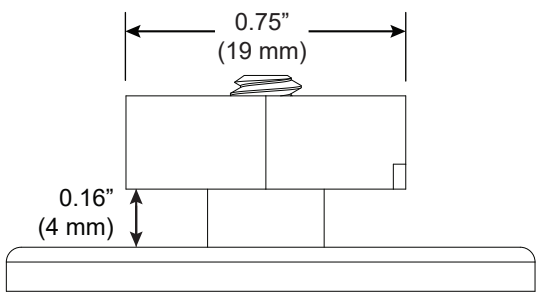

Strut Channel Clip

For use with Nexa | 807

Mounts Nexa | 807 rail to most 1 5/8" strut channel with strut clip. Rails are provided with 2 clips per 24" - 60" fixtures and 3 clips per 72" - 96" fixture.

Technical Support: 707-996-9898

PART NUMBER **CS-807-NX-SC**

DESCRIPTION Clip, System LED 807 Nexa, strut channel clip