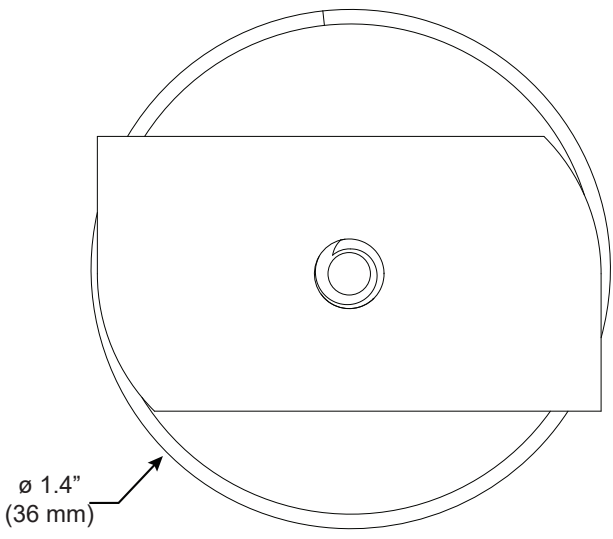

Strut Channel Clip

For use with Nexa | 807

Mounts Nexa | 807 rail to most 1 5/8" strut channel with strut clip. Rails are provided with 2 clips per 24" - 60" fixtures and 3 clips per 72" - 96" fixture.

Technical Support: 707-996-9898

PART NUMBER **CS-807-NX-SC**

DESCRIPTION Clip, System LED 807 Nexa, strut channel clip