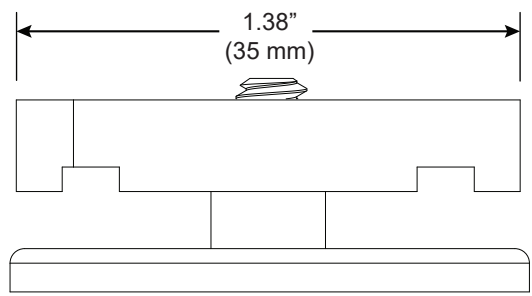

Strut Channel Clip

For use with Nexa | 807

Mounts Nexa | 807 rail to most 1 5/8" strut channel with strut clip. Rails are provided with 2 clips per 24" - 60" fixtures and 3 clips per 72" - 96" fixture.

Technical Support: 707-996-9898

PART NUMBER **CS-807-NX-SC**

DESCRIPTION Clip, System LED 807 Nexa, strut channel clip