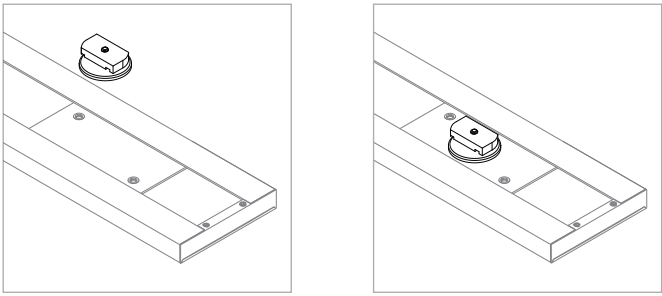

Strut Channel Clip

For use with Nexa | 807

Mounts Nexa | 807 rail to most 1 5/8" strut channel with strut clip. Rails are provided with 2 clips per 24" - 60" fixtures and 3 clips per 72" - 96" fixture.

Technical Support: 707-996-9898

PART NUMBER **CS-807-NX-SC**

DESCRIPTION Clip, System LED 807 Nexa, strut channel clip