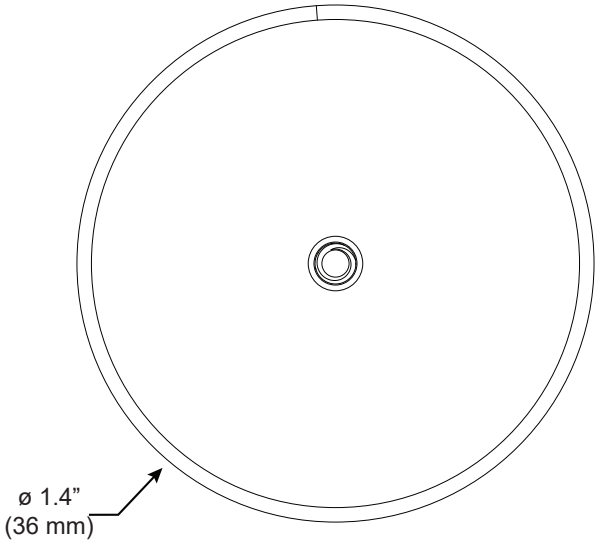

T7, Dimensional T-Bar Clip

For use with Nexa | 807

Mounts Nexa | 807 rail to many dimensional suspended ceiling grid systems. Compatible with tegular panels 5/16" deep. Rails are provided with 2 clips per 24" - 60" fixtures and 3 clips per 72" - 96" fixture.

Technical Support: 707-996-9898

PART NUMBER **CS-807-NX-T-T7**

DESCRIPTION Clip, Nexa, for use w/ Armstrong Interlude (9/16") Suspension System

COMPATIBILITY Armstrong® : Interlude