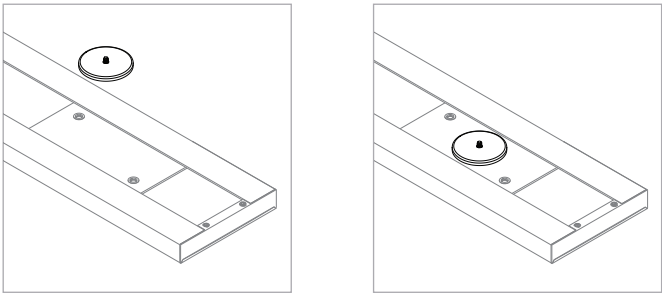

T7, Dimensional T-Bar Clip

For use with Nexa | 807

Mounts Nexa | 807 rail to many dimensional suspended ceiling grid systems. Compatible with tegular panels 5/16" deep. Rails are provided with 2 clips per 24" - 60" fixtures and 3 clips per 72" - 96" fixture.

Technical Support: 707-996-9898

PART NUMBER **CS-807-NX-T-T7**

DESCRIPTION Clip, Nexa, for use w/ Armstrong Interlude (9/16") Suspension System

COMPATIBILITY Armstrong® : Interlude