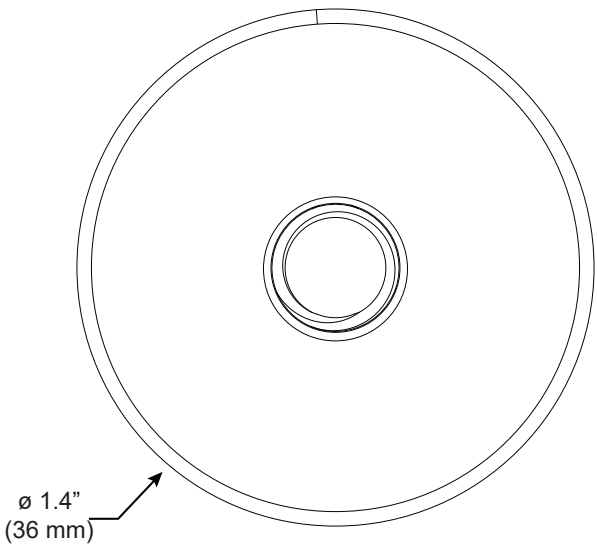

Armstrong[®] DynaMax[™]

For use with Nexa | 807

Mounts Nexa | 807 rail to Armstrong Dynamax suspended ceiling grid systems. Rails are provided with 2 clips per 24" - 60" fixtures and 3 clips per 72" - 96" fixture.

Technical Support: 707-996-9898

PART NUMBER **CS-807-NX-DM**

DESCRIPTION Clip, System LED 807, Nexa, for use w/ Armstrong Dynamax Suspension System

COMPATIBILITY Armstrong[®]: Dynamax