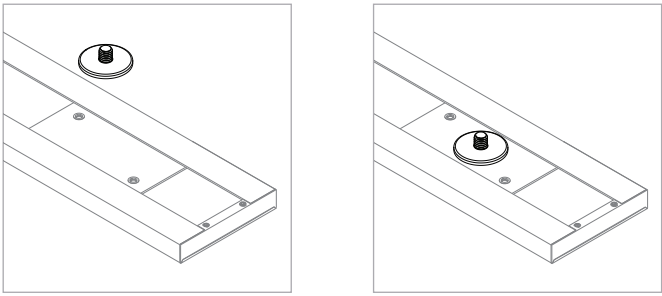

Armstrong[®] DynaMax[™]

For use with Nexa | 807

Mounts Nexa | 807 rail to Armstrong Dynamax suspended ceiling grid systems. Rails are provided with 2 clips per 24" - 60" fixtures and 3 clips per 72" - 96" fixture.

Technical Support: 707-996-9898

PART NUMBER **CS-807-NX-DM**

DESCRIPTION Clip, System LED 807, Nexa, for use w/ Armstrong Dynamax Suspension System

COMPATIBILITY Armstrong[®]: Dynamax