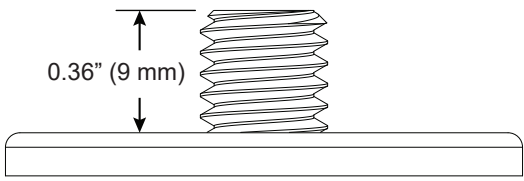

Armstrong[®] DynaMax[™]

For use with Nexa | 807

Mounts Nexa | 807 rail to Armstrong Dynamax suspended ceiling grid systems. Rails are provided with 2 clips per 24" - 60" fixtures and 3 clips per 72" - 96" fixture.

Technical Support: 707-996-9898

PART NUMBER **CS-807-NX-DM**

DESCRIPTION Clip, System LED 807, Nexa, for use w/ Armstrong Dynamax Suspension System

COMPATIBILITY Armstrong[®]: Dynamax