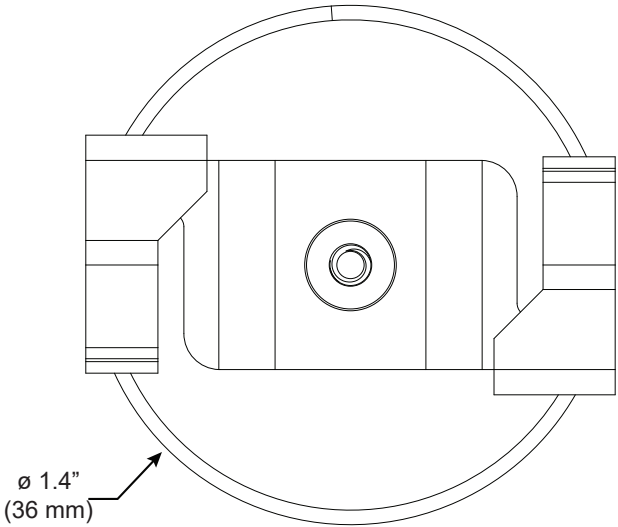

T5, 9/16" T-Bar Clip, Medium Profile

For use with Nexa | 807

Mounts Nexa | 807 rail to most 9/16" suspended ceiling grid systems. Compatible with tegular panels 1/4" - 5/16" deep. Rails are provided with 2 clips per 24" - 60" fixtures and 3 clips per 72" - 96" fixture.

Technical Support: 707-996-9898

PART NUMBER CS-807-NX-T-T5

DESCRIPTION Clip, Nexa, for use w/ Armstrong Suprafine (9/16") Suspension System and Tegular Tiles with 1/4" -5/16" drop

COMPATIBILITY Armstrong[®]: Suprafine 5/16"