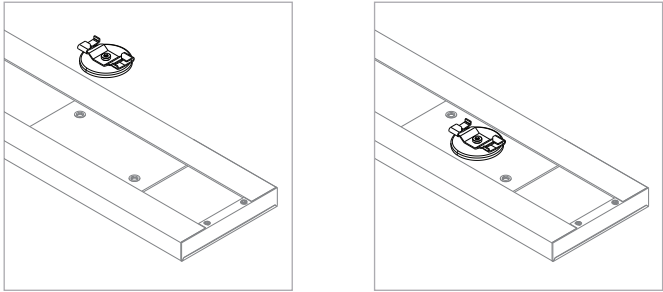

T5, 9/16" T-Bar Clip, Medium Profile

For use with Nexa | 807

Mounts Nexa | 807 rail to most 9/16" suspended ceiling grid systems. Compatible with tegular panels 1/4" - 5/16" deep. Rails are provided with 2 clips per 24" - 60" fixtures and 3 clips per 72" - 96" fixture.

Technical Support: 707-996-9898

PART NUMBER CS-807-NX-T-T5

DESCRIPTION Clip, Nexa, for use w/ Armstrong Suprafine (9/16") Suspension System and Tegular Tiles with 1/4" -5/16" drop

COMPATIBILITY Armstrong[®]: Suprafine 5/16"