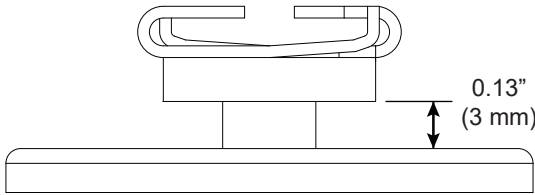

T5, 9/16" T-Bar Clip, Medium Profile

For use with Nexa | 807

Mounts Nexa | 807 rail to most 9/16" suspended ceiling grid systems. Compatible with tegular panels 1/4" - 5/16" deep. Rails are provided with 2 clips per 24" - 60" fixtures and 3 clips per 72" - 96" fixture.

Technical Support: 707-996-9898

PART NUMBER CS-807-NX-T-T5

DESCRIPTION Clip, Nexa, for use w/ Armstrong Suprafine (9/16") Suspension System and Tegular Tiles with 1/4" -5/16" drop

COMPATIBILITY Armstrong[®]: Suprafine 5/16"

USG Donn[®]: Centricitee