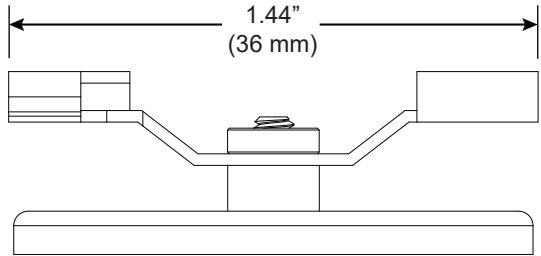

T5, 9/16" T-Bar Clip, Medium Profile

For use with Nexa | 807

Mounts Nexa | 807 rail to most 9/16" suspended ceiling grid systems. Compatible with tegular panels 1/4" - 5/16" deep. Rails are provided with 2 clips per 24" - 60" fixtures and 3 clips per 72" - 96" fixture.

Technical Support: 707-996-9898

PART NUMBER CS-807-NX-T-T5

DESCRIPTION Clip, Nexa, for use w/ Armstrong Suprafine (9/16") Suspension System and Tegular Tiles with 1/4" -5/16" drop

COMPATIBILITY Armstrong[®]: Suprafine 5/16"

USG Donn[®]: Centricitee