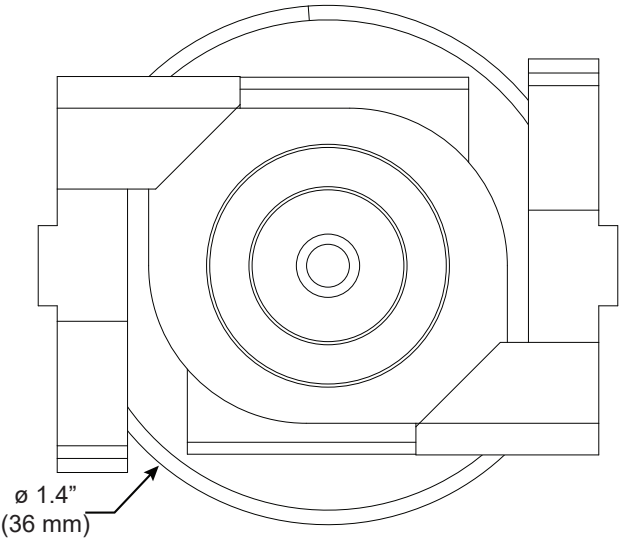

# T2, 15/16" T-Bar Clip, Low profile

For use with Nexa | 807

Mounts Nexa | 807 rail to most 15/16" suspended ceiling grid systems. Compatible with flat and tegular panels less than 1/4" deep. Rails are provided with 2 clips per 24" - 60" fixtures and 3 clips per 72" - 96" fixture.

Technical Support: 707-996-9898

**PART NUMBER CS-807-NX-T-T2**

**DESCRIPTION** Clip, Nexa, for use w/ Armstrong Prelude (15/16") Suspension System and Tegular Tiles with less than 1/4" drop

**COMPATIBILITY** Armstrong<sup>®</sup>: Prelude XL 1<sup>5</sup>/<sub>16</sub>"  
 USG Donn<sup>®</sup>: DX, DXL, CE, DXLA, ZXLA, AX, DXSS