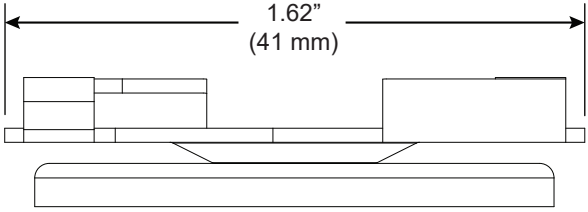

# T2, 15/16" T-Bar Clip, Low profile

For use with Nexa | 807

Mounts Nexa | 807 rail to most 15/16" suspended ceiling grid systems. Compatible with flat and tegular panels less than 1/4" deep. Rails are provided with 2 clips per 24" - 60" fixtures and 3 clips per 72" - 96" fixture.

Technical Support: 707-996-9898

**PART NUMBER CS-807-NX-T-T2**

**DESCRIPTION** Clip, Nexa, for use w/ Armstrong Prelude (15/16") Suspension System and Tegular Tiles with less than 1/4" drop

**COMPATIBILITY** Armstrong<sup>®</sup>: Prelude XL 1<sup>5</sup>/<sub>16</sub>"  
 USG Donn<sup>®</sup>: DX, DXL, CE, DXLA, ZXLA, AX, DXSS