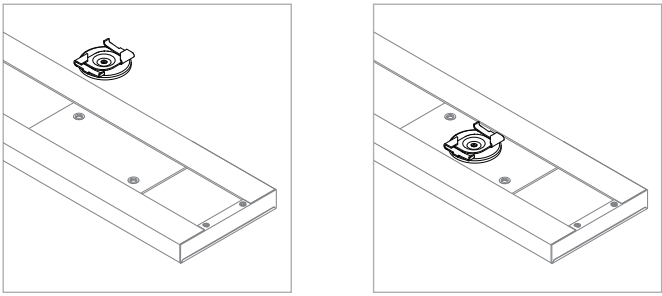

# T2, 15/16" T-Bar Clip, Low profile

For use with Nexa | 807

Mounts Nexa | 807 rail to most 15/16" suspended ceiling grid systems. Compatible with flat and tegular panels less than 1/4" deep. Rails are provided with 2 clips per 24" - 60" fixtures and 3 clips per 72" - 96" fixture.

Technical Support: 707-996-9898

**PART NUMBER CS-807-NX-T-T2**

**DESCRIPTION** Clip, Nexa, for use w/ Armstrong Prelude (15/16") Suspension System and Tegular Tiles with less than 1/4" drop

**COMPATIBILITY** Armstrong<sup>®</sup>: Prelude XL 1<sup>5</sup>/<sub>16</sub>"  
 USG Donn<sup>®</sup>: DX, DXL, CE, DXLA, ZXLA, AX, DXSS