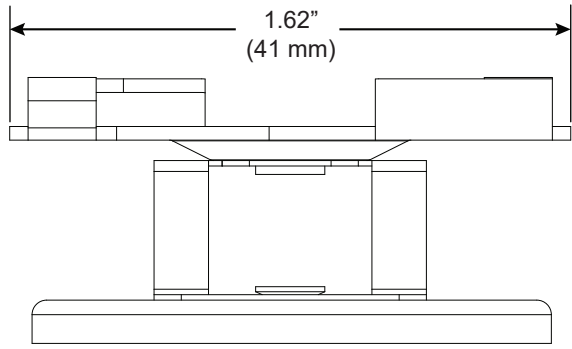

# T4, 15/16" T-Bar Clip, concealed

For use with Nexa | 807

Mounts Nexa | 807 rail to most 15/16" suspended ceiling grid systems. Compatible with concealed panels that cover the edges of the T-Bar. Rails are provided with 2 clips per 24" - 60" fixtures and 3 clips per 72" - 96" fixture.

Technical Support: 707-996-9898

**PART NUMBER CS-807-NX-T-T4**

**DESCRIPTION** Clip, Nexa, for use w/ Armstrong Prelude (15/16") Suspension System and Optima Concealed Panels

**COMPATIBILITY** Armstrong<sup>®</sup>: Prelude XL 1<sup>5</sup>/<sub>16</sub>"