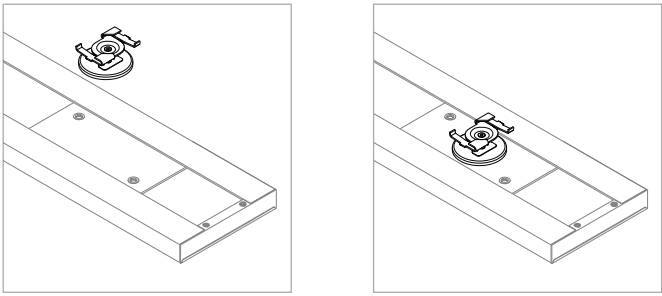

# T4, 15/16" T-Bar Clip, concealed

For use with Nexa | 807

Mounts Nexa | 807 rail to most 15/16" suspended ceiling grid systems. Compatible with concealed panels that cover the edges of the T-Bar. Rails are provided with 2 clips per 24" - 60" fixtures and 3 clips per 72" - 96" fixture.

Technical Support: 707-996-9898

**PART NUMBER CS-807-NX-T-T4**

**DESCRIPTION** Clip, Nexa, for use w/ Armstrong Prelude (15/16") Suspension System and Optima Concealed Panels

**COMPATIBILITY** Armstrong<sup>®</sup>: Prelude XL 1<sup>5</sup>/<sub>16</sub>"