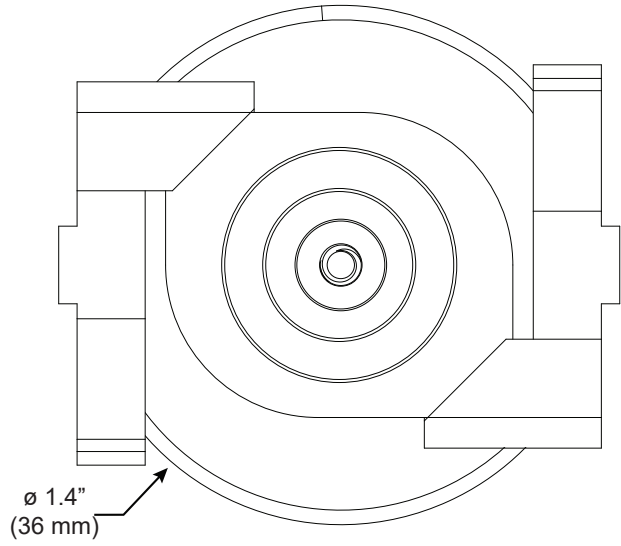

# T4, 15/16" T-Bar Clip, concealed

For use with Nexa | 807

Mounts Nexa | 807 rail to most 15/16" suspended ceiling grid systems. Compatible with concealed panels that cover the edges of the T-Bar. Rails are provided with 2 clips per 24" - 60" fixtures and 3 clips per 72" - 96" fixture.

Technical Support: 707-996-9898

**PART NUMBER CS-807-NX-T-T4**

**DESCRIPTION** Clip, Nexa, for use w/ Armstrong Prelude (15/16") Suspension System and Optima Concealed Panels

**COMPATIBILITY** Armstrong<sup>®</sup>: Prelude XL 1<sup>5</sup>/<sub>16</sub>"