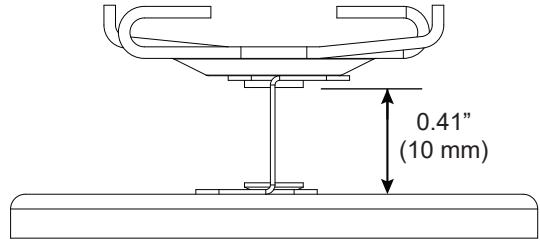

# T4, 15/16" T-Bar Clip, concealed

For use with Nexa | 807

Mounts Nexa | 807 rail to most 15/16" suspended ceiling grid systems. Compatible with concealed panels that cover the edges of the T-Bar. Rails are provided with 2 clips per 24" - 60" fixtures and 3 clips per 72" - 96" fixture.

Technical Support: 707-996-9898

**PART NUMBER CS-807-NX-T-T4**

**DESCRIPTION** Clip, Nexa, for use w/ Armstrong Prelude (15/16") Suspension System and Optima Concealed Panels

**COMPATIBILITY** Armstrong<sup>®</sup>: Prelude XL 1<sup>5</sup>/<sub>16</sub>"