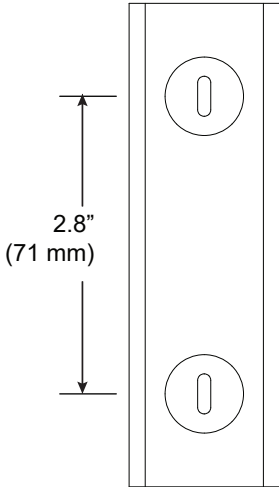

# Vode Strut Coupler

For use with System | 117 | 707

Joins two pieces of 1 3/8" strut securely together.

Technical Support: 707-996-9898

PART NUMBER **110-STC**

DESCRIPTION 100 Series, strut coupler